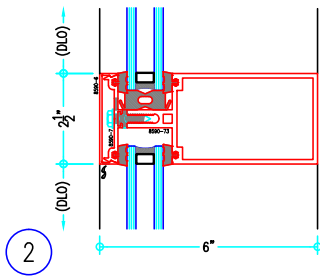

(available in 5", 6", 7-3/8", 9" and 10-1/2" depths)

E

F

5" Curtain Wall

ALUMINUM
CURTAIN
WALL

T18590 Series

2-1/2" Thermally-Improved Curtain Wall

(available in 5", 6", 7-3/8", 9" and 10-1/2" depths)

COVER CAP OPTIONS

5" Curtain Wall Caps

ALUMINUM
CURTAIN
WALL

T18590 Series

2-1/2" Thermally-Improved Curtain Wall

(available in 5", 6", 7-3/8", 9" and 10-1/2" depths)

6" Curtain Wall

ALUMINUM
CURTAIN
WALL

TI8590 Series

2-1/2" Thermally-Improved Curtain Wall

(available in 5", 6", 7-3/8", 9" and 10-1/2" depths)

6" Curtain Wall

ALUMINUM
CURTAIN
WALL

T18590 Series

2-1/2" Thermally-Improved Curtain Wall

(available in 5", 6", 7-3/8", 9" and 10-1/2" depths)

6" Curtain Wall

ALUMINUM
CURTAIN
WALL

T18590 Series

2-1/2" Thermally-Improved Curtain Wall

(available in 5", 6", 7-3/8", 9" and 10-1/2" depths)

6" Curtain Wall

ALUMINUM
CURTAIN
WALL

T18590 Series