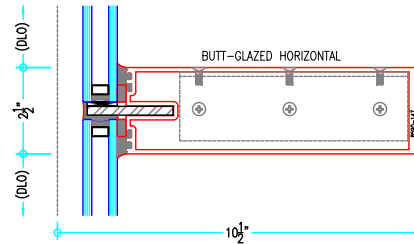

9" Curtain Wall

ALUMINUM
CURTAIN
WALL

T18590 Series

2-1/2" Thermally-Improved Curtain Wall

(available in 5", 6", 7-3/8", 9" and 10-1/2" depths)

10-1/2" Curtain Wall

ALUMINUM
CURTAIN
WALL

T18590 Series

2-1/2" Thermally-Improved Curtain Wall

(available in 5", 6", 7-3/8", 9" and 10-1/2" depths)

10-1/2" Curtain Wall

ALUMINUM
CURTAIN
WALL

T18590 Series

2-1/2" Thermally-Improved Curtain Wall

(available in 5", 6", 7-3/8", 9" and 10-1/2" depths)

10-1/2" Curtain Wall

ALUMINUM
CURTAIN
WALL

T18590 Series

2-1/2" Thermally-Improved Curtain Wall

(available in 5", 6", 7-3/8", 9" and 10-1/2" depths)

10-1/2" Curtain Wall

ALUMINUM
CURTAIN
WALL

T18590 Series

2-1/2" Thermally-Improved Curtain Wall

(available in 5", 6", 7-3/8", 9" and 10-1/2" depths)

COVER CAP OPTIONS

10-1/2" Curtain Wall