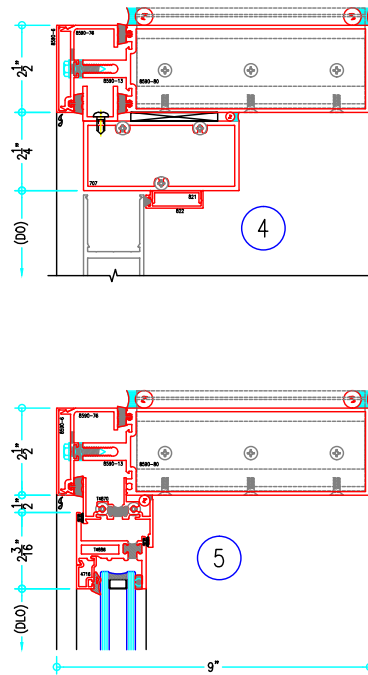

2-1/2" Thermally-Improved Curtain Wall

(available in 5", 6", 7-3/8", 9" and 10-1/2" depths)

7-3/8" Curtain Wall

ALUMINUM
CURTAIN
WALL

T18590 Series

2-1/2" Thermally-Improved Curtain Wall

(available in 5", 6", 7-3/8", 9" and 10-1/2" depths)

T18590 Series

2-1/2" Thermally-Improved Curtain Wall

(available in 5", 6", 7-3/8", 9" and 10-1/2" depths)

9" Curtain Wall

ALUMINUM
CURTAIN
WALL

T18590 Series

2-1/2" Thermally-Improved Curtain Wall

(available in 5", 6", 7-3/8", 9" and 10-1/2" depths)

9" Curtain Wall

ALUMINUM
CURTAIN
WALL

TI8590 Series

2-1/2" Thermally-Improved Curtain Wall

(available in 5", 6", 7-3/8", 9" and 10-1/2" depths)

9" Curtain Wall

ALUMINUM
CURTAIN
WALL

T18590 Series

2-1/2" Thermally-Improved Curtain Wall

(available in 5", 6", 7-3/8", 9" and 10-1/2" depths)

9" Curtain Wall

ALUMINUM
CURTAIN
WALL

T18590 Series

2-1/2" Thermally-Improved Curtain Wall

(available in 5", 6", 7-3/8", 9" and 10-1/2" depths)