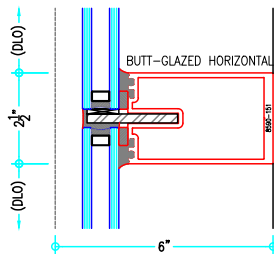

(available in 5", 6", 7-3/8", 9" and 10-1/2" depths)

E

F

5" Curtain Wall

ALUMINUM
CURTAIN
WALL

T18590 Series

2-1/2" Thermally-Improved Curtain Wall

(available in 5", 6", 7-3/8", 9" and 10-1/2" depths)

COVER CAP OPTIONS

5" Curtain Wall Caps

ALUMINUM
CURTAIN
WALL

T18590 Series

2-1/2" Thermally-Improved Curtain Wall

(available in 5", 6", 7-3/8", 9" and 10-1/2" depths)

6" Curtain Wall

ALUMINUM
CURTAIN
WALL

TI8590 Series

2-1/2" Thermally-Improved Curtain Wall

(available in 5", 6", 7-3/8", 9" and 10-1/2" depths)

6" Curtain Wall

ALUMINUM
CURTAIN
WALL

T18590 Series

2-1/2" Thermally-Improved Curtain Wall

(available in 5", 6", 7-3/8", 9" and 10-1/2" depths)

6" Curtain Wall

ALUMINUM
CURTAIN
WALL

T18590 Series

2-1/2" Thermally-Improved Curtain Wall

(available in 5", 6", 7-3/8", 9" and 10-1/2" depths)

6" Curtain Wall

ALUMINUM
CURTAIN
WALL

T18590 Series