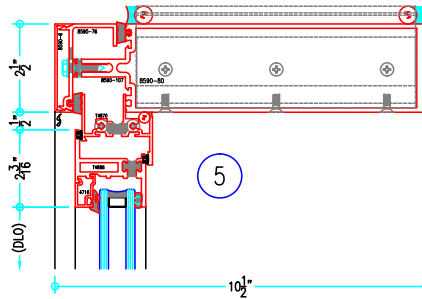

2-1/2" Thermally-Improved Curtain Wall

(available in 5", 6", 7-3/8", 9" and 10-1/2" depths)

9" Curtain Wall

ALUMINUM
CURTAIN
WALL

T18590 Series

2-1/2" Thermally-Improved Curtain Wall

(available in 5", 6", 7-3/8", 9" and 10-1/2" depths)

9" Curtain Wall

ALUMINUM
CURTAIN
WALL

T18590 Series

2-1/2" Thermally-Improved Curtain Wall

(available in 5", 6", 7-3/8", 9" and 10-1/2" depths)

10-1/2" Curtain Wall

ALUMINUM
CURTAIN
WALL

T18590 Series

2-1/2" Thermally-Improved Curtain Wall

(available in 5", 6", 7-3/8", 9" and 10-1/2" depths)

10-1/2" Curtain Wall

ALUMINUM
CURTAIN
WALL

T18590 Series

2-1/2" Thermally-Improved Curtain Wall

(available in 5", 6", 7-3/8", 9" and 10-1/2" depths)

10-1/2" Curtain Wall

ALUMINUM
CURTAIN
WALL

T18590 Series

2-1/2" Thermally-Improved Curtain Wall

(available in 5", 6", 7-3/8", 9" and 10-1/2" depths)

10-1/2" Curtain Wall

ALUMINUM
CURTAIN
WALL

T18590 Series