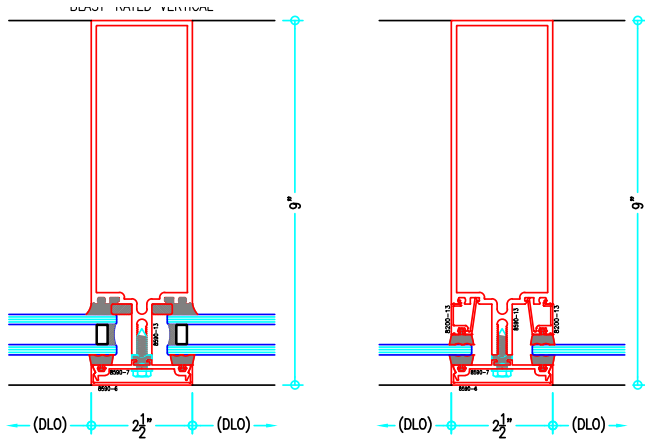

7-3/8" Curtain Wall

ALUMINUM
CURTAIN
WALL

T18590 Series

2-1/2" Thermally-Improved Curtain Wall

(available in 5", 6", 7-3/8", 9" and 10-1/2" depths)

7-3/8" Curtain Wall

ALUMINUM
CURTAIN
WALL

T18590 Series

2-1/2" Thermally-Improved Curtain Wall

(available in 5", 6", 7-3/8", 9" and 10-1/2" depths)

7-3/8" Curtain Wall

ALUMINUM
CURTAIN
WALL

T18590 Series

2-1/2" Thermally-Improved Curtain Wall

(available in 5", 6", 7-3/8", 9" and 10-1/2" depths)

COVER CAP OPTIONS

7-3/8" Curtain Wall

ALUMINUM
CURTAIN
WALL

T18590 Series

2-1/2" Thermally-Improved Curtain Wall

(available in 5", 6", 7-3/8", 9" and 10-1/2" depths)

7-3/8" Curtain Wall

ALUMINUM
CURTAIN
WALL

T18590 Series

2-1/2" Thermally-Improved Curtain Wall

(available in 5", 6", 7-3/8", 9" and 10-1/2" depths)

9" Curtain Wall

ALUMINUM
CURTAIN
WALL

T18590 Series

2-1/2" Thermally-Improved Curtain Wall

(available in 5", 6", 7-3/8", 9" and 10-1/2" depths)