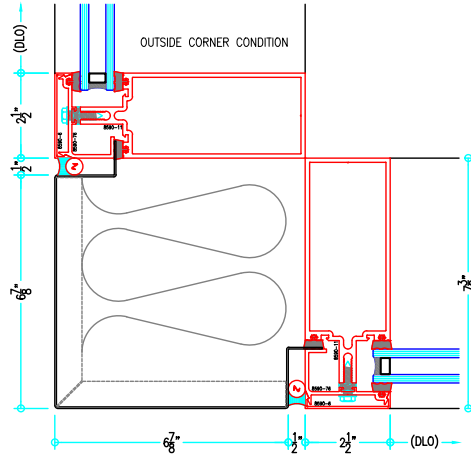

2-1/2" Thermally-Improved Curtain Wall

(available in 5", 6", 7-3/8", 9" and 10-1/2" depths)

7-3/8" Curtain Wall

ALUMINUM
CURTAIN
WALL

T18590 Series

2-1/2" Thermally-Improved Curtain Wall

(available in 5", 6", 7-3/8", 9" and 10-1/2" depths)

COVER CAP OPTIONS

7-3/8" Curtain Wall

ALUMINUM
CURTAIN
WALL

T18590 Series

2-1/2" Thermally-Improved Curtain Wall

(available in 5", 6", 7-3/8", 9" and 10-1/2" depths)

7-3/8" Curtain Wall

ALUMINUM
CURTAIN
WALL

T18590 Series

2-1/2" Thermally-Improved Curtain Wall

(available in 5", 6", 7-3/8", 9" and 10-1/2" depths)

9" Curtain Wall

ALUMINUM
CURTAIN
WALL

T18590 Series

2-1/2" Thermally-Improved Curtain Wall

(available in 5", 6", 7-3/8", 9" and 10-1/2" depths)

9" Curtain Wall

ALUMINUM
CURTAIN
WALL

TI8590 Series

2-1/2" Thermally-Improved Curtain Wall

(available in 5", 6", 7-3/8", 9" and 10-1/2" depths)

9" Curtain Wall

ALUMINUM
CURTAIN
WALL

T18590 Series