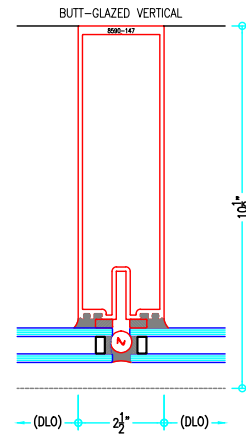

2-1/2" Thermally-Improved Curtain Wall

(available in 5", 6", 7-3/8", 9" and 10-1/2" depths)

9" Curtain Wall

ALUMINUM
CURTAIN
WALL

T18590 Series

2-1/2" Thermally-Improved Curtain Wall

(available in 5", 6", 7-3/8", 9" and 10-1/2" depths)

2-1/2" Thermally-Improved Curtain Wall

(available in 5", 6", 7-3/8", 9" and 10-1/2" depths)

10-1/2" Curtain Wall

ALUMINUM
CURTAIN
WALL

T18590 Series

2-1/2" Thermally-Improved Curtain Wall

(available in 5", 6", 7-3/8", 9" and 10-1/2" depths)

10-1/2" Curtain Wall

ALUMINUM
CURTAIN
WALL

T18590 Series

2-1/2" Thermally-Improved Curtain Wall

(available in 5", 6", 7-3/8", 9" and 10-1/2" depths)

10-1/2" Curtain Wall

ALUMINUM
CURTAIN
WALL

T18590 Series

2-1/2" Thermally-Improved Curtain Wall

(available in 5", 6", 7-3/8", 9" and 10-1/2" depths)

COVER CAP OPTIONS

10-1/2" Curtain Wall