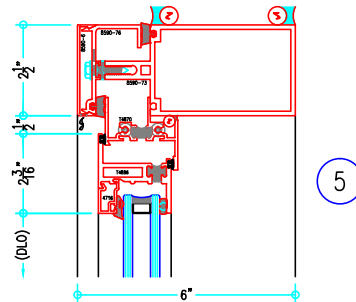

(available in 5", 6", 7-3/8", 9" and 10-1/2" depths)

E

F

5" Curtain Wall

ALUMINUM
CURTAIN
WALL

T18590 Series

2-1/2" Thermally-Improved Curtain Wall

(available in 5", 6", 7-3/8", 9" and 10-1/2" depths)

COVER CAP OPTIONS

5" Curtain Wall Caps

ALUMINUM
CURTAIN
WALL

T18590 Series

2-1/2" Thermally-Improved Curtain Wall

(available in 5", 6", 7-3/8", 9" and 10-1/2" depths)

6" Curtain Wall

ALUMINUM
CURTAIN
WALL

TI8590 Series

2-1/2" Thermally-Improved Curtain Wall

(available in 5", 6", 7-3/8", 9" and 10-1/2" depths)

6" Curtain Wall

ALUMINUM
CURTAIN
WALL

T18590 Series

2-1/2" Thermally-Improved Curtain Wall

(available in 5", 6", 7-3/8", 9" and 10-1/2" depths)

6" Curtain Wall

ALUMINUM
CURTAIN
WALL

T18590 Series

2-1/2" Thermally-Improved Curtain Wall

(available in 5", 6", 7-3/8", 9" and 10-1/2" depths)

6" Curtain Wall

ALUMINUM
CURTAIN
WALL

T18590 Series