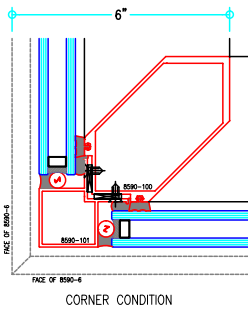

TI8590 Series

2-1/2" Thermally-Improved Curtain Wall

(available in 5", 6", 7-3/8", 9" and 10-1/2" depths)

6" Curtain Wall

ALUMINUM
CURTAIN
WALL

T18590 Series

2-1/2" Thermally-Improved Curtain Wall

(available in 5", 6", 7-3/8", 9" and 10-1/2" depths)

6" Curtain Wall

ALUMINUM
CURTAIN
WALL

T18590 Series

2-1/2" Thermally-Improved Curtain Wall

(available in 5", 6", 7-3/8", 9" and 10-1/2" depths)

6" Curtain Wall

ALUMINUM
CURTAIN
WALL

T18590 Series