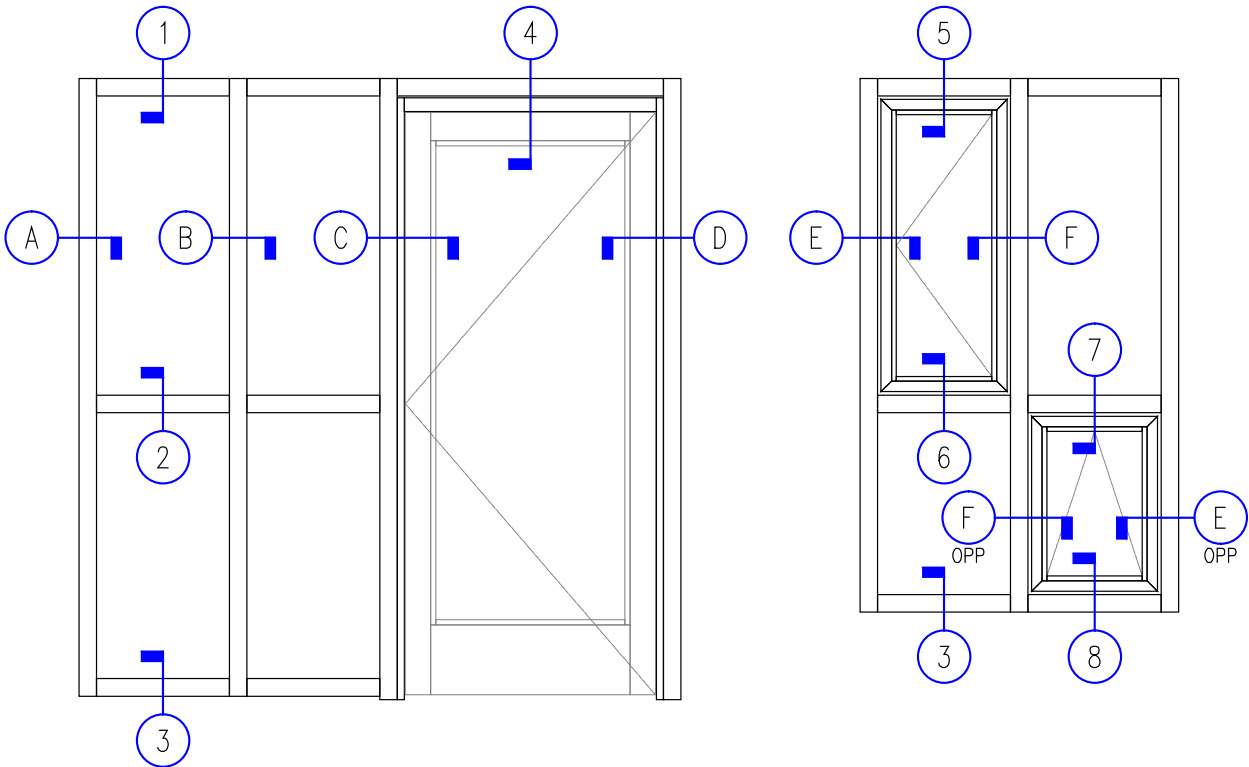

(available in 5", 6", 7-3/8", 9" and 10-1/2" depths)

E

F

5" Curtain Wall

ALUMINUM
CURTAIN
WALL

T18590 Series

2-1/2" Thermally-Improved Curtain Wall

(available in 5", 6", 7-3/8", 9" and 10-1/2" depths)

COVER CAP OPTIONS

5" Curtain Wall Caps

ALUMINUM
CURTAIN
WALL

T18590 Series

2-1/2" Thermally-Improved Curtain Wall

(available in 5", 6", 7-3/8", 9" and 10-1/2" depths)

6" Curtain Wall

ALUMINUM
CURTAIN
WALL

TI8590 Series

2-1/2" Thermally-Improved Curtain Wall

(available in 5", 6", 7-3/8", 9" and 10-1/2" depths)

6" Curtain Wall

ALUMINUM
CURTAIN
WALL

T18590 Series

2-1/2" Thermally-Improved Curtain Wall

(available in 5", 6", 7-3/8", 9" and 10-1/2" depths)

6" Curtain Wall

ALUMINUM
CURTAIN
WALL

T18590 Series

2-1/2" Thermally-Improved Curtain Wall

(available in 5", 6", 7-3/8", 9" and 10-1/2" depths)

6" Curtain Wall

ALUMINUM
CURTAIN
WALL

T18590 Series