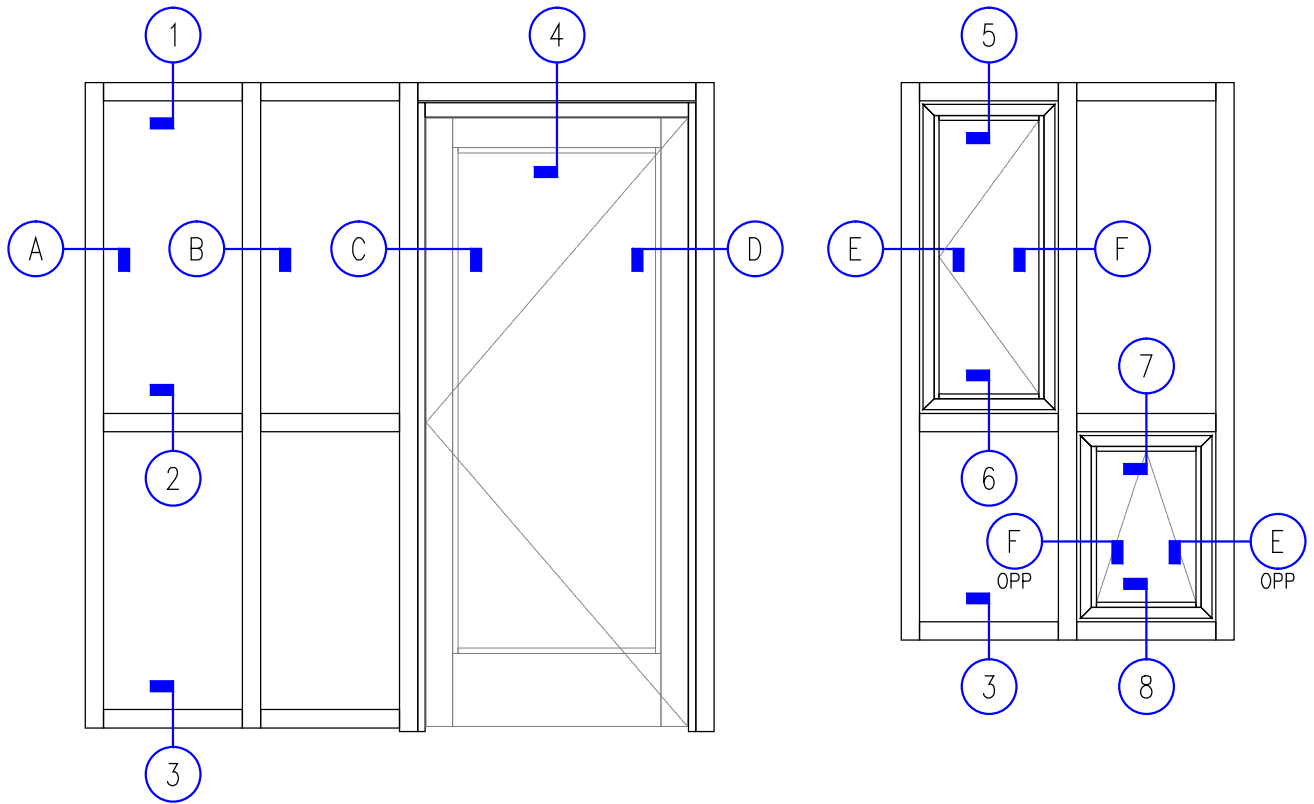

9" Curtain Wall

ALUMINUM
CURTAIN
WALL

TI8590 Series

2-1/2" Thermally-Improved Curtain Wall

(available in 5", 6", 7-3/8", 9" and 10-1/2" depths)

9" Curtain Wall

ALUMINUM
CURTAIN
WALL

T18590 Series

2-1/2" Thermally-Improved Curtain Wall

(available in 5", 6", 7-3/8", 9" and 10-1/2" depths)

9" Curtain Wall

ALUMINUM
CURTAIN
WALL

T18590 Series

2-1/2" Thermally-Improved Curtain Wall

(available in 5", 6", 7-3/8", 9" and 10-1/2" depths)

9" Curtain Wall

ALUMINUM
CURTAIN
WALL

T18590 Series

2-1/2" Thermally-Improved Curtain Wall

(available in 5", 6", 7-3/8", 9" and 10-1/2" depths)

10-1/2" Curtain Wall

ALUMINUM
CURTAIN
WALL

T18590 Series

2-1/2" Thermally-Improved Curtain Wall

(available in 5", 6", 7-3/8", 9" and 10-1/2" depths)

10-1/2" Curtain Wall

ALUMINUM
CURTAIN
WALL

T18590 Series

2-1/2" Thermally-Improved Curtain Wall

(available in 5", 6", 7-3/8", 9" and 10-1/2" depths)