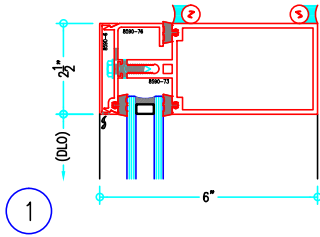

(available in 5", 6", 7-3/8", 9" and 10-1/2" depths)

E

F

5" Curtain Wall

ALUMINUM
CURTAIN
WALL

T18590 Series

2-1/2" Thermally-Improved Curtain Wall

(available in 5", 6", 7-3/8", 9" and 10-1/2" depths)

COVER CAP OPTIONS

5" Curtain Wall Caps

ALUMINUM
CURTAIN
WALL

T18590 Series

2-1/2" Thermally-Improved Curtain Wall

(available in 5", 6", 7-3/8", 9" and 10-1/2" depths)

6" Curtain Wall

ALUMINUM
CURTAIN
WALL

TI8590 Series

2-1/2" Thermally-Improved Curtain Wall

(available in 5", 6", 7-3/8", 9" and 10-1/2" depths)

6" Curtain Wall

ALUMINUM
CURTAIN
WALL

T18590 Series

2-1/2" Thermally-Improved Curtain Wall

(available in 5", 6", 7-3/8", 9" and 10-1/2" depths)