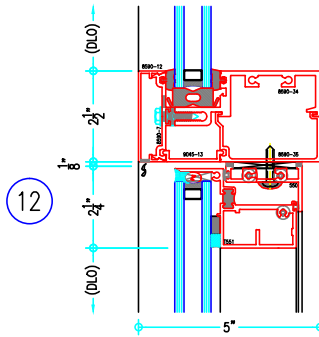

ALUMINUM
CURTAIN
WALL

TI8590 Series

2-1/2" Thermally-Improved Curtain Wall

(available in 5", 6", 7-3/8", 9" and 10-1/2" depths)

5" Curtain Wall

ALUMINUM
CURTAIN
WALL

T18590 Series

2-1/2" Thermally-Improved Curtain Wall

(available in 5", 6", 7-3/8", 9" and 10-1/2" depths)

E

F

5" Curtain Wall

ALUMINUM
CURTAIN
WALL

T18590 Series

2-1/2" Thermally-Improved Curtain Wall

(available in 5", 6", 7-3/8", 9" and 10-1/2" depths)

COVER CAP OPTIONS

5" Curtain Wall Caps

ALUMINUM
CURTAIN
WALL

T18590 Series

2-1/2" Thermally-Improved Curtain Wall

(available in 5", 6", 7-3/8", 9" and 10-1/2" depths)

6" Curtain Wall

ALUMINUM
CURTAIN
WALL