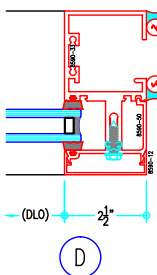

ALUMINUM
CURTAIN
WALL

TI8590 Series

2-1/2" Thermally-Improved Curtain Wall

(available in 5", 6", 7-3/8", 9" and 10-1/2" depths)

5" Curtain Wall

ALUMINUM
CURTAIN
WALL

T18590 Series

2-1/2" Thermally-Improved Curtain Wall

(available in 5", 6", 7-3/8", 9" and 10-1/2" depths)

E

F

5" Curtain Wall

ALUMINUM
CURTAIN
WALL

T18590 Series

2-1/2" Thermally-Improved Curtain Wall

(available in 5", 6", 7-3/8", 9" and 10-1/2" depths)