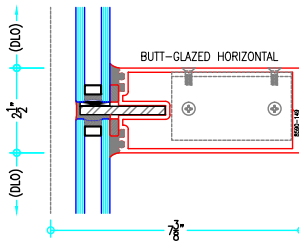

7-3/8" Curtain Wall

ALUMINUM
CURTAIN
WALL

T18590 Series

2-1/2" Thermally-Improved Curtain Wall

(available in 5", 6", 7-3/8", 9" and 10-1/2" depths)

7-3/8" Curtain Wall

ALUMINUM
CURTAIN
WALL

T18590 Series

2-1/2" Thermally-Improved Curtain Wall

(available in 5", 6", 7-3/8", 9" and 10-1/2" depths)

7-3/8" Curtain Wall

ALUMINUM
CURTAIN
WALL

T18590 Series

2-1/2" Thermally-Improved Curtain Wall

(available in 5", 6", 7-3/8", 9" and 10-1/2" depths)

COVER CAP OPTIONS

7-3/8" Curtain Wall

ALUMINUM
CURTAIN
WALL

T18590 Series

2-1/2" Thermally-Improved Curtain Wall

(available in 5", 6", 7-3/8", 9" and 10-1/2" depths)

7-3/8" Curtain Wall

ALUMINUM
CURTAIN
WALL

T18590 Series

2-1/2" Thermally-Improved Curtain Wall

(available in 5", 6", 7-3/8", 9" and 10-1/2" depths)

9" Curtain Wall

ALUMINUM
CURTAIN
WALL

T18590 Series

2-1/2" Thermally-Improved Curtain Wall

(available in 5", 6", 7-3/8", 9" and 10-1/2" depths)