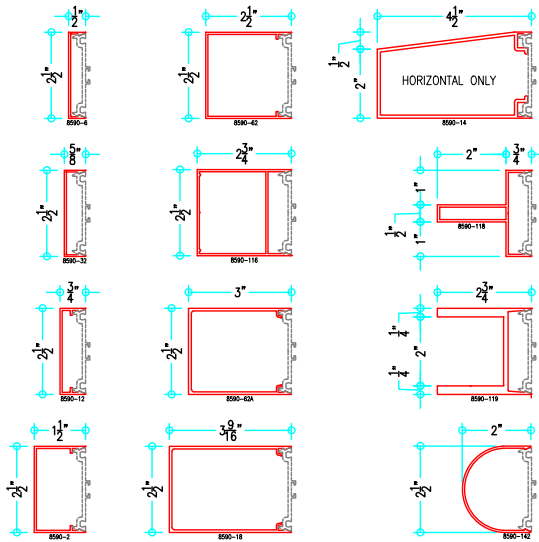

ALUMINUM
CURTAIN
WALL

T18590 Series

2-1/2" Thermally-Improved Curtain Wall

(available in 5", 6", 7-3/8", 9" and 10-1/2" depths)

COVER CAP OPTIONS

10-1/2" Curtain Wall