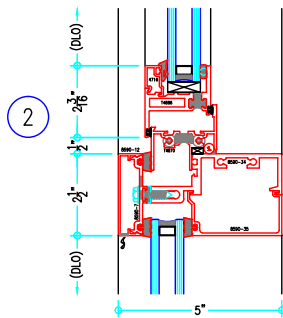

ALUMINUM
CURTAIN
WALL

TI8590 Series

2-1/2" Thermally-Improved Curtain Wall

(available in 5", 6", 7-3/8", 9" and 10-1/2" depths)

5" Curtain Wall

ALUMINUM
CURTAIN
WALL

T18590 Series

2-1/2" Thermally-Improved Curtain Wall

(available in 5", 6", 7-3/8", 9" and 10-1/2" depths)

E

F

5" Curtain Wall

ALUMINUM
CURTAIN
WALL

T18590 Series

2-1/2" Thermally-Improved Curtain Wall

(available in 5", 6", 7-3/8", 9" and 10-1/2" depths)

COVER CAP OPTIONS

5" Curtain Wall Caps

ALUMINUM
CURTAIN
WALL

T18590 Series

2-1/2" Thermally-Improved Curtain Wall

(available in 5", 6", 7-3/8", 9" and 10-1/2" depths)

6" Curtain Wall

ALUMINUM
CURTAIN
WALL