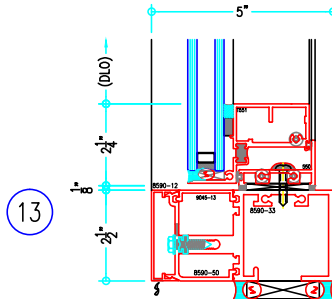

ALUMINUM
CURTAIN
WALL

TI8590 Series

2-1/2" Thermally-Improved Curtain Wall

(available in 5", 6", 7-3/8", 9" and 10-1/2" depths)

5" Curtain Wall

ALUMINUM
CURTAIN
WALL

T18590 Series

2-1/2" Thermally-Improved Curtain Wall

(available in 5", 6", 7-3/8", 9" and 10-1/2" depths)

E

F

5" Curtain Wall

ALUMINUM
CURTAIN
WALL

T18590 Series

2-1/2" Thermally-Improved Curtain Wall

(available in 5", 6", 7-3/8", 9" and 10-1/2" depths)

COVER CAP OPTIONS

5" Curtain Wall Caps

ALUMINUM
CURTAIN
WALL

T18590 Series

2-1/2" Thermally-Improved Curtain Wall

(available in 5", 6", 7-3/8", 9" and 10-1/2" depths)

6" Curtain Wall

ALUMINUM
CURTAIN
WALL