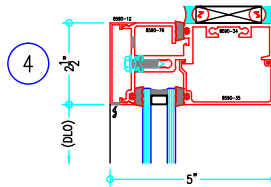

ALUMINUM
CURTAIN
WALL

TI8590 Series

2-1/2" Thermally-Improved Curtain Wall

(available in 5", 6", 7-3/8", 9" and 10-1/2" depths)

5" Curtain Wall

ALUMINUM
CURTAIN
WALL

T18590 Series

2-1/2" Thermally-Improved Curtain Wall

(available in 5", 6", 7-3/8", 9" and 10-1/2" depths)

E

F

5" Curtain Wall

ALUMINUM
CURTAIN
WALL

T18590 Series

2-1/2" Thermally-Improved Curtain Wall

(available in 5", 6", 7-3/8", 9" and 10-1/2" depths)