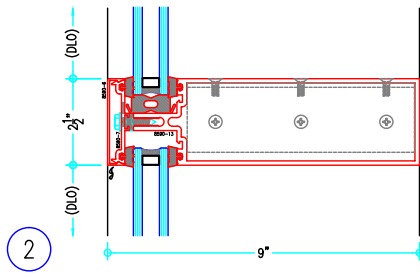

6" Curtain Wall

ALUMINUM
CURTAIN
WALL

T18590 Series

2-1/2" Thermally-Improved Curtain Wall

(available in 5", 6", 7-3/8", 9" and 10-1/2" depths)

6" Curtain Wall

ALUMINUM
CURTAIN
WALL

T18590 Series

2-1/2" Thermally-Improved Curtain Wall

(available in 5", 6", 7-3/8", 9" and 10-1/2" depths)

COVER CAP OPTIONS

6" Curtain Wall

ALUMINUM
CURTAIN
WALL

T18590 Series

2-1/2" Thermally-Improved Curtain Wall

(available in 5", 6", 7-3/8", 9" and 10-1/2" depths)

7-3/8" Curtain Wall

ALUMINUM
CURTAIN
WALL

T18590 Series

2-1/2" Thermally-Improved Curtain Wall

(available in 5", 6", 7-3/8", 9" and 10-1/2" depths)

7-3/8" Curtain Wall

ALUMINUM
CURTAIN
WALL

T18590 Series

2-1/2" Thermally-Improved Curtain Wall

(available in 5", 6", 7-3/8", 9" and 10-1/2" depths)

7-3/8" Curtain Wall

ALUMINUM
CURTAIN
WALL

T18590 Series

2-1/2" Thermally-Improved Curtain Wall

(available in 5", 6", 7-3/8", 9" and 10-1/2" depths)