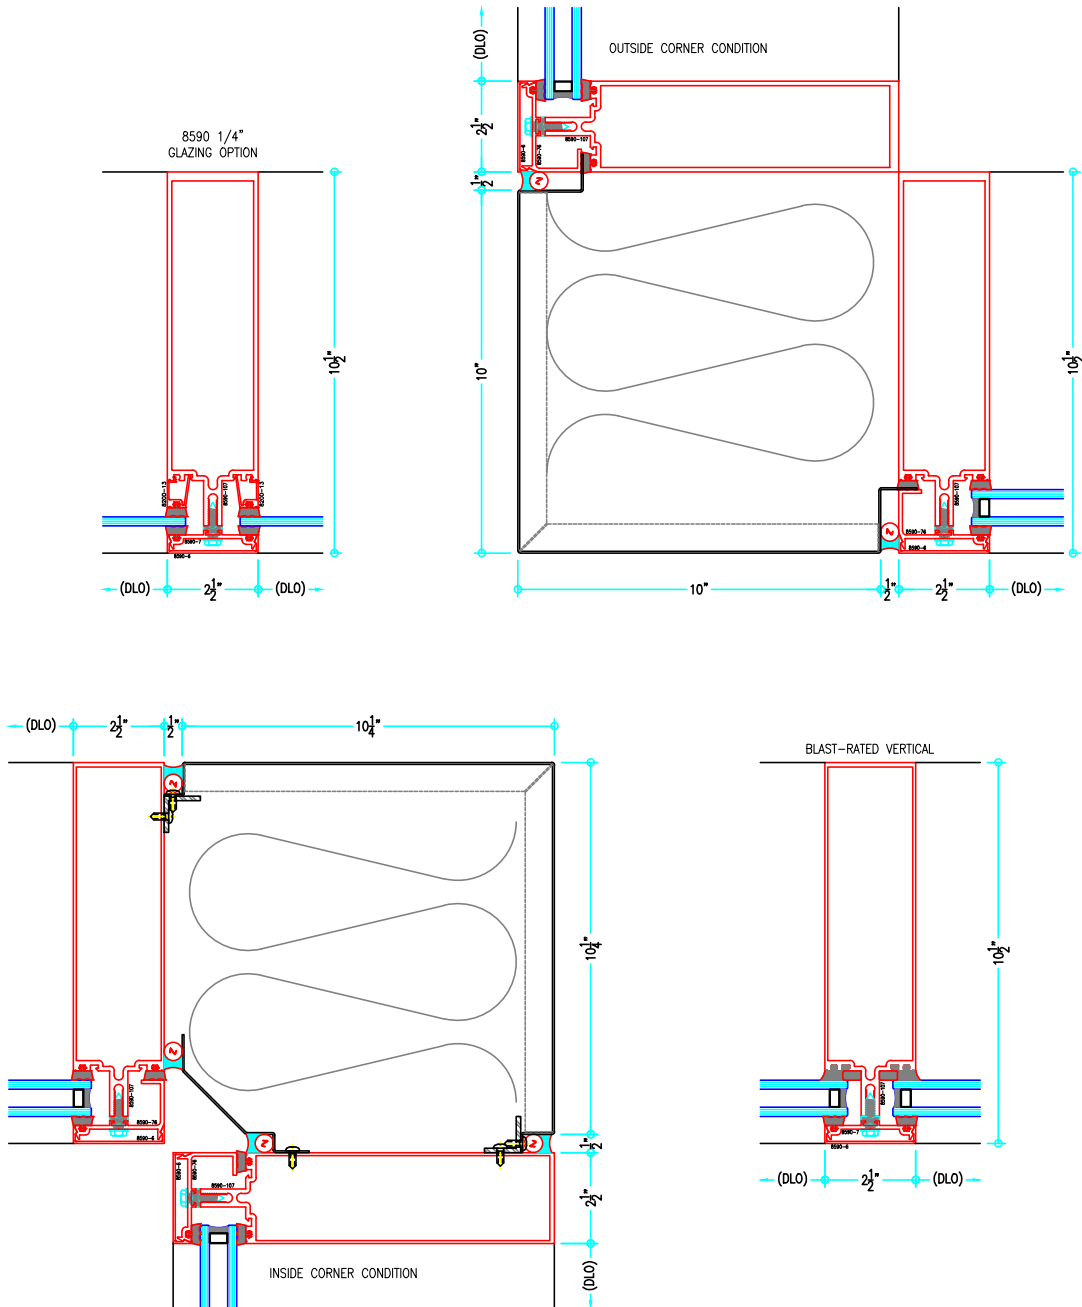

2-1/2" Thermally-Improved Curtain Wall

(available in 5", 6", 7-3/8", 9" and 10-1/2" depths)

9" Curtain Wall

ALUMINUM
CURTAIN
WALL

T18590 Series

2-1/2" Thermally-Improved Curtain Wall

(available in 5", 6", 7-3/8", 9" and 10-1/2" depths)

9" Curtain Wall

ALUMINUM
CURTAIN
WALL

T18590 Series

2-1/2" Thermally-Improved Curtain Wall

(available in 5", 6", 7-3/8", 9" and 10-1/2" depths)

10-1/2" Curtain Wall

ALUMINUM
CURTAIN
WALL

T18590 Series

2-1/2" Thermally-Improved Curtain Wall

(available in 5", 6", 7-3/8", 9" and 10-1/2" depths)

10-1/2" Curtain Wall

ALUMINUM
CURTAIN
WALL

T18590 Series

2-1/2" Thermally-Improved Curtain Wall

(available in 5", 6", 7-3/8", 9" and 10-1/2" depths)

10-1/2" Curtain Wall

ALUMINUM
CURTAIN
WALL

T18590 Series

2-1/2" Thermally-Improved Curtain Wall

(available in 5", 6", 7-3/8", 9" and 10-1/2" depths)

10-1/2" Curtain Wall

ALUMINUM
CURTAIN
WALL

T18590 Series