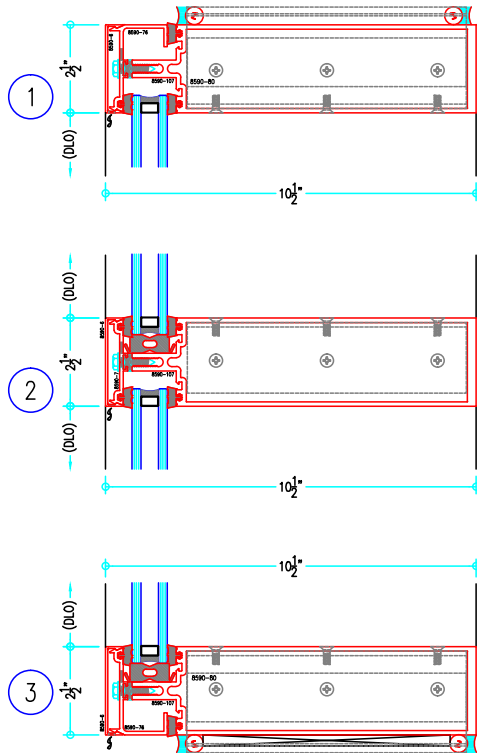

2-1/2" Thermally-Improved Curtain Wall

(available in 5", 6", 7-3/8", 9" and 10-1/2" depths)

9" Curtain Wall

ALUMINUM
CURTAIN
WALL

T18590 Series

2-1/2" Thermally-Improved Curtain Wall

(available in 5", 6", 7-3/8", 9" and 10-1/2" depths)

9" Curtain Wall

ALUMINUM
CURTAIN
WALL

T18590 Series

2-1/2" Thermally-Improved Curtain Wall

(available in 5", 6", 7-3/8", 9" and 10-1/2" depths)

10-1/2" Curtain Wall

ALUMINUM
CURTAIN
WALL

T18590 Series

2-1/2" Thermally-Improved Curtain Wall

(available in 5", 6", 7-3/8", 9" and 10-1/2" depths)

10-1/2" Curtain Wall

ALUMINUM
CURTAIN
WALL

T18590 Series

2-1/2" Thermally-Improved Curtain Wall

(available in 5", 6", 7-3/8", 9" and 10-1/2" depths)

10-1/2" Curtain Wall

ALUMINUM
CURTAIN
WALL

T18590 Series

2-1/2" Thermally-Improved Curtain Wall

(available in 5", 6", 7-3/8", 9" and 10-1/2" depths)

10-1/2" Curtain Wall

ALUMINUM
CURTAIN
WALL

T18590 Series