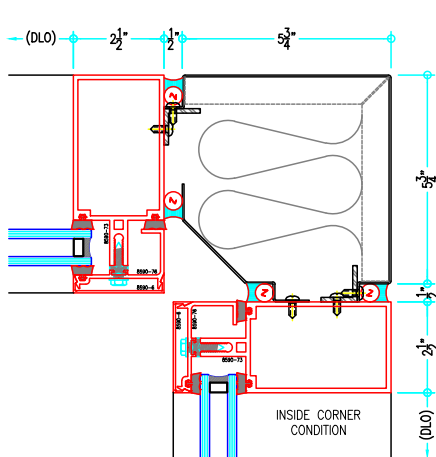

COVER CAP OPTIONS

5" Curtain Wall Caps

ALUMINUM
CURTAIN
WALL

T18590 Series

2-1/2" Thermally-Improved Curtain Wall

(available in 5", 6", 7-3/8", 9" and 10-1/2" depths)

6" Curtain Wall

ALUMINUM
CURTAIN
WALL

TI8590 Series

2-1/2" Thermally-Improved Curtain Wall

(available in 5", 6", 7-3/8", 9" and 10-1/2" depths)

6" Curtain Wall

ALUMINUM
CURTAIN
WALL

T18590 Series

2-1/2" Thermally-Improved Curtain Wall

(available in 5", 6", 7-3/8", 9" and 10-1/2" depths)

6" Curtain Wall

ALUMINUM
CURTAIN
WALL

T18590 Series

2-1/2" Thermally-Improved Curtain Wall

(available in 5", 6", 7-3/8", 9" and 10-1/2" depths)

6" Curtain Wall

ALUMINUM
CURTAIN
WALL

T18590 Series

2-1/2" Thermally-Improved Curtain Wall

(available in 5", 6", 7-3/8", 9" and 10-1/2" depths)

COVER CAP OPTIONS

6" Curtain Wall

ALUMINUM
CURTAIN
WALL

T18590 Series

2-1/2" Thermally-Improved Curtain Wall

(available in 5", 6", 7-3/8", 9" and 10-1/2" depths)