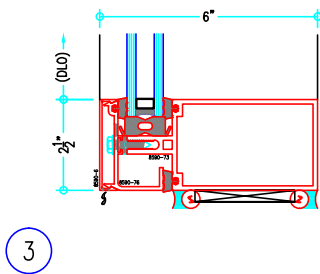

(available in 5", 6", 7-3/8", 9" and 10-1/2" depths)

E

F

5" Curtain Wall

ALUMINUM
CURTAIN
WALL

T18590 Series

2-1/2" Thermally-Improved Curtain Wall

(available in 5", 6", 7-3/8", 9" and 10-1/2" depths)

COVER CAP OPTIONS

5" Curtain Wall Caps

ALUMINUM
CURTAIN
WALL

T18590 Series

2-1/2" Thermally-Improved Curtain Wall

(available in 5", 6", 7-3/8", 9" and 10-1/2" depths)

6" Curtain Wall

ALUMINUM
CURTAIN
WALL

TI8590 Series

2-1/2" Thermally-Improved Curtain Wall

(available in 5", 6", 7-3/8", 9" and 10-1/2" depths)

6" Curtain Wall

ALUMINUM
CURTAIN
WALL

T18590 Series

2-1/2" Thermally-Improved Curtain Wall

(available in 5", 6", 7-3/8", 9" and 10-1/2" depths)