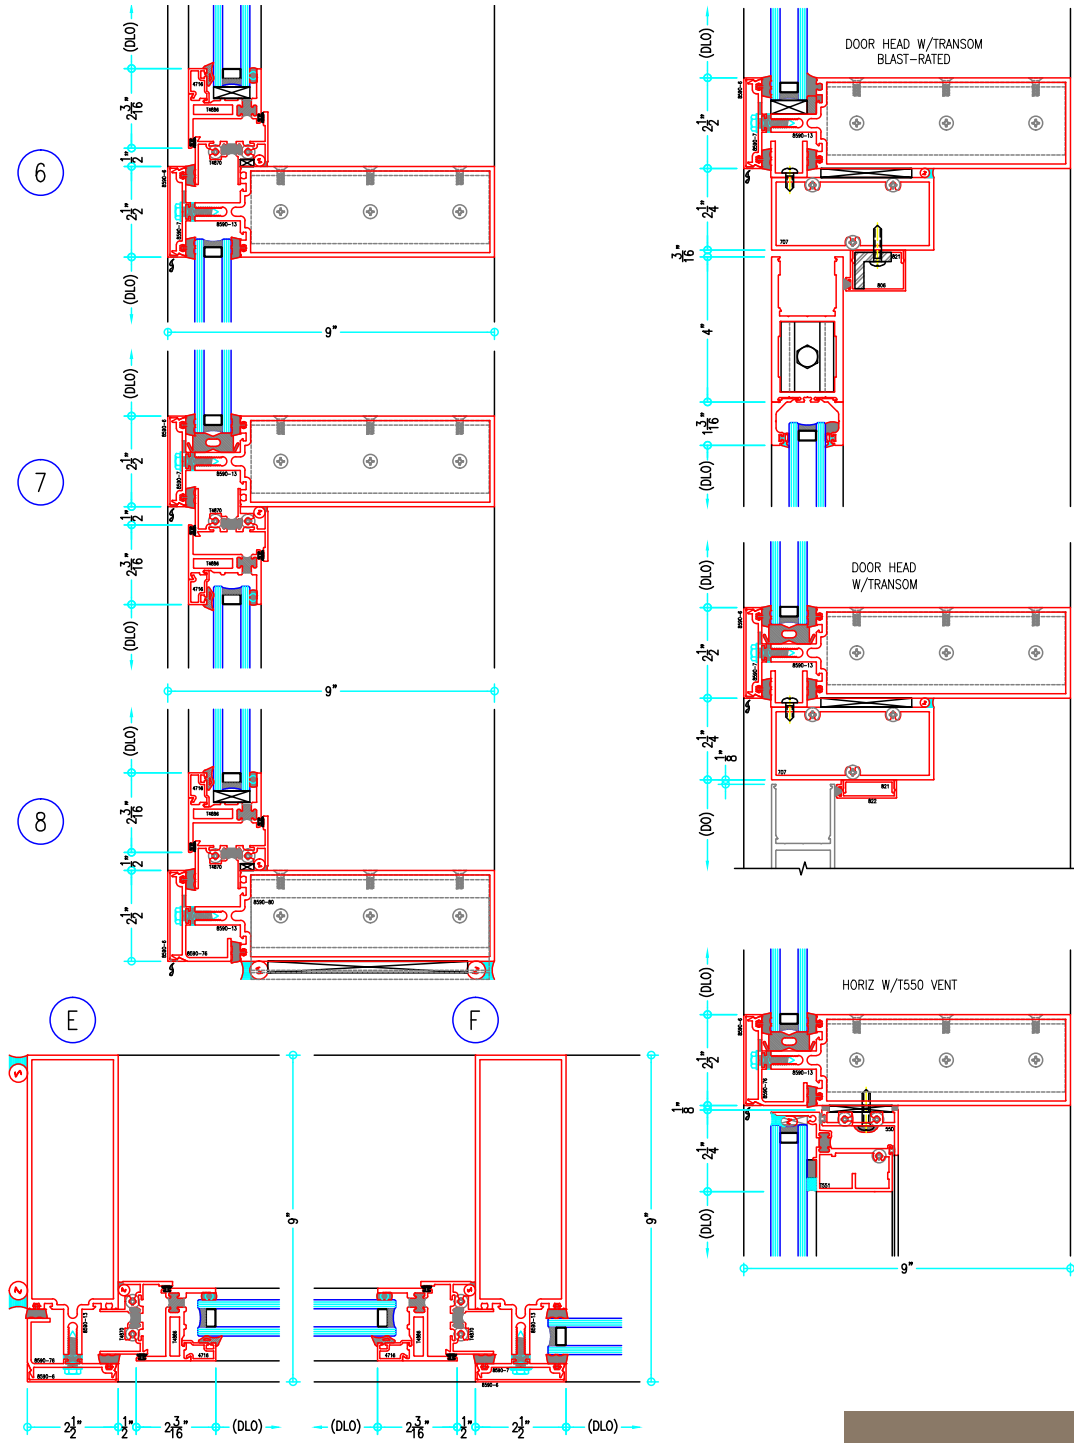

2-1/2" Thermally-Improved Curtain Wall

(available in 5", 6", 7-3/8", 9" and 10-1/2" depths)

COVER CAP OPTIONS

6" Curtain Wall

ALUMINUM
CURTAIN
WALL

T18590 Series

2-1/2" Thermally-Improved Curtain Wall

(available in 5", 6", 7-3/8", 9" and 10-1/2" depths)

7-3/8" Curtain Wall

ALUMINUM
CURTAIN
WALL

T18590 Series

2-1/2" Thermally-Improved Curtain Wall

(available in 5", 6", 7-3/8", 9" and 10-1/2" depths)

7-3/8" Curtain Wall

ALUMINUM
CURTAIN
WALL

T18590 Series

2-1/2" Thermally-Improved Curtain Wall

(available in 5", 6", 7-3/8", 9" and 10-1/2" depths)

7-3/8" Curtain Wall

ALUMINUM
CURTAIN
WALL

T18590 Series

2-1/2" Thermally-Improved Curtain Wall

(available in 5", 6", 7-3/8", 9" and 10-1/2" depths)

T18590 Series

2-1/2" Thermally-Improved Curtain Wall

(available in 5", 6", 7-3/8", 9" and 10-1/2" depths)

9" Curtain Wall

ALUMINUM
CURTAIN
WALL

T18590 Series

2-1/2" Thermally-Improved Curtain Wall

(available in 5", 6", 7-3/8", 9" and 10-1/2" depths)