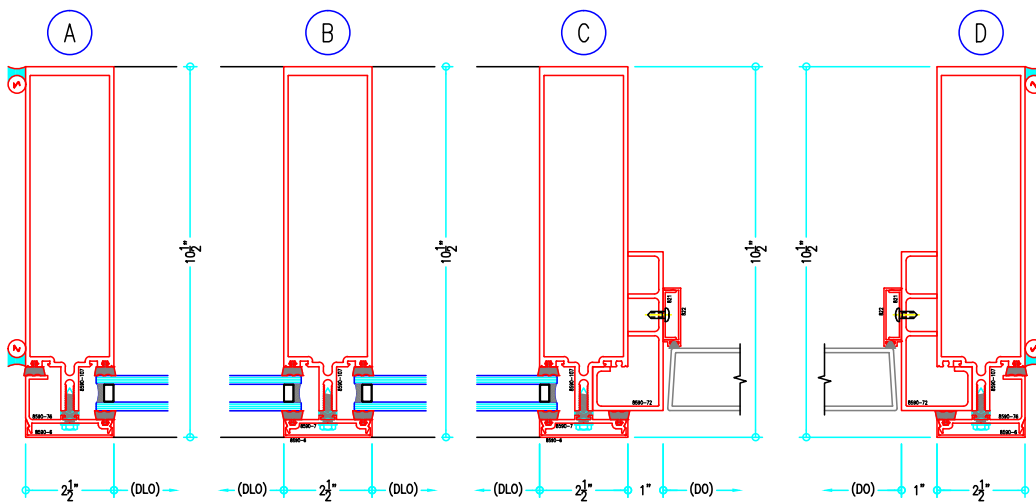

2-1/2" Thermally-Improved Curtain Wall

(available in 5", 6", 7-3/8", 9" and 10-1/2" depths)

9" Curtain Wall

ALUMINUM
CURTAIN
WALL

T18590 Series

2-1/2" Thermally-Improved Curtain Wall

(available in 5", 6", 7-3/8", 9" and 10-1/2" depths)

9" Curtain Wall

ALUMINUM
CURTAIN
WALL

T18590 Series

2-1/2" Thermally-Improved Curtain Wall

(available in 5", 6", 7-3/8", 9" and 10-1/2" depths)

10-1/2" Curtain Wall

ALUMINUM
CURTAIN
WALL

T18590 Series

2-1/2" Thermally-Improved Curtain Wall

(available in 5", 6", 7-3/8", 9" and 10-1/2" depths)

10-1/2" Curtain Wall

ALUMINUM
CURTAIN
WALL

T18590 Series

2-1/2" Thermally-Improved Curtain Wall

(available in 5", 6", 7-3/8", 9" and 10-1/2" depths)

10-1/2" Curtain Wall

ALUMINUM
CURTAIN
WALL

T18590 Series

2-1/2" Thermally-Improved Curtain Wall

(available in 5", 6", 7-3/8", 9" and 10-1/2" depths)

10-1/2" Curtain Wall

ALUMINUM
CURTAIN
WALL

T18590 Series