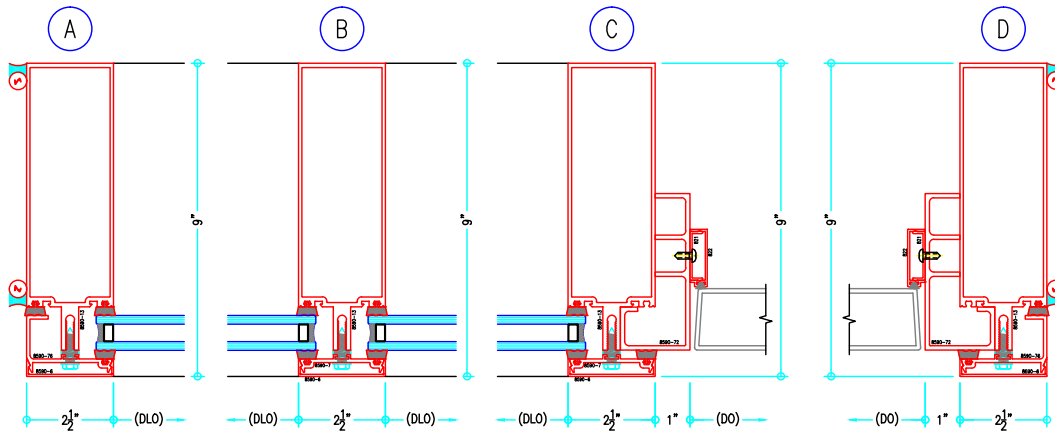

2-1/2" Thermally-Improved Curtain Wall

(available in 5", 6", 7-3/8", 9" and 10-1/2" depths)

7-3/8" Curtain Wall

ALUMINUM
CURTAIN
WALL

T18590 Series

2-1/2" Thermally-Improved Curtain Wall

(available in 5", 6", 7-3/8", 9" and 10-1/2" depths)

T18590 Series

2-1/2" Thermally-Improved Curtain Wall

(available in 5", 6", 7-3/8", 9" and 10-1/2" depths)

9" Curtain Wall

ALUMINUM
CURTAIN
WALL

T18590 Series

2-1/2" Thermally-Improved Curtain Wall

(available in 5", 6", 7-3/8", 9" and 10-1/2" depths)

9" Curtain Wall

ALUMINUM
CURTAIN
WALL

TI8590 Series

2-1/2" Thermally-Improved Curtain Wall

(available in 5", 6", 7-3/8", 9" and 10-1/2" depths)

9" Curtain Wall

ALUMINUM
CURTAIN
WALL

T18590 Series

2-1/2" Thermally-Improved Curtain Wall

(available in 5", 6", 7-3/8", 9" and 10-1/2" depths)

9" Curtain Wall

ALUMINUM
CURTAIN
WALL

T18590 Series

2-1/2" Thermally-Improved Curtain Wall

(available in 5", 6", 7-3/8", 9" and 10-1/2" depths)