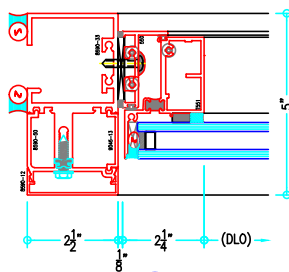

ALUMINUM
CURTAIN
WALL

TI8590 Series

2-1/2" Thermally-Improved Curtain Wall

(available in 5", 6", 7-3/8", 9" and 10-1/2" depths)

5" Curtain Wall

ALUMINUM
CURTAIN
WALL

T18590 Series

2-1/2" Thermally-Improved Curtain Wall

(available in 5", 6", 7-3/8", 9" and 10-1/2" depths)

E

F

5" Curtain Wall

ALUMINUM
CURTAIN
WALL

T18590 Series

2-1/2" Thermally-Improved Curtain Wall

(available in 5", 6", 7-3/8", 9" and 10-1/2" depths)