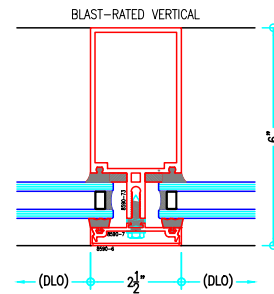

TI8590 Series

2-1/2" Thermally-Improved Curtain Wall

(available in 5", 6", 7-3/8", 9" and 10-1/2" depths)

6" Curtain Wall

ALUMINUM
CURTAIN
WALL

T18590 Series

2-1/2" Thermally-Improved Curtain Wall

(available in 5", 6", 7-3/8", 9" and 10-1/2" depths)

6" Curtain Wall

ALUMINUM
CURTAIN
WALL

T18590 Series

2-1/2" Thermally-Improved Curtain Wall

(available in 5", 6", 7-3/8", 9" and 10-1/2" depths)

6" Curtain Wall

ALUMINUM
CURTAIN
WALL

T18590 Series