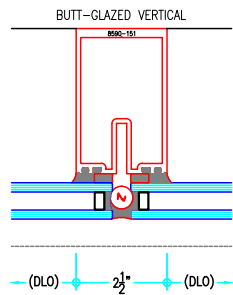

TI8590 Series

2-1/2" Thermally-Improved Curtain Wall

(available in 5", 6", 7-3/8", 9" and 10-1/2" depths)

6" Curtain Wall

ALUMINUM
CURTAIN
WALL

T18590 Series

2-1/2" Thermally-Improved Curtain Wall

(available in 5", 6", 7-3/8", 9" and 10-1/2" depths)

6" Curtain Wall

ALUMINUM
CURTAIN
WALL

T18590 Series

2-1/2" Thermally-Improved Curtain Wall

(available in 5", 6", 7-3/8", 9" and 10-1/2" depths)

6" Curtain Wall

ALUMINUM
CURTAIN
WALL

T18590 Series