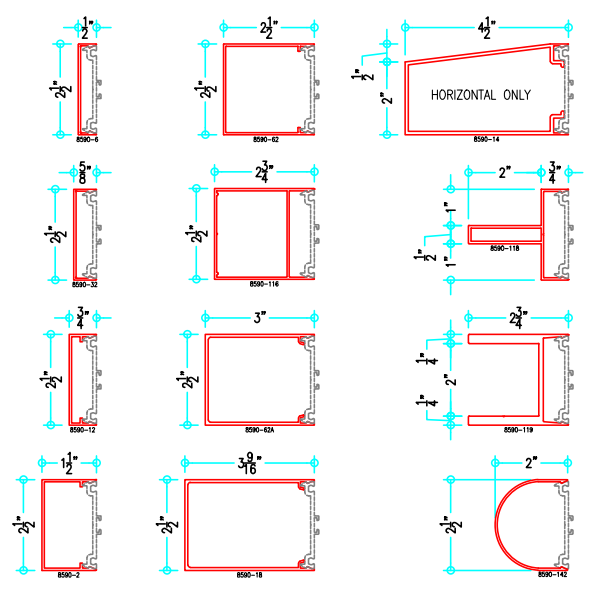

ALUMINUM
CURTAIN
WALL

TI8590 Series

2-1/2" Thermally-Improved Curtain Wall

(available in 5", 6", 7-3/8", 9" and 10-1/2" depths)

5" Curtain Wall

ALUMINUM
CURTAIN
WALL

T18590 Series

2-1/2" Thermally-Improved Curtain Wall

(available in 5", 6", 7-3/8", 9" and 10-1/2" depths)

E

F

5" Curtain Wall

ALUMINUM
CURTAIN
WALL

T18590 Series

2-1/2" Thermally-Improved Curtain Wall

(available in 5", 6", 7-3/8", 9" and 10-1/2" depths)

COVER CAP OPTIONS

5" Curtain Wall Caps

ALUMINUM
CURTAIN
WALL

T18590 Series

2-1/2" Thermally-Improved Curtain Wall

(available in 5", 6", 7-3/8", 9" and 10-1/2" depths)

6" Curtain Wall

ALUMINUM
CURTAIN
WALL

TI8590 Series

2-1/2" Thermally-Improved Curtain Wall

(available in 5", 6", 7-3/8", 9" and 10-1/2" depths)

6" Curtain Wall

ALUMINUM
CURTAIN
WALL

T18590 Series

2-1/2" Thermally-Improved Curtain Wall

(available in 5", 6", 7-3/8", 9" and 10-1/2" depths)