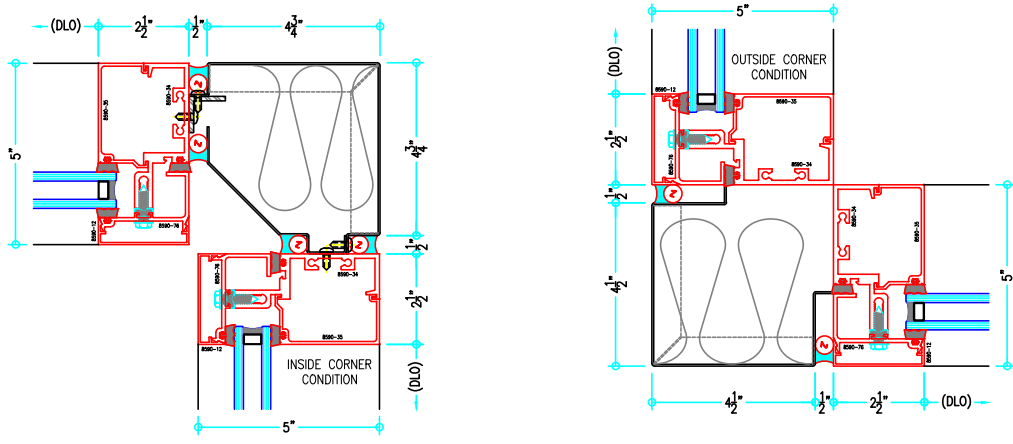

ALUMINUM
CURTAIN
WALL

TI8590 Series

2-1/2" Thermally-Improved Curtain Wall

(available in 5", 6", 7-3/8", 9" and 10-1/2" depths)

5" Curtain Wall

ALUMINUM
CURTAIN
WALL

T18590 Series

2-1/2" Thermally-Improved Curtain Wall

(available in 5", 6", 7-3/8", 9" and 10-1/2" depths)

E

F

5" Curtain Wall

ALUMINUM
CURTAIN
WALL

T18590 Series

2-1/2" Thermally-Improved Curtain Wall

(available in 5", 6", 7-3/8", 9" and 10-1/2" depths)

COVER CAP OPTIONS

5" Curtain Wall Caps

ALUMINUM
CURTAIN
WALL

T18590 Series

2-1/2" Thermally-Improved Curtain Wall

(available in 5", 6", 7-3/8", 9" and 10-1/2" depths)

6" Curtain Wall

ALUMINUM
CURTAIN
WALL

TI8590 Series

2-1/2" Thermally-Improved Curtain Wall

(available in 5", 6", 7-3/8", 9" and 10-1/2" depths)

6" Curtain Wall

ALUMINUM
CURTAIN
WALL

T18590 Series

2-1/2" Thermally-Improved Curtain Wall

(available in 5", 6", 7-3/8", 9" and 10-1/2" depths)