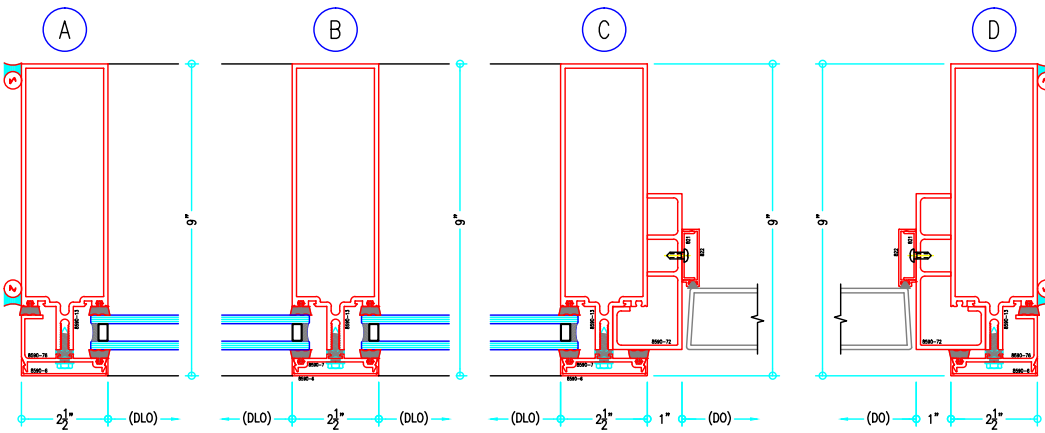

6" Curtain Wall

ALUMINUM
CURTAIN
WALL

T18590 Series

2-1/2" Thermally-Improved Curtain Wall

(available in 5", 6", 7-3/8", 9" and 10-1/2" depths)

6" Curtain Wall

ALUMINUM
CURTAIN
WALL

T18590 Series

2-1/2" Thermally-Improved Curtain Wall

(available in 5", 6", 7-3/8", 9" and 10-1/2" depths)

COVER CAP OPTIONS

6" Curtain Wall

ALUMINUM
CURTAIN
WALL

T18590 Series

2-1/2" Thermally-Improved Curtain Wall

(available in 5", 6", 7-3/8", 9" and 10-1/2" depths)

7-3/8" Curtain Wall

ALUMINUM
CURTAIN
WALL

T18590 Series

2-1/2" Thermally-Improved Curtain Wall

(available in 5", 6", 7-3/8", 9" and 10-1/2" depths)

7-3/8" Curtain Wall

ALUMINUM
CURTAIN
WALL

T18590 Series

2-1/2" Thermally-Improved Curtain Wall

(available in 5", 6", 7-3/8", 9" and 10-1/2" depths)

7-3/8" Curtain Wall

ALUMINUM
CURTAIN
WALL

T18590 Series

2-1/2" Thermally-Improved Curtain Wall

(available in 5", 6", 7-3/8", 9" and 10-1/2" depths)