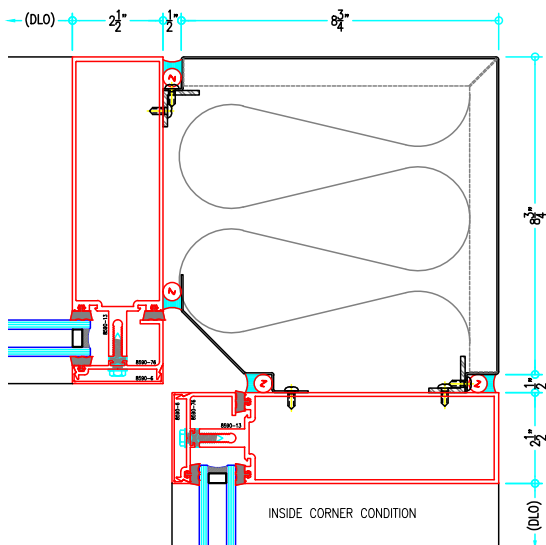

T18590 Series

2-1/2" Thermally-Improved Curtain Wall

(available in 5", 6", 7-3/8", 9" and 10-1/2" depths)

9" Curtain Wall

ALUMINUM
CURTAIN
WALL

T18590 Series

2-1/2" Thermally-Improved Curtain Wall

(available in 5", 6", 7-3/8", 9" and 10-1/2" depths)

9" Curtain Wall

ALUMINUM
CURTAIN
WALL

TI8590 Series

2-1/2" Thermally-Improved Curtain Wall

(available in 5", 6", 7-3/8", 9" and 10-1/2" depths)

9" Curtain Wall

ALUMINUM
CURTAIN
WALL

T18590 Series

2-1/2" Thermally-Improved Curtain Wall

(available in 5", 6", 7-3/8", 9" and 10-1/2" depths)

9" Curtain Wall

ALUMINUM
CURTAIN
WALL

T18590 Series

2-1/2" Thermally-Improved Curtain Wall

(available in 5", 6", 7-3/8", 9" and 10-1/2" depths)

9" Curtain Wall

ALUMINUM
CURTAIN
WALL

T18590 Series

2-1/2" Thermally-Improved Curtain Wall

(available in 5", 6", 7-3/8", 9" and 10-1/2" depths)

10-1/2" Curtain Wall

ALUMINUM
CURTAIN
WALL

T18590 Series