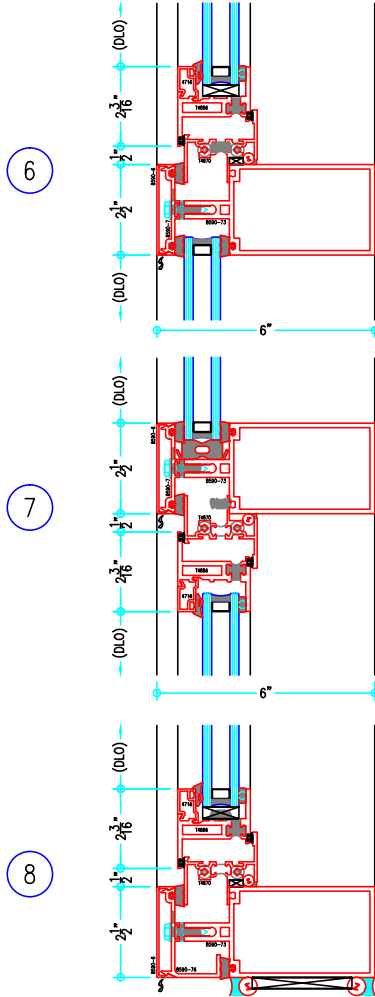

(available in 5", 6", 7-3/8", 9" and 10-1/2" depths)

E

F

5" Curtain Wall

ALUMINUM
CURTAIN
WALL

T18590 Series

2-1/2" Thermally-Improved Curtain Wall

(available in 5", 6", 7-3/8", 9" and 10-1/2" depths)

COVER CAP OPTIONS

5" Curtain Wall Caps

ALUMINUM
CURTAIN
WALL

T18590 Series

2-1/2" Thermally-Improved Curtain Wall

(available in 5", 6", 7-3/8", 9" and 10-1/2" depths)

6" Curtain Wall

ALUMINUM
CURTAIN
WALL

TI8590 Series

2-1/2" Thermally-Improved Curtain Wall

(available in 5", 6", 7-3/8", 9" and 10-1/2" depths)

6" Curtain Wall

ALUMINUM
CURTAIN
WALL

T18590 Series

2-1/2" Thermally-Improved Curtain Wall

(available in 5", 6", 7-3/8", 9" and 10-1/2" depths)

6" Curtain Wall

ALUMINUM
CURTAIN
WALL

T18590 Series

2-1/2" Thermally-Improved Curtain Wall

(available in 5", 6", 7-3/8", 9" and 10-1/2" depths)

6" Curtain Wall

ALUMINUM
CURTAIN
WALL

T18590 Series