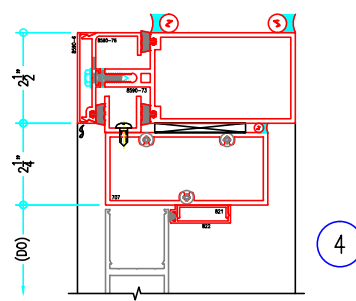

COVER CAP OPTIONS

5" Curtain Wall Caps

ALUMINUM
CURTAIN
WALL

T18590 Series

2-1/2" Thermally-Improved Curtain Wall

(available in 5", 6", 7-3/8", 9" and 10-1/2" depths)

6" Curtain Wall

ALUMINUM
CURTAIN
WALL

TI8590 Series

2-1/2" Thermally-Improved Curtain Wall

(available in 5", 6", 7-3/8", 9" and 10-1/2" depths)

6" Curtain Wall

ALUMINUM
CURTAIN
WALL

T18590 Series

2-1/2" Thermally-Improved Curtain Wall

(available in 5", 6", 7-3/8", 9" and 10-1/2" depths)