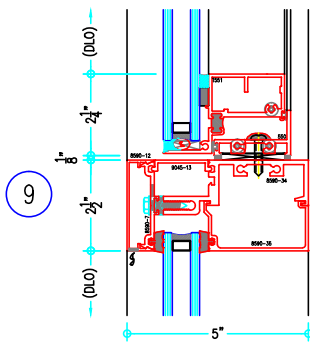

ALUMINUM
CURTAIN
WALL

TI8590 Series

2-1/2" Thermally-Improved Curtain Wall

(available in 5", 6", 7-3/8", 9" and 10-1/2" depths)

5" Curtain Wall

ALUMINUM
CURTAIN
WALL

T18590 Series

2-1/2" Thermally-Improved Curtain Wall

(available in 5", 6", 7-3/8", 9" and 10-1/2" depths)

E

F

5" Curtain Wall

ALUMINUM
CURTAIN
WALL

T18590 Series

2-1/2" Thermally-Improved Curtain Wall

(available in 5", 6", 7-3/8", 9" and 10-1/2" depths)

COVER CAP OPTIONS

5" Curtain Wall Caps

ALUMINUM
CURTAIN
WALL

T18590 Series

2-1/2" Thermally-Improved Curtain Wall

(available in 5", 6", 7-3/8", 9" and 10-1/2" depths)

6" Curtain Wall

ALUMINUM
CURTAIN
WALL