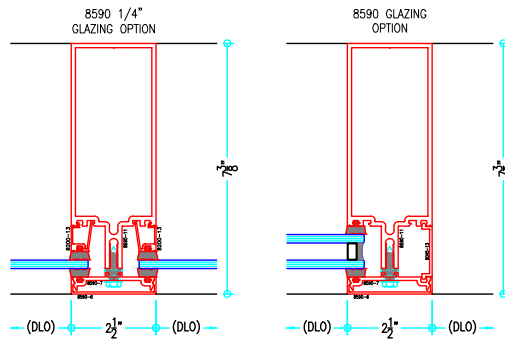

2-1/2" Thermally-Improved Curtain Wall

(available in 5", 6", 7-3/8", 9" and 10-1/2" depths)

7-3/8" Curtain Wall

ALUMINUM
CURTAIN
WALL

T18590 Series

2-1/2" Thermally-Improved Curtain Wall

(available in 5", 6", 7-3/8", 9" and 10-1/2" depths)

COVER CAP OPTIONS

7-3/8" Curtain Wall

ALUMINUM
CURTAIN
WALL

T18590 Series

2-1/2" Thermally-Improved Curtain Wall

(available in 5", 6", 7-3/8", 9" and 10-1/2" depths)

7-3/8" Curtain Wall

ALUMINUM
CURTAIN
WALL

T18590 Series

2-1/2" Thermally-Improved Curtain Wall

(available in 5", 6", 7-3/8", 9" and 10-1/2" depths)

9" Curtain Wall

ALUMINUM
CURTAIN
WALL

T18590 Series

2-1/2" Thermally-Improved Curtain Wall

(available in 5", 6", 7-3/8", 9" and 10-1/2" depths)

9" Curtain Wall

ALUMINUM
CURTAIN
WALL

TI8590 Series

2-1/2" Thermally-Improved Curtain Wall

(available in 5", 6", 7-3/8", 9" and 10-1/2" depths)

9" Curtain Wall

ALUMINUM
CURTAIN
WALL

T18590 Series