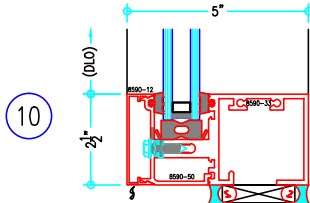

ALUMINUM
CURTAIN
WALL

TI8590 Series

2-1/2" Thermally-Improved Curtain Wall

(available in 5", 6", 7-3/8", 9" and 10-1/2" depths)

5" Curtain Wall

ALUMINUM
CURTAIN
WALL

T18590 Series

2-1/2" Thermally-Improved Curtain Wall

(available in 5", 6", 7-3/8", 9" and 10-1/2" depths)

E

F

5" Curtain Wall

ALUMINUM
CURTAIN
WALL

T18590 Series

2-1/2" Thermally-Improved Curtain Wall

(available in 5", 6", 7-3/8", 9" and 10-1/2" depths)