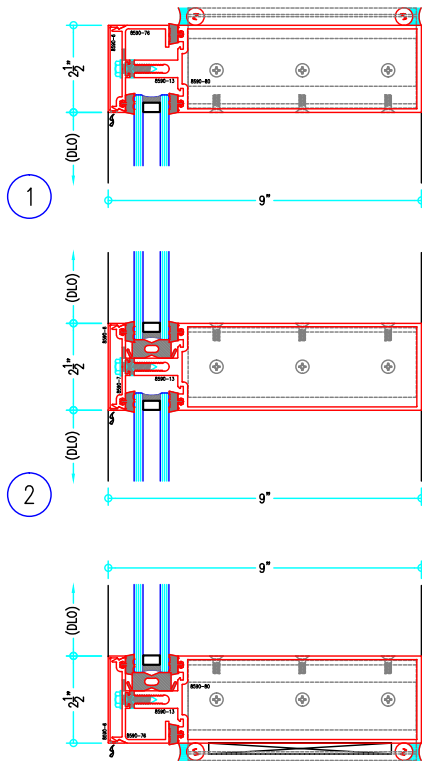

2-1/2" Thermally-Improved Curtain Wall

(available in 5", 6", 7-3/8", 9" and 10-1/2" depths)

7-3/8" Curtain Wall

ALUMINUM
CURTAIN
WALL

T18590 Series

2-1/2" Thermally-Improved Curtain Wall

(available in 5", 6", 7-3/8", 9" and 10-1/2" depths)

T18590 Series

2-1/2" Thermally-Improved Curtain Wall

(available in 5", 6", 7-3/8", 9" and 10-1/2" depths)

9" Curtain Wall

ALUMINUM
CURTAIN
WALL

T18590 Series

2-1/2" Thermally-Improved Curtain Wall

(available in 5", 6", 7-3/8", 9" and 10-1/2" depths)

9" Curtain Wall

ALUMINUM
CURTAIN
WALL

TI8590 Series

2-1/2" Thermally-Improved Curtain Wall

(available in 5", 6", 7-3/8", 9" and 10-1/2" depths)

9" Curtain Wall

ALUMINUM
CURTAIN
WALL

T18590 Series

2-1/2" Thermally-Improved Curtain Wall

(available in 5", 6", 7-3/8", 9" and 10-1/2" depths)

9" Curtain Wall

ALUMINUM
CURTAIN
WALL

T18590 Series

2-1/2" Thermally-Improved Curtain Wall

(available in 5", 6", 7-3/8", 9" and 10-1/2" depths)