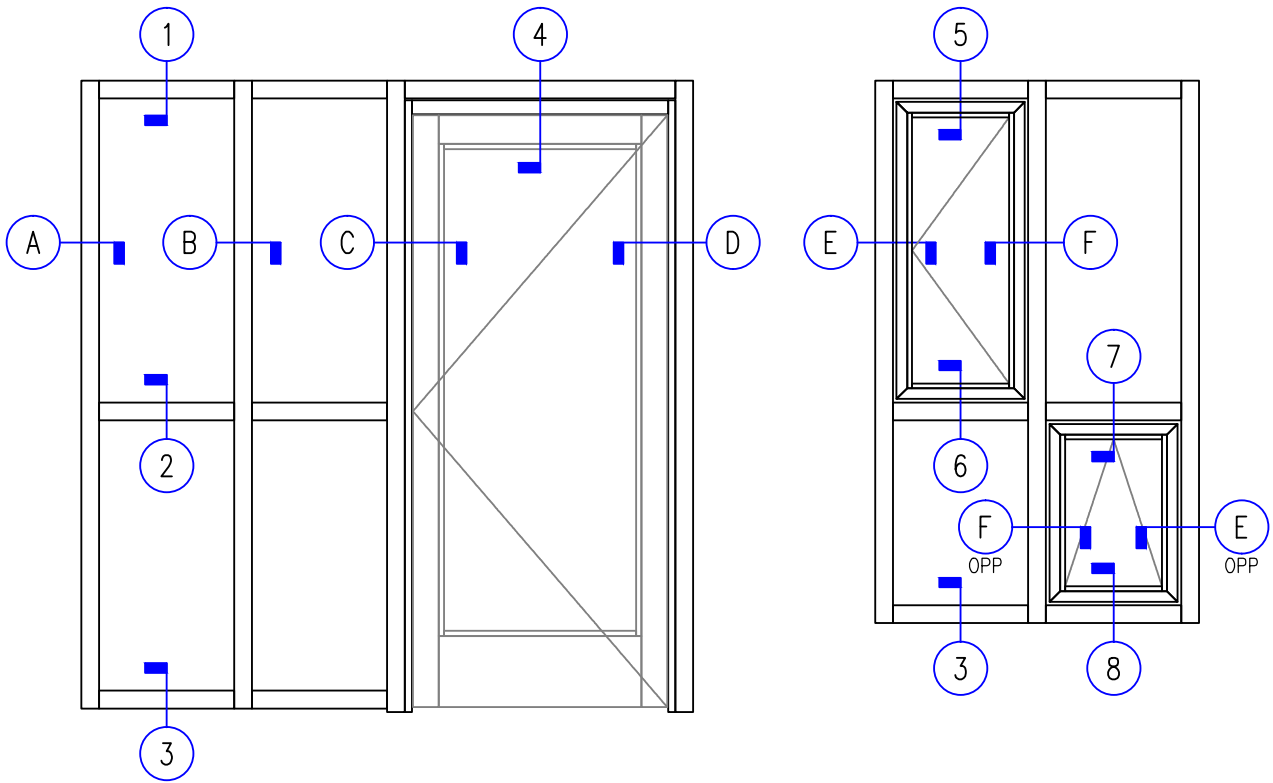

6" Curtain Wall

ALUMINUM
CURTAIN
WALL

T18590 Series

2-1/2" Thermally-Improved Curtain Wall

(available in 5", 6", 7-3/8", 9" and 10-1/2" depths)

6" Curtain Wall

ALUMINUM
CURTAIN
WALL

T18590 Series

2-1/2" Thermally-Improved Curtain Wall

(available in 5", 6", 7-3/8", 9" and 10-1/2" depths)

COVER CAP OPTIONS

6" Curtain Wall

ALUMINUM
CURTAIN
WALL

T18590 Series

2-1/2" Thermally-Improved Curtain Wall

(available in 5", 6", 7-3/8", 9" and 10-1/2" depths)

7-3/8" Curtain Wall

ALUMINUM
CURTAIN
WALL

T18590 Series

2-1/2" Thermally-Improved Curtain Wall

(available in 5", 6", 7-3/8", 9" and 10-1/2" depths)

7-3/8" Curtain Wall

ALUMINUM
CURTAIN
WALL

T18590 Series

2-1/2" Thermally-Improved Curtain Wall

(available in 5", 6", 7-3/8", 9" and 10-1/2" depths)

7-3/8" Curtain Wall

ALUMINUM
CURTAIN
WALL

T18590 Series

2-1/2" Thermally-Improved Curtain Wall

(available in 5", 6", 7-3/8", 9" and 10-1/2" depths)