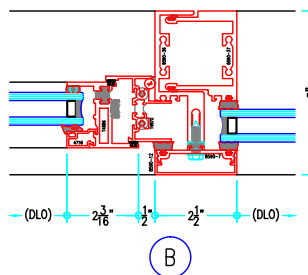

ALUMINUM
CURTAIN
WALL

TI8590 Series

2-1/2" Thermally-Improved Curtain Wall

(available in 5", 6", 7-3/8", 9" and 10-1/2" depths)

5" Curtain Wall

ALUMINUM
CURTAIN
WALL

T18590 Series

2-1/2" Thermally-Improved Curtain Wall

(available in 5", 6", 7-3/8", 9" and 10-1/2" depths)

E

F

5" Curtain Wall

ALUMINUM
CURTAIN
WALL

T18590 Series

2-1/2" Thermally-Improved Curtain Wall

(available in 5", 6", 7-3/8", 9" and 10-1/2" depths)