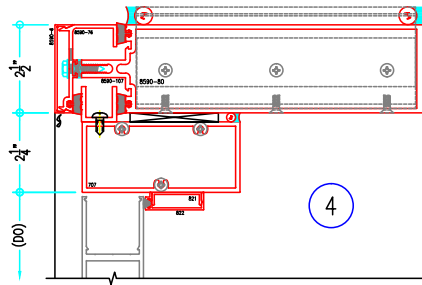

2-1/2" Thermally-Improved Curtain Wall

(available in 5", 6", 7-3/8", 9" and 10-1/2" depths)

9" Curtain Wall

ALUMINUM
CURTAIN
WALL

T18590 Series

2-1/2" Thermally-Improved Curtain Wall

(available in 5", 6", 7-3/8", 9" and 10-1/2" depths)

9" Curtain Wall

ALUMINUM
CURTAIN
WALL

T18590 Series

2-1/2" Thermally-Improved Curtain Wall

(available in 5", 6", 7-3/8", 9" and 10-1/2" depths)

10-1/2" Curtain Wall

ALUMINUM
CURTAIN
WALL

T18590 Series

2-1/2" Thermally-Improved Curtain Wall

(available in 5", 6", 7-3/8", 9" and 10-1/2" depths)

10-1/2" Curtain Wall

ALUMINUM
CURTAIN
WALL

T18590 Series

2-1/2" Thermally-Improved Curtain Wall

(available in 5", 6", 7-3/8", 9" and 10-1/2" depths)