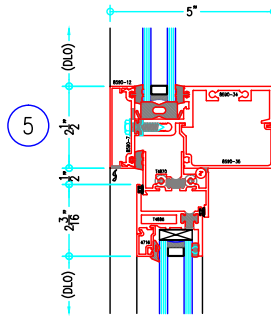

ALUMINUM
CURTAIN
WALL

TI8590 Series

2-1/2" Thermally-Improved Curtain Wall

(available in 5", 6", 7-3/8", 9" and 10-1/2" depths)

5" Curtain Wall

ALUMINUM
CURTAIN
WALL

T18590 Series

2-1/2" Thermally-Improved Curtain Wall

(available in 5", 6", 7-3/8", 9" and 10-1/2" depths)

E

F

5" Curtain Wall

ALUMINUM
CURTAIN
WALL

T18590 Series

2-1/2" Thermally-Improved Curtain Wall

(available in 5", 6", 7-3/8", 9" and 10-1/2" depths)

COVER CAP OPTIONS

5" Curtain Wall Caps

ALUMINUM
CURTAIN
WALL

T18590 Series

2-1/2" Thermally-Improved Curtain Wall

(available in 5", 6", 7-3/8", 9" and 10-1/2" depths)

6" Curtain Wall

ALUMINUM
CURTAIN
WALL