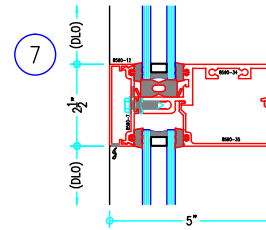

ALUMINUM
CURTAIN
WALL

TI8590 Series

2-1/2" Thermally-Improved Curtain Wall

(available in 5", 6", 7-3/8", 9" and 10-1/2" depths)

5" Curtain Wall

ALUMINUM
CURTAIN
WALL

T18590 Series

2-1/2" Thermally-Improved Curtain Wall

(available in 5", 6", 7-3/8", 9" and 10-1/2" depths)

E

F

5" Curtain Wall

ALUMINUM
CURTAIN
WALL

T18590 Series

2-1/2" Thermally-Improved Curtain Wall

(available in 5", 6", 7-3/8", 9" and 10-1/2" depths)

COVER CAP OPTIONS

5" Curtain Wall Caps

ALUMINUM
CURTAIN
WALL

T18590 Series

2-1/2" Thermally-Improved Curtain Wall

(available in 5", 6", 7-3/8", 9" and 10-1/2" depths)

6" Curtain Wall

ALUMINUM
CURTAIN
WALL