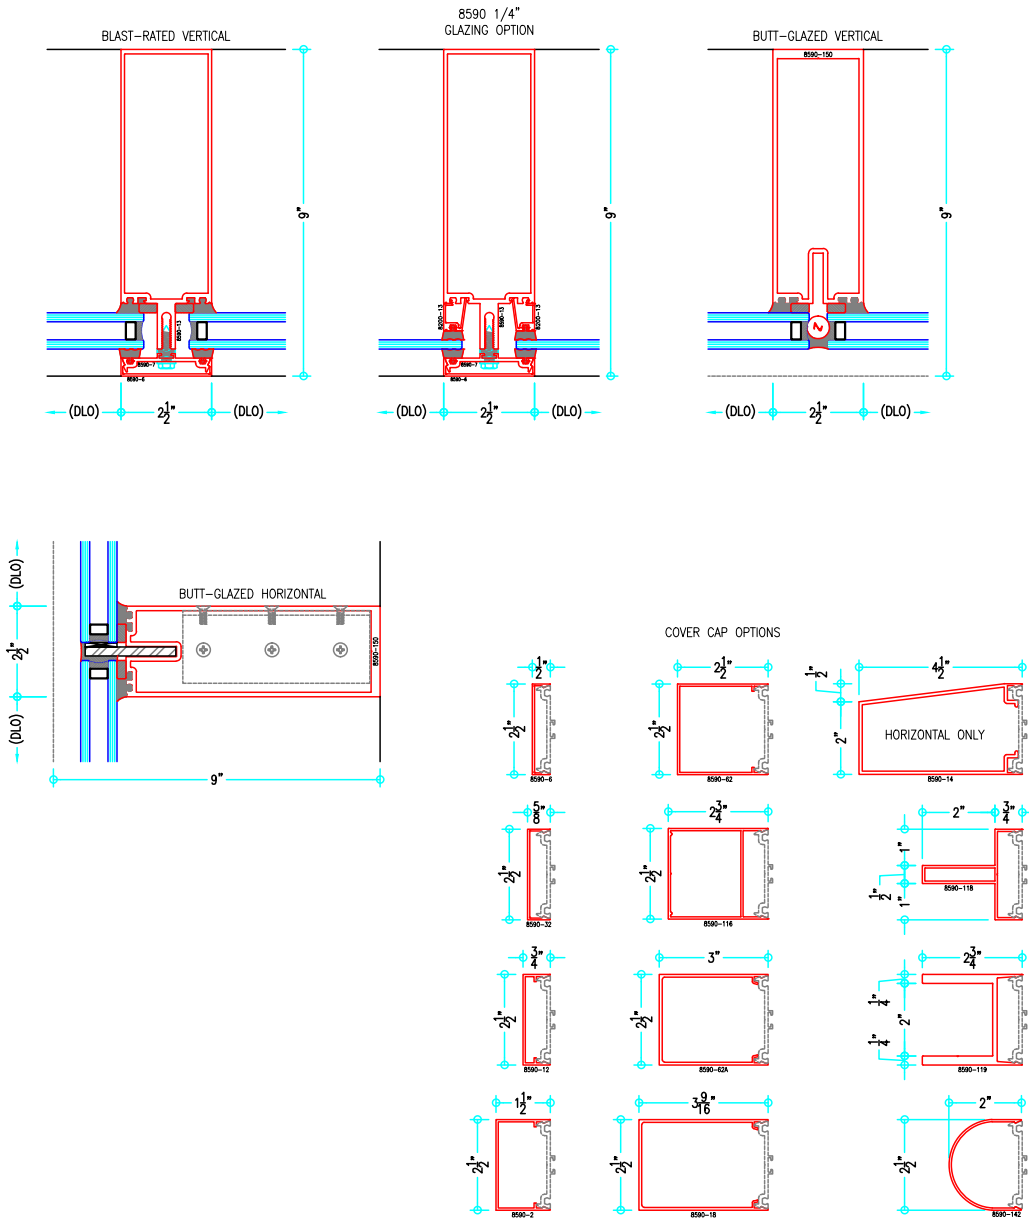

9" Curtain Wall

ALUMINUM
CURTAIN
WALL

TI8590 Series

2-1/2" Thermally-Improved Curtain Wall

(available in 5", 6", 7-3/8", 9" and 10-1/2" depths)

9" Curtain Wall

ALUMINUM
CURTAIN
WALL

T18590 Series

2-1/2" Thermally-Improved Curtain Wall

(available in 5", 6", 7-3/8", 9" and 10-1/2" depths)

9" Curtain Wall

ALUMINUM
CURTAIN
WALL

T18590 Series

2-1/2" Thermally-Improved Curtain Wall

(available in 5", 6", 7-3/8", 9" and 10-1/2" depths)

9" Curtain Wall

ALUMINUM
CURTAIN
WALL

T18590 Series

2-1/2" Thermally-Improved Curtain Wall

(available in 5", 6", 7-3/8", 9" and 10-1/2" depths)

10-1/2" Curtain Wall

ALUMINUM
CURTAIN
WALL

T18590 Series

2-1/2" Thermally-Improved Curtain Wall

(available in 5", 6", 7-3/8", 9" and 10-1/2" depths)

10-1/2" Curtain Wall

ALUMINUM
CURTAIN
WALL

T18590 Series

2-1/2" Thermally-Improved Curtain Wall

(available in 5", 6", 7-3/8", 9" and 10-1/2" depths)