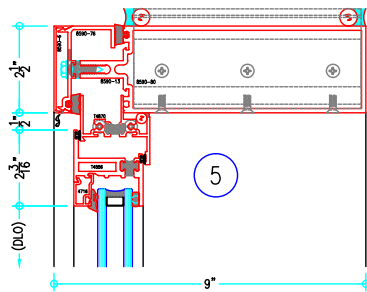

6" Curtain Wall

ALUMINUM
CURTAIN
WALL

T18590 Series

2-1/2" Thermally-Improved Curtain Wall

(available in 5", 6", 7-3/8", 9" and 10-1/2" depths)

6" Curtain Wall

ALUMINUM
CURTAIN
WALL

T18590 Series

2-1/2" Thermally-Improved Curtain Wall

(available in 5", 6", 7-3/8", 9" and 10-1/2" depths)

COVER CAP OPTIONS

6" Curtain Wall

ALUMINUM
CURTAIN
WALL

T18590 Series

2-1/2" Thermally-Improved Curtain Wall

(available in 5", 6", 7-3/8", 9" and 10-1/2" depths)

7-3/8" Curtain Wall

ALUMINUM
CURTAIN
WALL

T18590 Series

2-1/2" Thermally-Improved Curtain Wall

(available in 5", 6", 7-3/8", 9" and 10-1/2" depths)

7-3/8" Curtain Wall

ALUMINUM
CURTAIN
WALL

T18590 Series

2-1/2" Thermally-Improved Curtain Wall

(available in 5", 6", 7-3/8", 9" and 10-1/2" depths)

7-3/8" Curtain Wall

ALUMINUM
CURTAIN
WALL

T18590 Series

2-1/2" Thermally-Improved Curtain Wall

(available in 5", 6", 7-3/8", 9" and 10-1/2" depths)