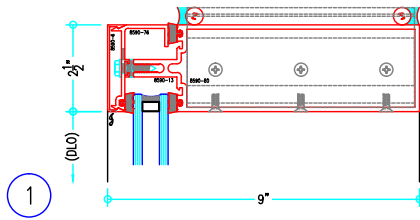

6" Curtain Wall

ALUMINUM
CURTAIN
WALL

T18590 Series

2-1/2" Thermally-Improved Curtain Wall

(available in 5", 6", 7-3/8", 9" and 10-1/2" depths)

6" Curtain Wall

ALUMINUM
CURTAIN
WALL

T18590 Series

2-1/2" Thermally-Improved Curtain Wall

(available in 5", 6", 7-3/8", 9" and 10-1/2" depths)

COVER CAP OPTIONS

6" Curtain Wall

ALUMINUM
CURTAIN
WALL

T18590 Series

2-1/2" Thermally-Improved Curtain Wall

(available in 5", 6", 7-3/8", 9" and 10-1/2" depths)

7-3/8" Curtain Wall

ALUMINUM
CURTAIN
WALL

T18590 Series

2-1/2" Thermally-Improved Curtain Wall

(available in 5", 6", 7-3/8", 9" and 10-1/2" depths)

7-3/8" Curtain Wall

ALUMINUM
CURTAIN
WALL

T18590 Series

2-1/2" Thermally-Improved Curtain Wall

(available in 5", 6", 7-3/8", 9" and 10-1/2" depths)

7-3/8" Curtain Wall

ALUMINUM
CURTAIN
WALL

T18590 Series

2-1/2" Thermally-Improved Curtain Wall

(available in 5", 6", 7-3/8", 9" and 10-1/2" depths)