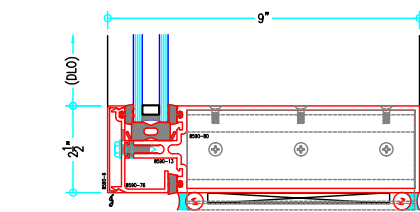

6" Curtain Wall

ALUMINUM
CURTAIN
WALL

T18590 Series

2-1/2" Thermally-Improved Curtain Wall

(available in 5", 6", 7-3/8", 9" and 10-1/2" depths)

6" Curtain Wall

ALUMINUM
CURTAIN
WALL

T18590 Series

2-1/2" Thermally-Improved Curtain Wall

(available in 5", 6", 7-3/8", 9" and 10-1/2" depths)

COVER CAP OPTIONS

6" Curtain Wall

ALUMINUM
CURTAIN
WALL

T18590 Series

2-1/2" Thermally-Improved Curtain Wall

(available in 5", 6", 7-3/8", 9" and 10-1/2" depths)

7-3/8" Curtain Wall

ALUMINUM
CURTAIN
WALL

T18590 Series

2-1/2" Thermally-Improved Curtain Wall

(available in 5", 6", 7-3/8", 9" and 10-1/2" depths)

7-3/8" Curtain Wall

ALUMINUM
CURTAIN
WALL

T18590 Series

2-1/2" Thermally-Improved Curtain Wall

(available in 5", 6", 7-3/8", 9" and 10-1/2" depths)

7-3/8" Curtain Wall

ALUMINUM
CURTAIN
WALL

T18590 Series

2-1/2" Thermally-Improved Curtain Wall

(available in 5", 6", 7-3/8", 9" and 10-1/2" depths)