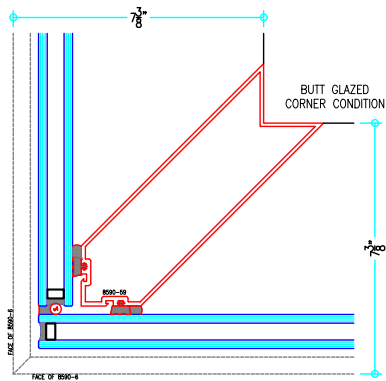

2-1/2" Thermally-Improved Curtain Wall

(available in 5", 6", 7-3/8", 9" and 10-1/2" depths)

7-3/8" Curtain Wall

ALUMINUM
CURTAIN
WALL

T18590 Series

2-1/2" Thermally-Improved Curtain Wall

(available in 5", 6", 7-3/8", 9" and 10-1/2" depths)

COVER CAP OPTIONS

7-3/8" Curtain Wall

ALUMINUM
CURTAIN
WALL

T18590 Series

2-1/2" Thermally-Improved Curtain Wall

(available in 5", 6", 7-3/8", 9" and 10-1/2" depths)

7-3/8" Curtain Wall

ALUMINUM
CURTAIN
WALL

T18590 Series

2-1/2" Thermally-Improved Curtain Wall

(available in 5", 6", 7-3/8", 9" and 10-1/2" depths)

9" Curtain Wall

ALUMINUM
CURTAIN
WALL

T18590 Series

2-1/2" Thermally-Improved Curtain Wall

(available in 5", 6", 7-3/8", 9" and 10-1/2" depths)

9" Curtain Wall

ALUMINUM
CURTAIN
WALL

TI8590 Series

2-1/2" Thermally-Improved Curtain Wall

(available in 5", 6", 7-3/8", 9" and 10-1/2" depths)

9" Curtain Wall

ALUMINUM
CURTAIN
WALL

T18590 Series