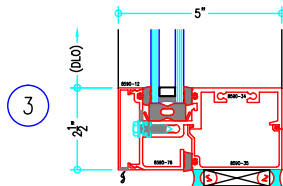

ALUMINUM
CURTAIN
WALL

TI8590 Series

2-1/2" Thermally-Improved Curtain Wall

(available in 5", 6", 7-3/8", 9" and 10-1/2" depths)

5" Curtain Wall

ALUMINUM
CURTAIN
WALL

T18590 Series

2-1/2" Thermally-Improved Curtain Wall

(available in 5", 6", 7-3/8", 9" and 10-1/2" depths)

E

F

5" Curtain Wall

ALUMINUM
CURTAIN
WALL

T18590 Series

2-1/2" Thermally-Improved Curtain Wall

(available in 5", 6", 7-3/8", 9" and 10-1/2" depths)