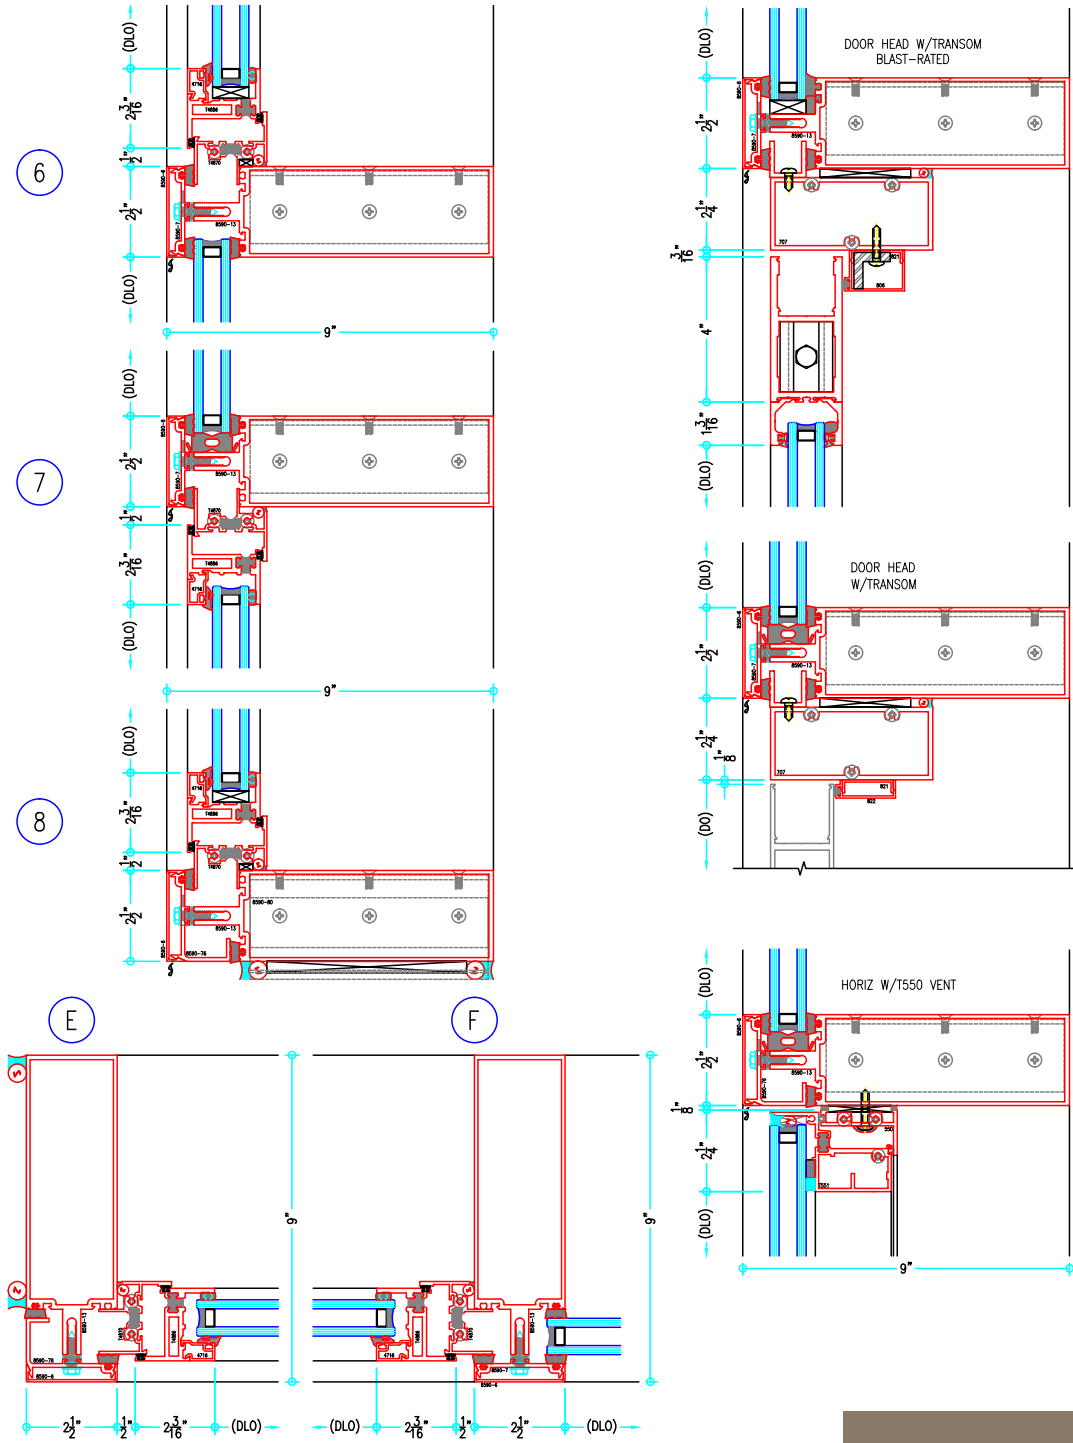

2-1/2" Thermally-Improved Curtain Wall

(available in 5", 6", 7-3/8", 9" and 10-1/2" depths)

7-3/8" Curtain Wall

ALUMINUM
CURTAIN
WALL

T18590 Series

2-1/2" Thermally-Improved Curtain Wall

(available in 5", 6", 7-3/8", 9" and 10-1/2" depths)

T18590 Series

2-1/2" Thermally-Improved Curtain Wall

(available in 5", 6", 7-3/8", 9" and 10-1/2" depths)

9" Curtain Wall

ALUMINUM
CURTAIN
WALL

T18590 Series

2-1/2" Thermally-Improved Curtain Wall

(available in 5", 6", 7-3/8", 9" and 10-1/2" depths)

9" Curtain Wall

ALUMINUM
CURTAIN
WALL

TI8590 Series

2-1/2" Thermally-Improved Curtain Wall

(available in 5", 6", 7-3/8", 9" and 10-1/2" depths)

9" Curtain Wall

ALUMINUM
CURTAIN
WALL

T18590 Series

2-1/2" Thermally-Improved Curtain Wall

(available in 5", 6", 7-3/8", 9" and 10-1/2" depths)

9" Curtain Wall

ALUMINUM
CURTAIN
WALL

T18590 Series

2-1/2" Thermally-Improved Curtain Wall

(available in 5", 6", 7-3/8", 9" and 10-1/2" depths)