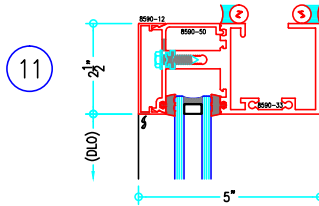

ALUMINUM
CURTAIN
WALL

TI8590 Series

2-1/2" Thermally-Improved Curtain Wall

(available in 5", 6", 7-3/8", 9" and 10-1/2" depths)

5" Curtain Wall

ALUMINUM
CURTAIN
WALL

T18590 Series

2-1/2" Thermally-Improved Curtain Wall

(available in 5", 6", 7-3/8", 9" and 10-1/2" depths)

E

F

5" Curtain Wall

ALUMINUM
CURTAIN
WALL

T18590 Series

2-1/2" Thermally-Improved Curtain Wall

(available in 5", 6", 7-3/8", 9" and 10-1/2" depths)