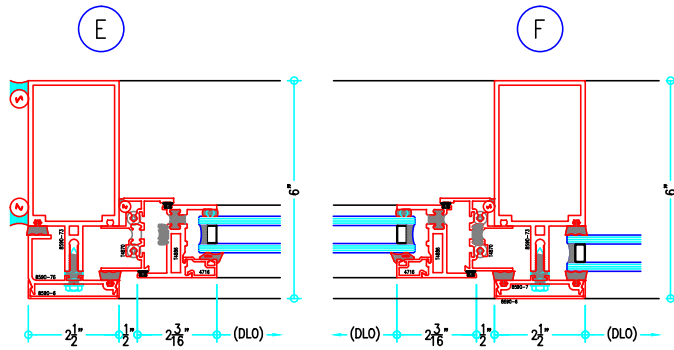

COVER CAP OPTIONS

5" Curtain Wall Caps

ALUMINUM
CURTAIN
WALL

T18590 Series

2-1/2" Thermally-Improved Curtain Wall

(available in 5", 6", 7-3/8", 9" and 10-1/2" depths)

6" Curtain Wall

ALUMINUM
CURTAIN
WALL

TI8590 Series

2-1/2" Thermally-Improved Curtain Wall

(available in 5", 6", 7-3/8", 9" and 10-1/2" depths)

6" Curtain Wall

ALUMINUM
CURTAIN
WALL

T18590 Series

2-1/2" Thermally-Improved Curtain Wall

(available in 5", 6", 7-3/8", 9" and 10-1/2" depths)

6" Curtain Wall

ALUMINUM
CURTAIN
WALL

T18590 Series

2-1/2" Thermally-Improved Curtain Wall

(available in 5", 6", 7-3/8", 9" and 10-1/2" depths)

6" Curtain Wall

ALUMINUM
CURTAIN
WALL

T18590 Series

2-1/2" Thermally-Improved Curtain Wall

(available in 5", 6", 7-3/8", 9" and 10-1/2" depths)

COVER CAP OPTIONS

6" Curtain Wall

ALUMINUM
CURTAIN
WALL

T18590 Series

2-1/2" Thermally-Improved Curtain Wall

(available in 5", 6", 7-3/8", 9" and 10-1/2" depths)