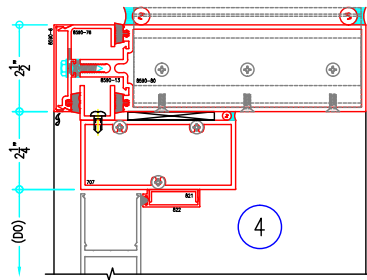

2-1/2" Thermally-Improved Curtain Wall

(available in 5", 6", 7-3/8", 9" and 10-1/2" depths)

COVER CAP OPTIONS

6" Curtain Wall

ALUMINUM
CURTAIN
WALL

T18590 Series

2-1/2" Thermally-Improved Curtain Wall

(available in 5", 6", 7-3/8", 9" and 10-1/2" depths)

7-3/8" Curtain Wall

ALUMINUM
CURTAIN
WALL

T18590 Series

2-1/2" Thermally-Improved Curtain Wall

(available in 5", 6", 7-3/8", 9" and 10-1/2" depths)

7-3/8" Curtain Wall

ALUMINUM
CURTAIN
WALL

T18590 Series

2-1/2" Thermally-Improved Curtain Wall

(available in 5", 6", 7-3/8", 9" and 10-1/2" depths)

7-3/8" Curtain Wall

ALUMINUM
CURTAIN
WALL

T18590 Series

2-1/2" Thermally-Improved Curtain Wall

(available in 5", 6", 7-3/8", 9" and 10-1/2" depths)