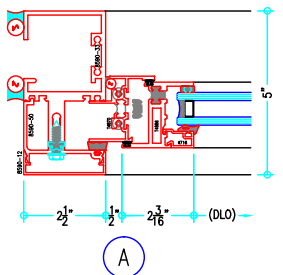

ALUMINUM
CURTAIN
WALL

TI8590 Series

2-1/2" Thermally-Improved Curtain Wall

(available in 5", 6", 7-3/8", 9" and 10-1/2" depths)

5" Curtain Wall

ALUMINUM
CURTAIN
WALL

T18590 Series

2-1/2" Thermally-Improved Curtain Wall

(available in 5", 6", 7-3/8", 9" and 10-1/2" depths)

E

F

5" Curtain Wall

ALUMINUM
CURTAIN
WALL

T18590 Series

2-1/2" Thermally-Improved Curtain Wall

(available in 5", 6", 7-3/8", 9" and 10-1/2" depths)