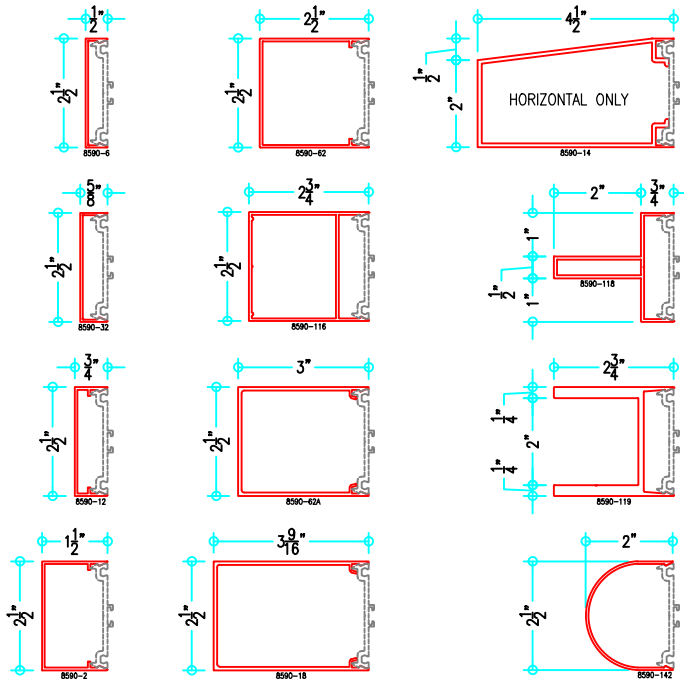

(available in 5", 6", 7-3/8", 9" and 10-1/2" depths)

E

F

5" Curtain Wall

ALUMINUM
CURTAIN
WALL

T18590 Series

2-1/2" Thermally-Improved Curtain Wall

(available in 5", 6", 7-3/8", 9" and 10-1/2" depths)

TI8590 Series

2-1/2" Thermally-Improved Curtain Wall

(available in 5", 6", 7-3/8", 9" and 10-1/2" depths)

6" Curtain Wall

ALUMINUM
CURTAIN
WALL

T18590 Series

2-1/2" Thermally-Improved Curtain Wall

(available in 5", 6", 7-3/8", 9" and 10-1/2" depths)

6" Curtain Wall

ALUMINUM
CURTAIN
WALL

T18590 Series

2-1/2" Thermally-Improved Curtain Wall

(available in 5", 6", 7-3/8", 9" and 10-1/2" depths)

6" Curtain Wall

ALUMINUM
CURTAIN
WALL

T18590 Series

2-1/2" Thermally-Improved Curtain Wall

(available in 5", 6", 7-3/8", 9" and 10-1/2" depths)

COVER CAP OPTIONS

6" Curtain Wall

ALUMINUM
CURTAIN
WALL

T18590 Series

2-1/2" Thermally-Improved Curtain Wall

(available in 5", 6", 7-3/8", 9" and 10-1/2" depths)