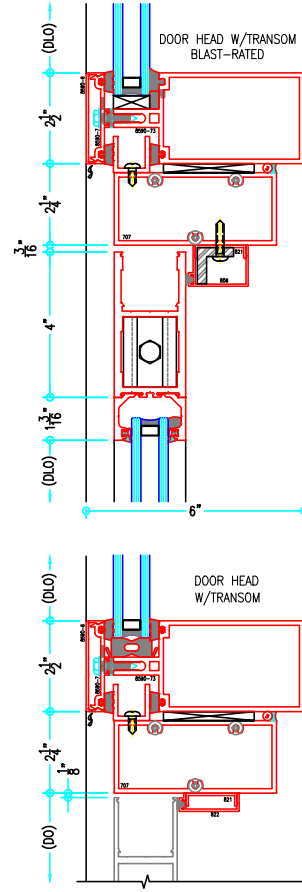

(available in 5", 6", 7-3/8", 9" and 10-1/2" depths)

E

F

5" Curtain Wall

ALUMINUM
CURTAIN
WALL

T18590 Series

2-1/2" Thermally-Improved Curtain Wall

(available in 5", 6", 7-3/8", 9" and 10-1/2" depths)

COVER CAP OPTIONS

5" Curtain Wall Caps

ALUMINUM
CURTAIN
WALL

T18590 Series

2-1/2" Thermally-Improved Curtain Wall

(available in 5", 6", 7-3/8", 9" and 10-1/2" depths)

6" Curtain Wall

ALUMINUM
CURTAIN
WALL

TI8590 Series

2-1/2" Thermally-Improved Curtain Wall

(available in 5", 6", 7-3/8", 9" and 10-1/2" depths)

6" Curtain Wall

ALUMINUM
CURTAIN
WALL

T18590 Series

2-1/2" Thermally-Improved Curtain Wall

(available in 5", 6", 7-3/8", 9" and 10-1/2" depths)

6" Curtain Wall

ALUMINUM
CURTAIN
WALL

T18590 Series

2-1/2" Thermally-Improved Curtain Wall

(available in 5", 6", 7-3/8", 9" and 10-1/2" depths)

6" Curtain Wall

ALUMINUM
CURTAIN
WALL

T18590 Series