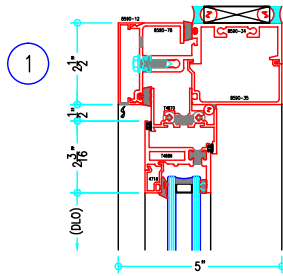

ALUMINUM
CURTAIN
WALL

TI8590 Series

2-1/2" Thermally-Improved Curtain Wall

(available in 5", 6", 7-3/8", 9" and 10-1/2" depths)

5" Curtain Wall

ALUMINUM
CURTAIN
WALL

T18590 Series

2-1/2" Thermally-Improved Curtain Wall

(available in 5", 6", 7-3/8", 9" and 10-1/2" depths)

E

F

5" Curtain Wall

ALUMINUM
CURTAIN
WALL

T18590 Series

2-1/2" Thermally-Improved Curtain Wall

(available in 5", 6", 7-3/8", 9" and 10-1/2" depths)

COVER CAP OPTIONS

5" Curtain Wall Caps

ALUMINUM
CURTAIN
WALL

T18590 Series

2-1/2" Thermally-Improved Curtain Wall

(available in 5", 6", 7-3/8", 9" and 10-1/2" depths)

6" Curtain Wall

ALUMINUM
CURTAIN
WALL