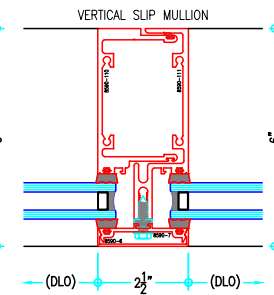

COVER CAP OPTIONS

5" Curtain Wall Caps

ALUMINUM
CURTAIN
WALL

T18590 Series

2-1/2" Thermally-Improved Curtain Wall

(available in 5", 6", 7-3/8", 9" and 10-1/2" depths)

6" Curtain Wall

ALUMINUM
CURTAIN
WALL

TI8590 Series

2-1/2" Thermally-Improved Curtain Wall

(available in 5", 6", 7-3/8", 9" and 10-1/2" depths)

6" Curtain Wall

ALUMINUM
CURTAIN
WALL

T18590 Series

2-1/2" Thermally-Improved Curtain Wall

(available in 5", 6", 7-3/8", 9" and 10-1/2" depths)

6" Curtain Wall

ALUMINUM
CURTAIN
WALL

T18590 Series

2-1/2" Thermally-Improved Curtain Wall

(available in 5", 6", 7-3/8", 9" and 10-1/2" depths)

6" Curtain Wall

ALUMINUM
CURTAIN
WALL

T18590 Series