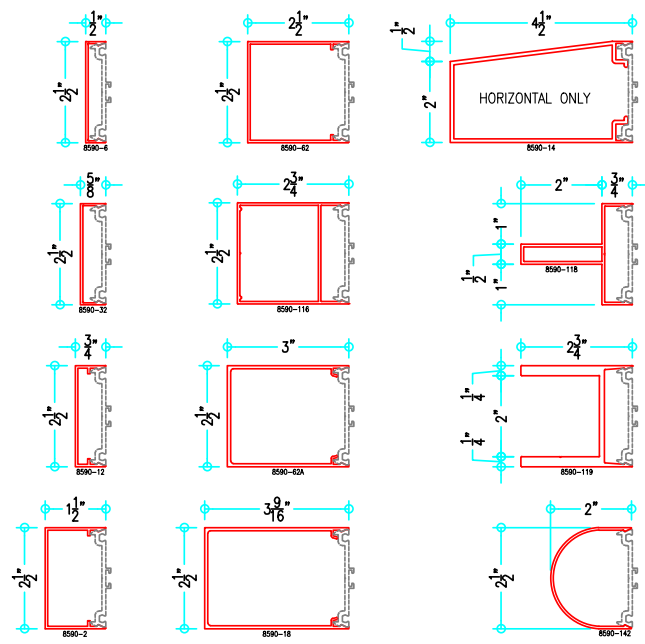

7-3/8" Curtain Wall

ALUMINUM
CURTAIN
WALL

T18590 Series

2-1/2" Thermally-Improved Curtain Wall

(available in 5", 6", 7-3/8", 9" and 10-1/2" depths)

7-3/8" Curtain Wall

ALUMINUM
CURTAIN
WALL

T18590 Series

2-1/2" Thermally-Improved Curtain Wall

(available in 5", 6", 7-3/8", 9" and 10-1/2" depths)

7-3/8" Curtain Wall

ALUMINUM
CURTAIN
WALL

T18590 Series

2-1/2" Thermally-Improved Curtain Wall

(available in 5", 6", 7-3/8", 9" and 10-1/2" depths)

COVER CAP OPTIONS

7-3/8" Curtain Wall

ALUMINUM
CURTAIN
WALL

T18590 Series

2-1/2" Thermally-Improved Curtain Wall

(available in 5", 6", 7-3/8", 9" and 10-1/2" depths)

7-3/8" Curtain Wall

ALUMINUM
CURTAIN
WALL

T18590 Series

2-1/2" Thermally-Improved Curtain Wall

(available in 5", 6", 7-3/8", 9" and 10-1/2" depths)

9" Curtain Wall

ALUMINUM
CURTAIN
WALL

T18590 Series

2-1/2" Thermally-Improved Curtain Wall

(available in 5", 6", 7-3/8", 9" and 10-1/2" depths)