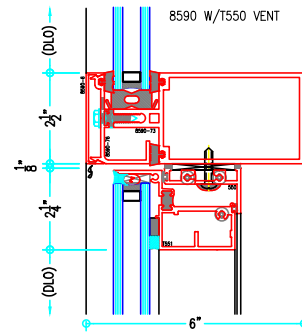

TI8590 Series

2-1/2" Thermally-Improved Curtain Wall

(available in 5", 6", 7-3/8", 9" and 10-1/2" depths)

6" Curtain Wall

ALUMINUM
CURTAIN
WALL

T18590 Series

2-1/2" Thermally-Improved Curtain Wall

(available in 5", 6", 7-3/8", 9" and 10-1/2" depths)

6" Curtain Wall

ALUMINUM
CURTAIN
WALL

T18590 Series

2-1/2" Thermally-Improved Curtain Wall

(available in 5", 6", 7-3/8", 9" and 10-1/2" depths)

6" Curtain Wall

ALUMINUM
CURTAIN
WALL

T18590 Series