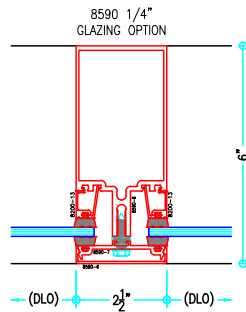

(available in 5", 6", 7-3/8", 9" and 10-1/2" depths)

E

F

5" Curtain Wall

ALUMINUM
CURTAIN
WALL

T18590 Series

2-1/2" Thermally-Improved Curtain Wall

(available in 5", 6", 7-3/8", 9" and 10-1/2" depths)

COVER CAP OPTIONS

5" Curtain Wall Caps

ALUMINUM
CURTAIN
WALL

T18590 Series

2-1/2" Thermally-Improved Curtain Wall

(available in 5", 6", 7-3/8", 9" and 10-1/2" depths)

6" Curtain Wall

ALUMINUM
CURTAIN
WALL

TI8590 Series

2-1/2" Thermally-Improved Curtain Wall

(available in 5", 6", 7-3/8", 9" and 10-1/2" depths)

6" Curtain Wall

ALUMINUM
CURTAIN
WALL

T18590 Series

2-1/2" Thermally-Improved Curtain Wall

(available in 5", 6", 7-3/8", 9" and 10-1/2" depths)

6" Curtain Wall

ALUMINUM
CURTAIN
WALL

T18590 Series

2-1/2" Thermally-Improved Curtain Wall

(available in 5", 6", 7-3/8", 9" and 10-1/2" depths)

6" Curtain Wall

ALUMINUM
CURTAIN
WALL

T18590 Series