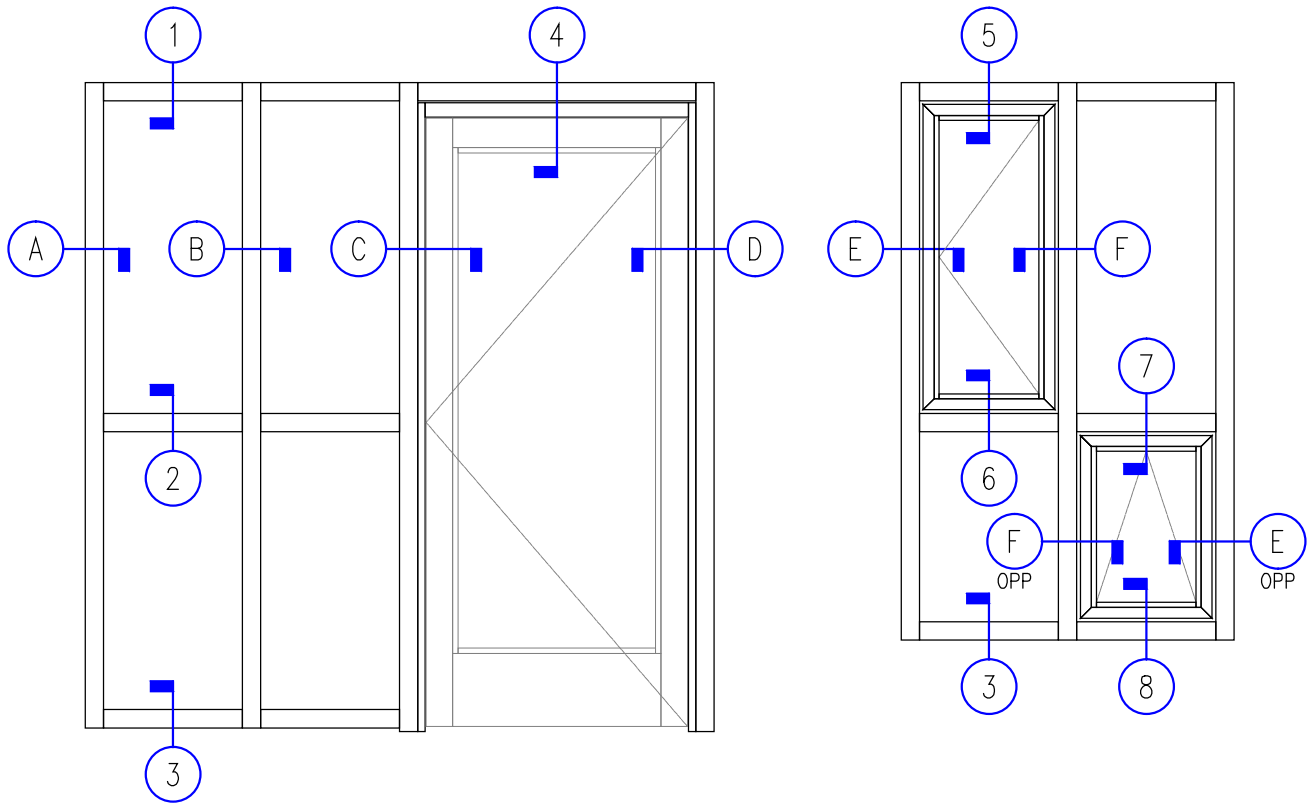

2-1/2" Thermally-Improved Curtain Wall

(available in 5", 6", 7-3/8", 9" and 10-1/2" depths)

7-3/8" Curtain Wall

ALUMINUM
CURTAIN
WALL

T18590 Series

2-1/2" Thermally-Improved Curtain Wall

(available in 5", 6", 7-3/8", 9" and 10-1/2" depths)

COVER CAP OPTIONS

7-3/8" Curtain Wall

ALUMINUM
CURTAIN
WALL

T18590 Series

2-1/2" Thermally-Improved Curtain Wall

(available in 5", 6", 7-3/8", 9" and 10-1/2" depths)

7-3/8" Curtain Wall

ALUMINUM
CURTAIN
WALL

T18590 Series

2-1/2" Thermally-Improved Curtain Wall

(available in 5", 6", 7-3/8", 9" and 10-1/2" depths)

9" Curtain Wall

ALUMINUM
CURTAIN
WALL

T18590 Series

2-1/2" Thermally-Improved Curtain Wall

(available in 5", 6", 7-3/8", 9" and 10-1/2" depths)

9" Curtain Wall

ALUMINUM
CURTAIN
WALL

TI8590 Series

2-1/2" Thermally-Improved Curtain Wall

(available in 5", 6", 7-3/8", 9" and 10-1/2" depths)

9" Curtain Wall

ALUMINUM
CURTAIN
WALL

T18590 Series