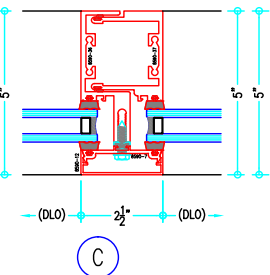

ALUMINUM
CURTAIN
WALL

TI8590 Series

2-1/2" Thermally-Improved Curtain Wall

(available in 5", 6", 7-3/8", 9" and 10-1/2" depths)

5" Curtain Wall

ALUMINUM
CURTAIN
WALL

T18590 Series

2-1/2" Thermally-Improved Curtain Wall

(available in 5", 6", 7-3/8", 9" and 10-1/2" depths)

E

F

5" Curtain Wall

ALUMINUM
CURTAIN
WALL

T18590 Series

2-1/2" Thermally-Improved Curtain Wall

(available in 5", 6", 7-3/8", 9" and 10-1/2" depths)