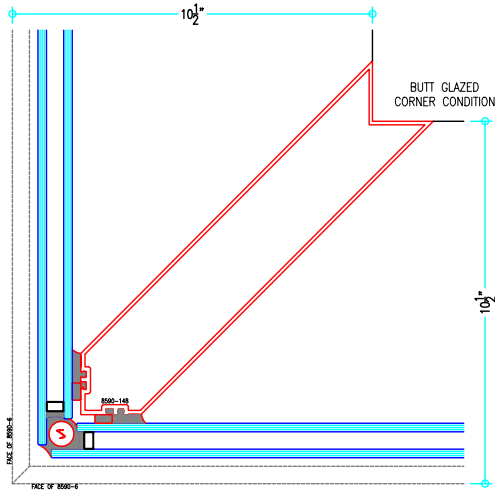

2-1/2" Thermally-Improved Curtain Wall

(available in 5", 6", 7-3/8", 9" and 10-1/2" depths)

9" Curtain Wall

ALUMINUM
CURTAIN
WALL

T18590 Series

2-1/2" Thermally-Improved Curtain Wall

(available in 5", 6", 7-3/8", 9" and 10-1/2" depths)

2-1/2" Thermally-Improved Curtain Wall

(available in 5", 6", 7-3/8", 9" and 10-1/2" depths)

10-1/2" Curtain Wall

ALUMINUM
CURTAIN
WALL

T18590 Series

2-1/2" Thermally-Improved Curtain Wall

(available in 5", 6", 7-3/8", 9" and 10-1/2" depths)

10-1/2" Curtain Wall

ALUMINUM
CURTAIN
WALL

T18590 Series

2-1/2" Thermally-Improved Curtain Wall

(available in 5", 6", 7-3/8", 9" and 10-1/2" depths)

10-1/2" Curtain Wall

ALUMINUM
CURTAIN
WALL

T18590 Series

2-1/2" Thermally-Improved Curtain Wall

(available in 5", 6", 7-3/8", 9" and 10-1/2" depths)

COVER CAP OPTIONS

10-1/2" Curtain Wall