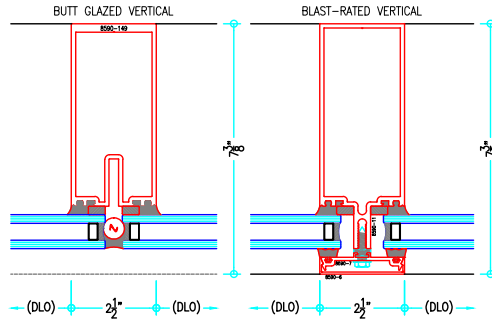

2-1/2" Thermally-Improved Curtain Wall

(available in 5", 6", 7-3/8", 9" and 10-1/2" depths)

7-3/8" Curtain Wall

ALUMINUM
CURTAIN
WALL

T18590 Series

2-1/2" Thermally-Improved Curtain Wall

(available in 5", 6", 7-3/8", 9" and 10-1/2" depths)

COVER CAP OPTIONS

7-3/8" Curtain Wall

ALUMINUM
CURTAIN
WALL

T18590 Series

2-1/2" Thermally-Improved Curtain Wall

(available in 5", 6", 7-3/8", 9" and 10-1/2" depths)

7-3/8" Curtain Wall

ALUMINUM
CURTAIN
WALL

T18590 Series

2-1/2" Thermally-Improved Curtain Wall

(available in 5", 6", 7-3/8", 9" and 10-1/2" depths)

9" Curtain Wall

ALUMINUM
CURTAIN
WALL

T18590 Series

2-1/2" Thermally-Improved Curtain Wall

(available in 5", 6", 7-3/8", 9" and 10-1/2" depths)