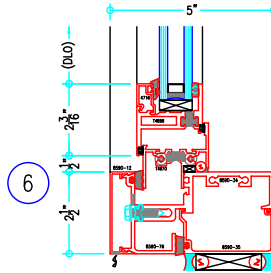

ALUMINUM
CURTAIN
WALL

TI8590 Series

2-1/2" Thermally-Improved Curtain Wall

(available in 5", 6", 7-3/8", 9" and 10-1/2" depths)

5" Curtain Wall

ALUMINUM
CURTAIN
WALL

T18590 Series

2-1/2" Thermally-Improved Curtain Wall

(available in 5", 6", 7-3/8", 9" and 10-1/2" depths)

E

F

5" Curtain Wall

ALUMINUM
CURTAIN
WALL

T18590 Series

2-1/2" Thermally-Improved Curtain Wall

(available in 5", 6", 7-3/8", 9" and 10-1/2" depths)

COVER CAP OPTIONS

5" Curtain Wall Caps

ALUMINUM
CURTAIN
WALL

T18590 Series

2-1/2" Thermally-Improved Curtain Wall

(available in 5", 6", 7-3/8", 9" and 10-1/2" depths)

6" Curtain Wall

ALUMINUM
CURTAIN
WALL