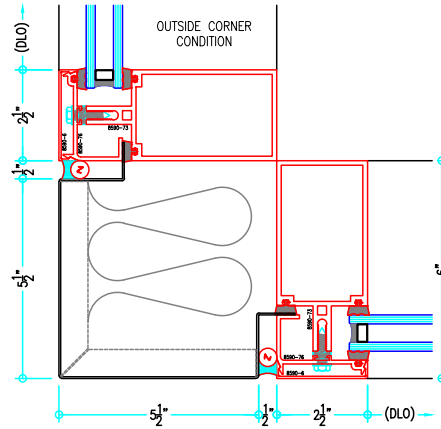

COVER CAP OPTIONS

5" Curtain Wall Caps

ALUMINUM
CURTAIN
WALL

T18590 Series

2-1/2" Thermally-Improved Curtain Wall

(available in 5", 6", 7-3/8", 9" and 10-1/2" depths)

6" Curtain Wall

ALUMINUM
CURTAIN
WALL

TI8590 Series

2-1/2" Thermally-Improved Curtain Wall

(available in 5", 6", 7-3/8", 9" and 10-1/2" depths)

6" Curtain Wall

ALUMINUM
CURTAIN
WALL

T18590 Series

2-1/2" Thermally-Improved Curtain Wall

(available in 5", 6", 7-3/8", 9" and 10-1/2" depths)

6" Curtain Wall

ALUMINUM
CURTAIN
WALL

T18590 Series

2-1/2" Thermally-Improved Curtain Wall

(available in 5", 6", 7-3/8", 9" and 10-1/2" depths)

6" Curtain Wall

ALUMINUM
CURTAIN
WALL

T18590 Series

2-1/2" Thermally-Improved Curtain Wall

(available in 5", 6", 7-3/8", 9" and 10-1/2" depths)

COVER CAP OPTIONS

6" Curtain Wall

ALUMINUM
CURTAIN
WALL

T18590 Series

2-1/2" Thermally-Improved Curtain Wall

(available in 5", 6", 7-3/8", 9" and 10-1/2" depths)