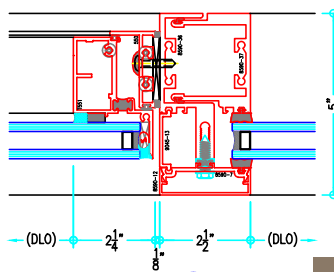

ALUMINUM
CURTAIN
WALL

TI8590 Series

2-1/2" Thermally-Improved Curtain Wall

(available in 5", 6", 7-3/8", 9" and 10-1/2" depths)

5" Curtain Wall

ALUMINUM
CURTAIN
WALL

T18590 Series

2-1/2" Thermally-Improved Curtain Wall

(available in 5", 6", 7-3/8", 9" and 10-1/2" depths)

E

F

5" Curtain Wall

ALUMINUM
CURTAIN
WALL

T18590 Series

2-1/2" Thermally-Improved Curtain Wall

(available in 5", 6", 7-3/8", 9" and 10-1/2" depths)

COVER CAP OPTIONS

5" Curtain Wall Caps

ALUMINUM
CURTAIN
WALL

T18590 Series

2-1/2" Thermally-Improved Curtain Wall

(available in 5", 6", 7-3/8", 9" and 10-1/2" depths)

6" Curtain Wall

ALUMINUM
CURTAIN
WALL