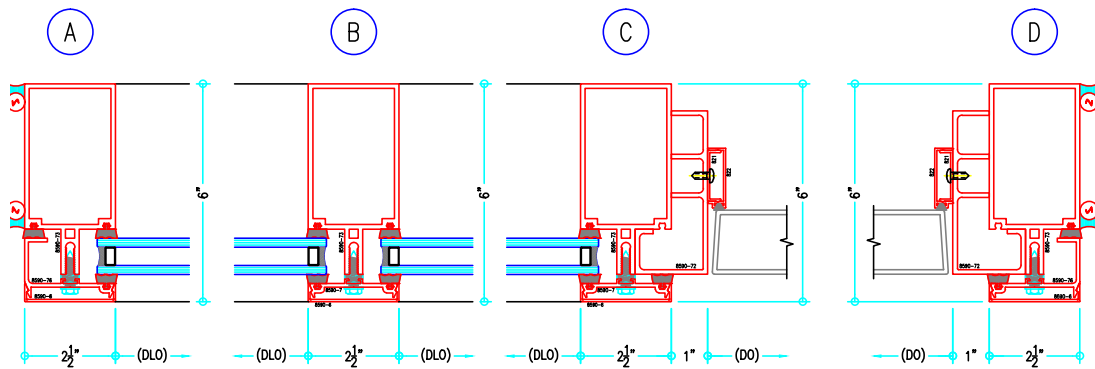

(available in 5", 6", 7-3/8", 9" and 10-1/2" depths)

E

F

5" Curtain Wall

ALUMINUM
CURTAIN
WALL

T18590 Series

2-1/2" Thermally-Improved Curtain Wall

(available in 5", 6", 7-3/8", 9" and 10-1/2" depths)

COVER CAP OPTIONS

5" Curtain Wall Caps

ALUMINUM
CURTAIN
WALL

T18590 Series

2-1/2" Thermally-Improved Curtain Wall

(available in 5", 6", 7-3/8", 9" and 10-1/2" depths)

6" Curtain Wall

ALUMINUM
CURTAIN
WALL

TI8590 Series

2-1/2" Thermally-Improved Curtain Wall

(available in 5", 6", 7-3/8", 9" and 10-1/2" depths)

6" Curtain Wall

ALUMINUM
CURTAIN
WALL

T18590 Series

2-1/2" Thermally-Improved Curtain Wall

(available in 5", 6", 7-3/8", 9" and 10-1/2" depths)

6" Curtain Wall

ALUMINUM
CURTAIN
WALL

T18590 Series

2-1/2" Thermally-Improved Curtain Wall

(available in 5", 6", 7-3/8", 9" and 10-1/2" depths)

6" Curtain Wall

ALUMINUM
CURTAIN
WALL

T18590 Series