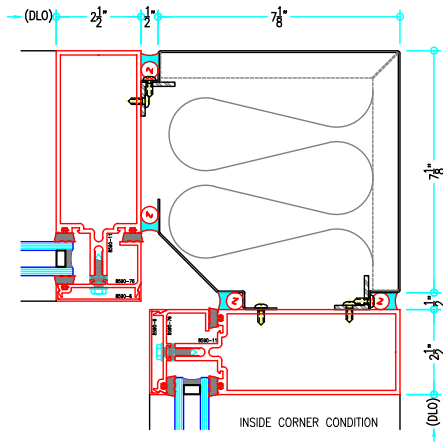

2-1/2" Thermally-Improved Curtain Wall

(available in 5", 6", 7-3/8", 9" and 10-1/2" depths)

7-3/8" Curtain Wall

ALUMINUM
CURTAIN
WALL

T18590 Series

2-1/2" Thermally-Improved Curtain Wall

(available in 5", 6", 7-3/8", 9" and 10-1/2" depths)

COVER CAP OPTIONS

7-3/8" Curtain Wall

ALUMINUM
CURTAIN
WALL

T18590 Series

2-1/2" Thermally-Improved Curtain Wall

(available in 5", 6", 7-3/8", 9" and 10-1/2" depths)

7-3/8" Curtain Wall

ALUMINUM
CURTAIN
WALL

T18590 Series

2-1/2" Thermally-Improved Curtain Wall

(available in 5", 6", 7-3/8", 9" and 10-1/2" depths)

9" Curtain Wall

ALUMINUM
CURTAIN
WALL

T18590 Series

2-1/2" Thermally-Improved Curtain Wall

(available in 5", 6", 7-3/8", 9" and 10-1/2" depths)

9" Curtain Wall

ALUMINUM
CURTAIN
WALL

TI8590 Series

2-1/2" Thermally-Improved Curtain Wall

(available in 5", 6", 7-3/8", 9" and 10-1/2" depths)

9" Curtain Wall

ALUMINUM
CURTAIN
WALL

T18590 Series