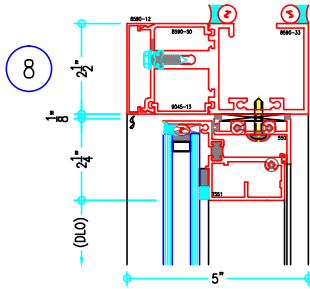

ALUMINUM
CURTAIN
WALL

TI8590 Series

2-1/2" Thermally-Improved Curtain Wall

(available in 5", 6", 7-3/8", 9" and 10-1/2" depths)

5" Curtain Wall

ALUMINUM
CURTAIN
WALL

T18590 Series

2-1/2" Thermally-Improved Curtain Wall

(available in 5", 6", 7-3/8", 9" and 10-1/2" depths)

E

F

5" Curtain Wall

ALUMINUM
CURTAIN
WALL

T18590 Series

2-1/2" Thermally-Improved Curtain Wall

(available in 5", 6", 7-3/8", 9" and 10-1/2" depths)

COVER CAP OPTIONS

5" Curtain Wall Caps

ALUMINUM
CURTAIN
WALL

T18590 Series

2-1/2" Thermally-Improved Curtain Wall

(available in 5", 6", 7-3/8", 9" and 10-1/2" depths)

6" Curtain Wall

ALUMINUM
CURTAIN
WALL