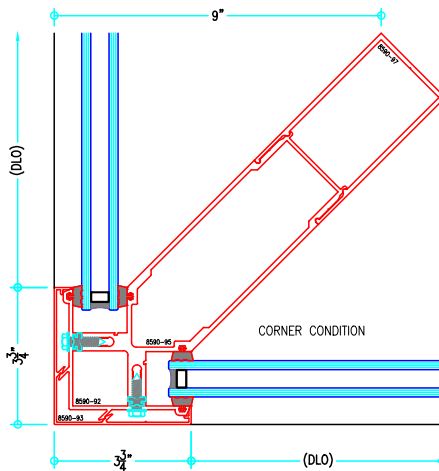

T18590 Series

2-1/2" Thermally-Improved Curtain Wall

(available in 5", 6", 7-3/8", 9" and 10-1/2" depths)

9" Curtain Wall

ALUMINUM
CURTAIN
WALL

T18590 Series

2-1/2" Thermally-Improved Curtain Wall

(available in 5", 6", 7-3/8", 9" and 10-1/2" depths)

9" Curtain Wall

ALUMINUM
CURTAIN
WALL

TI8590 Series

2-1/2" Thermally-Improved Curtain Wall

(available in 5", 6", 7-3/8", 9" and 10-1/2" depths)

9" Curtain Wall

ALUMINUM
CURTAIN
WALL

T18590 Series

2-1/2" Thermally-Improved Curtain Wall

(available in 5", 6", 7-3/8", 9" and 10-1/2" depths)

9" Curtain Wall

ALUMINUM
CURTAIN
WALL

T18590 Series

2-1/2" Thermally-Improved Curtain Wall

(available in 5", 6", 7-3/8", 9" and 10-1/2" depths)

9" Curtain Wall

ALUMINUM
CURTAIN
WALL

T18590 Series

2-1/2" Thermally-Improved Curtain Wall

(available in 5", 6", 7-3/8", 9" and 10-1/2" depths)

10-1/2" Curtain Wall

ALUMINUM
CURTAIN
WALL

T18590 Series