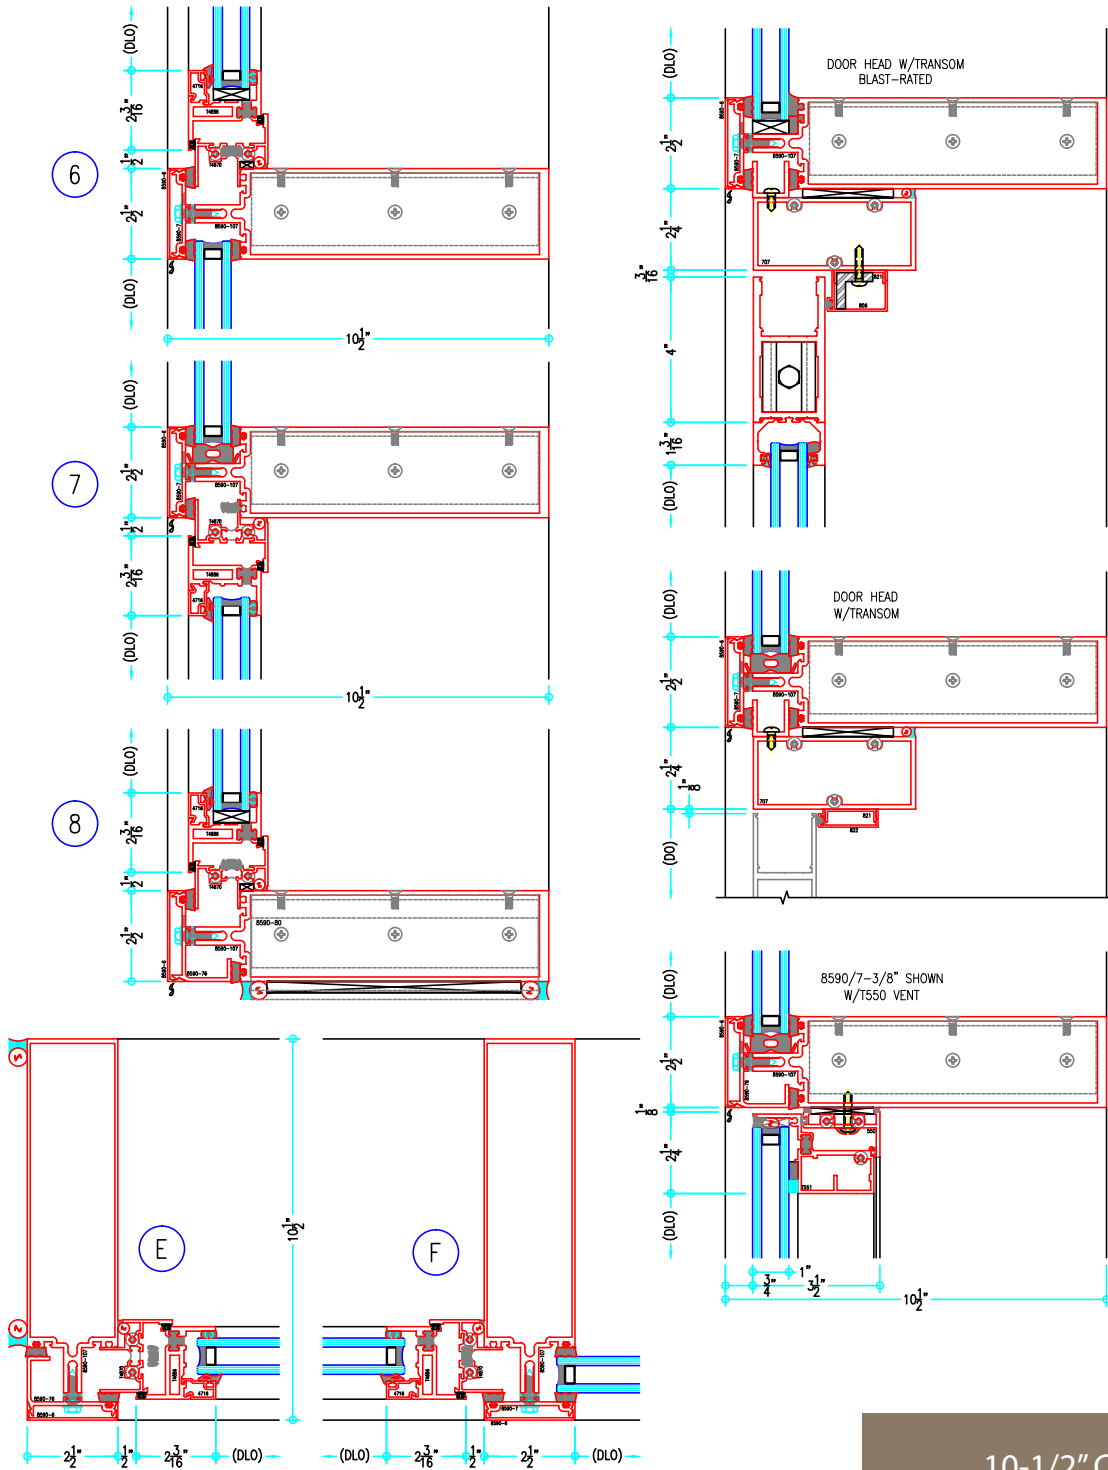

2-1/2" Thermally-Improved Curtain Wall

(available in 5", 6", 7-3/8", 9" and 10-1/2" depths)

9" Curtain Wall

ALUMINUM
CURTAIN
WALL

T18590 Series

2-1/2" Thermally-Improved Curtain Wall

(available in 5", 6", 7-3/8", 9" and 10-1/2" depths)

9" Curtain Wall

ALUMINUM
CURTAIN
WALL

T18590 Series

2-1/2" Thermally-Improved Curtain Wall

(available in 5", 6", 7-3/8", 9" and 10-1/2" depths)

10-1/2" Curtain Wall

ALUMINUM
CURTAIN
WALL

T18590 Series

2-1/2" Thermally-Improved Curtain Wall

(available in 5", 6", 7-3/8", 9" and 10-1/2" depths)

10-1/2" Curtain Wall

ALUMINUM
CURTAIN
WALL

T18590 Series

2-1/2" Thermally-Improved Curtain Wall

(available in 5", 6", 7-3/8", 9" and 10-1/2" depths)

10-1/2" Curtain Wall

ALUMINUM
CURTAIN
WALL

T18590 Series

2-1/2" Thermally-Improved Curtain Wall

(available in 5", 6", 7-3/8", 9" and 10-1/2" depths)

10-1/2" Curtain Wall

ALUMINUM
CURTAIN
WALL

T18590 Series