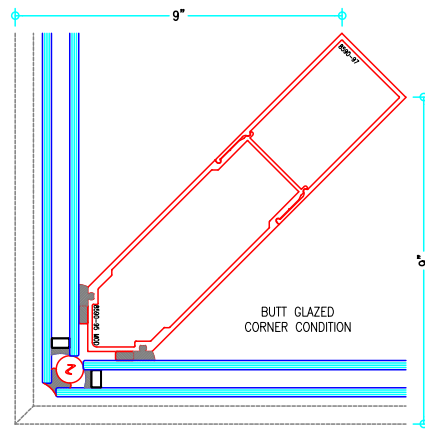

T18590 Series

2-1/2" Thermally-Improved Curtain Wall

(available in 5", 6", 7-3/8", 9" and 10-1/2" depths)

9" Curtain Wall

ALUMINUM
CURTAIN
WALL

T18590 Series

2-1/2" Thermally-Improved Curtain Wall

(available in 5", 6", 7-3/8", 9" and 10-1/2" depths)

9" Curtain Wall

ALUMINUM
CURTAIN
WALL

TI8590 Series

2-1/2" Thermally-Improved Curtain Wall

(available in 5", 6", 7-3/8", 9" and 10-1/2" depths)

9" Curtain Wall

ALUMINUM
CURTAIN
WALL

T18590 Series

2-1/2" Thermally-Improved Curtain Wall

(available in 5", 6", 7-3/8", 9" and 10-1/2" depths)

9" Curtain Wall

ALUMINUM
CURTAIN
WALL

T18590 Series

2-1/2" Thermally-Improved Curtain Wall

(available in 5", 6", 7-3/8", 9" and 10-1/2" depths)

9" Curtain Wall

ALUMINUM
CURTAIN
WALL

T18590 Series

2-1/2" Thermally-Improved Curtain Wall

(available in 5", 6", 7-3/8", 9" and 10-1/2" depths)

10-1/2" Curtain Wall

ALUMINUM
CURTAIN
WALL

T18590 Series