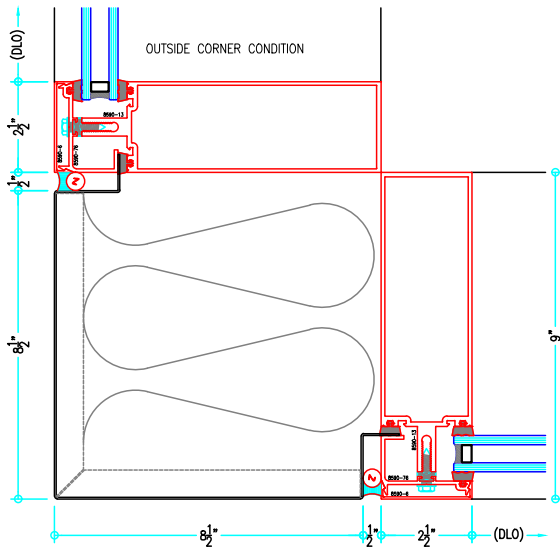

T18590 Series

2-1/2" Thermally-Improved Curtain Wall

(available in 5", 6", 7-3/8", 9" and 10-1/2" depths)

9" Curtain Wall

ALUMINUM
CURTAIN
WALL

T18590 Series

2-1/2" Thermally-Improved Curtain Wall

(available in 5", 6", 7-3/8", 9" and 10-1/2" depths)

9" Curtain Wall

ALUMINUM
CURTAIN
WALL

TI8590 Series

2-1/2" Thermally-Improved Curtain Wall

(available in 5", 6", 7-3/8", 9" and 10-1/2" depths)

9" Curtain Wall

ALUMINUM
CURTAIN
WALL

T18590 Series

2-1/2" Thermally-Improved Curtain Wall

(available in 5", 6", 7-3/8", 9" and 10-1/2" depths)

9" Curtain Wall

ALUMINUM
CURTAIN
WALL

T18590 Series

2-1/2" Thermally-Improved Curtain Wall

(available in 5", 6", 7-3/8", 9" and 10-1/2" depths)

9" Curtain Wall

ALUMINUM
CURTAIN
WALL

T18590 Series

2-1/2" Thermally-Improved Curtain Wall

(available in 5", 6", 7-3/8", 9" and 10-1/2" depths)

10-1/2" Curtain Wall

ALUMINUM
CURTAIN
WALL

T18590 Series