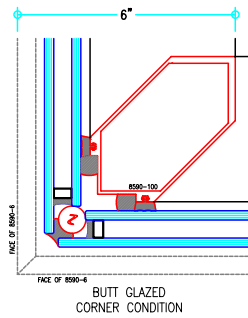

TI8590 Series

2-1/2" Thermally-Improved Curtain Wall

(available in 5", 6", 7-3/8", 9" and 10-1/2" depths)

6" Curtain Wall

ALUMINUM
CURTAIN
WALL

T18590 Series

2-1/2" Thermally-Improved Curtain Wall

(available in 5", 6", 7-3/8", 9" and 10-1/2" depths)

6" Curtain Wall

ALUMINUM
CURTAIN
WALL

T18590 Series

2-1/2" Thermally-Improved Curtain Wall

(available in 5", 6", 7-3/8", 9" and 10-1/2" depths)

6" Curtain Wall

ALUMINUM
CURTAIN
WALL

T18590 Series