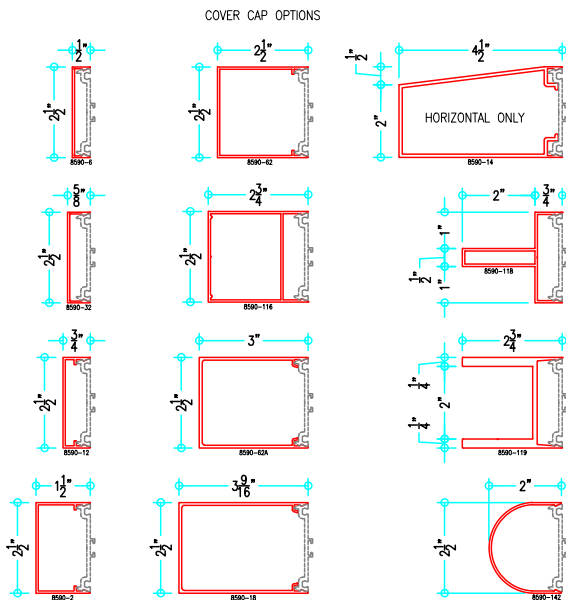

## 2-1/2" Thermally-Broken Curtain Wall

(available in 5", 6", 7-3/8", 9" and 10-1/2" depths)

9" Curtain Wall

ALUMINUM  
CURTAIN  
WALL