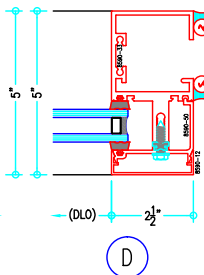

## 2-1/2" Thermally-Broken Curtain Wall

(available in 5", 6", 7-3/8", 9" and 10-1/2" depths)

5" Curtain Wall

ALUMINUM  
CURTAIN  
WALL