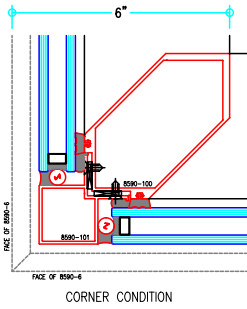

ALUMINUM
CURTAIN
WALL

T8590 Series

2-1/2" Thermally-Broken Curtain Wall

(available in 5", 6", 7-3/8", 9" and 10-1/2" depths)

6" Curtain Wall