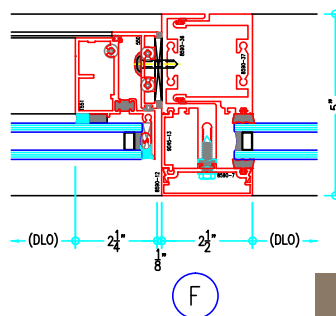

ALUMINUM
CURTAIN
WALL

T8590 Series

2-1/2" Thermally-Broken Curtain Wall

(available in 5", 6", 7-3/8", 9" and 10-1/2" depths)

5" Curtain Wall