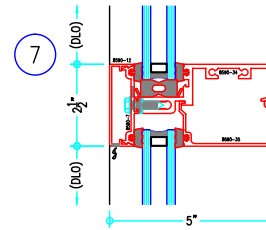

## 2-1/2" Thermally-Broken Curtain Wall

(available in 5", 6", 7-3/8", 9" and 10-1/2" depths)

5" Curtain Wall

ALUMINUM  
CURTAIN  
WALL