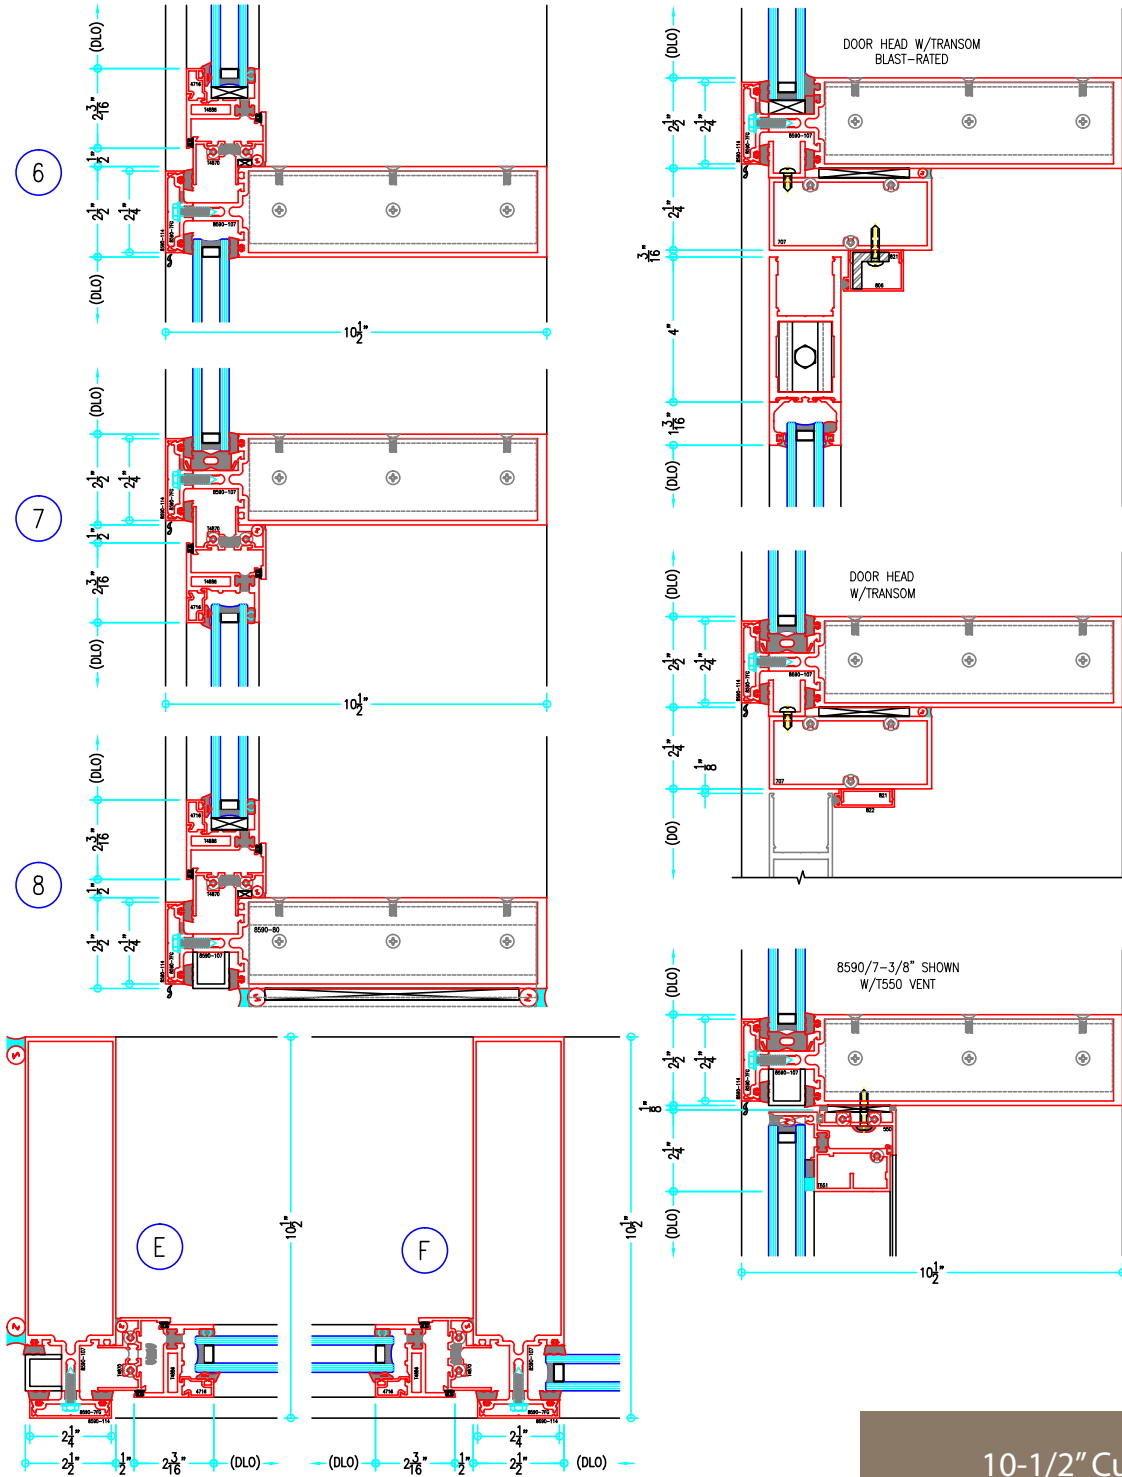

## 2-1/2" Thermally-Broken Curtain Wall

(available in 5", 6", 7-3/8", 9" and 10-1/2" depths)

9" Curtain Wall

ALUMINUM  
CURTAIN  
WALL

## 2-1/2" Thermally-Broken Curtain Wall

(available in 5", 6", 7-3/8", 9" and 10-1/2" depths)

10-1/2" Curtain Wall

ALUMINUM  
CURTAIN  
WALL