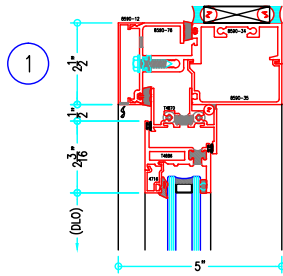

## 2-1/2" Thermally-Broken Curtain Wall

(available in 5", 6", 7-3/8", 9" and 10-1/2" depths)

5" Curtain Wall

ALUMINUM  
CURTAIN  
WALL