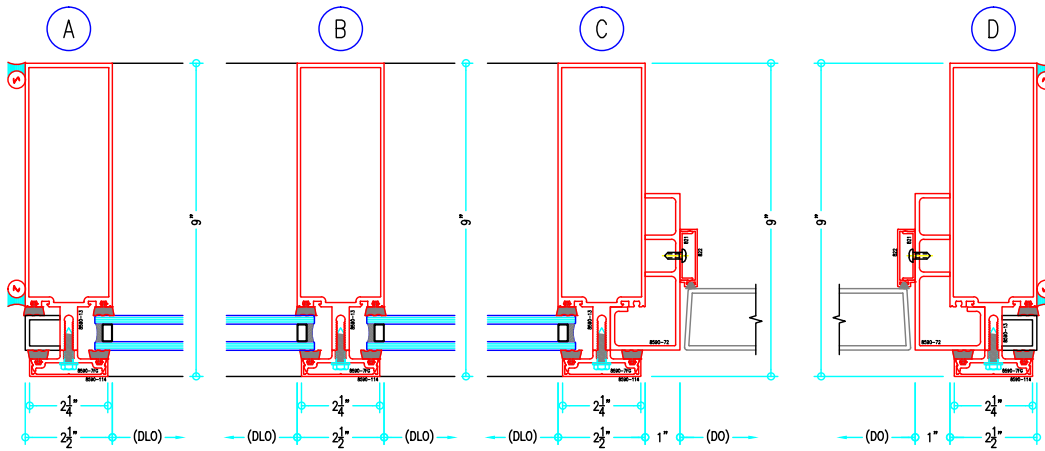

ALUMINUM
CURTAIN
WALL

T8590 Series

2-1/2" Thermally-Broken Curtain Wall

(available in 5", 6", 7-3/8", 9" and 10-1/2" depths)

9" Curtain Wall