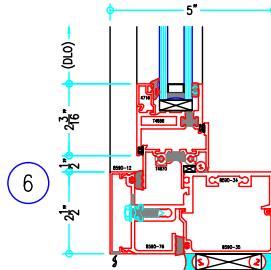

## 2-1/2" Thermally-Broken Curtain Wall

(available in 5", 6", 7-3/8", 9" and 10-1/2" depths)

5" Curtain Wall

ALUMINUM  
CURTAIN  
WALL