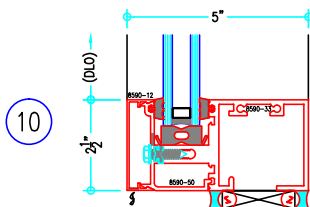

ALUMINUM
CURTAIN
WALL

T8590 Series

2-1/2" Thermally-Broken Curtain Wall

(available in 5", 6", 7-3/8", 9" and 10-1/2" depths)

5" Curtain Wall