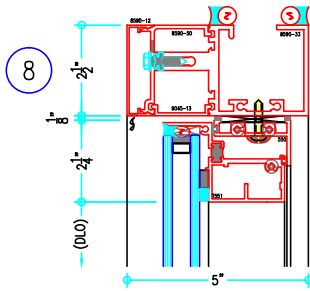

ALUMINUM
CURTAIN
WALL

T8590 Series

2-1/2" Thermally-Broken Curtain Wall

(available in 5", 6", 7-3/8", 9" and 10-1/2" depths)

5" Curtain Wall