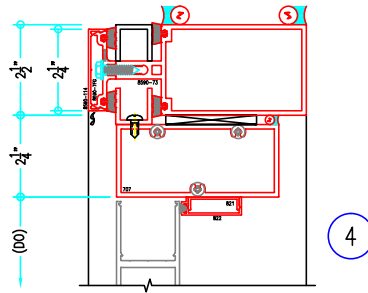

ALUMINUM
CURTAIN
WALL

T8590 Series

2-1/2" Thermally-Broken Curtain Wall

(available in 5", 6", 7-3/8", 9" and 10-1/2" depths)

A

B

C

D