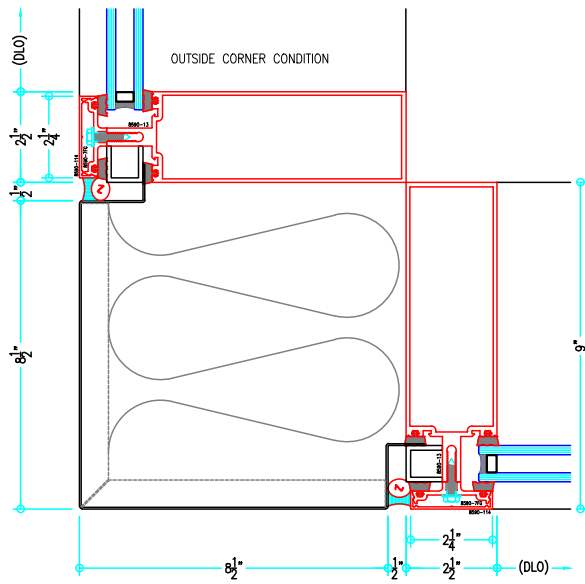

## 2-1/2" Thermally-Broken Curtain Wall

(available in 5", 6", 7-3/8", 9" and 10-1/2" depths)

9" Curtain Wall

ALUMINUM  
CURTAIN  
WALL