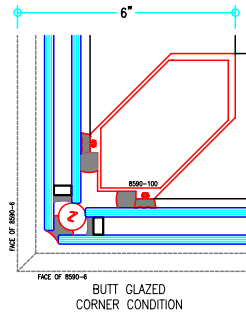

ALUMINUM
CURTAIN
WALL

T8590 Series

2-1/2" Thermally-Broken Curtain Wall

(available in 5", 6", 7-3/8", 9" and 10-1/2" depths)

6" Curtain Wall