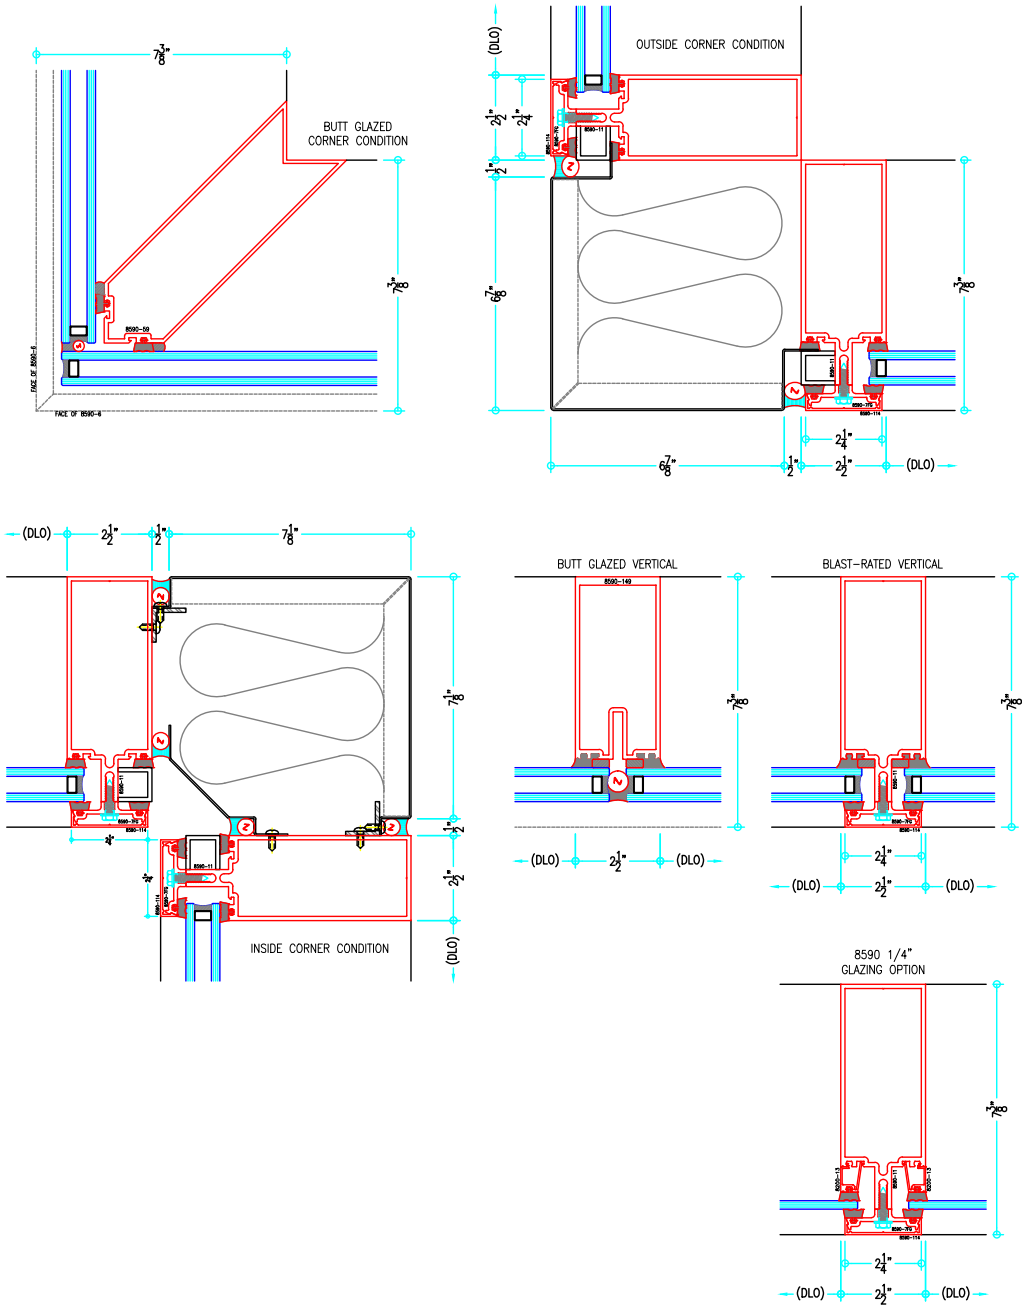

## 2-1/2" Thermally-Broken Curtain Wall

(available in 5", 6", 7-3/8", 9" and 10-1/2" depths)

7-3/8" Curtain Wall

ALUMINUM  
CURTAIN  
WALL

## 2-1/2" Thermally-Broken Curtain Wall

(available in 5", 6", 7-3/8", 9" and 10-1/2" depths)

9" Curtain Wall

ALUMINUM  
CURTAIN  
WALL