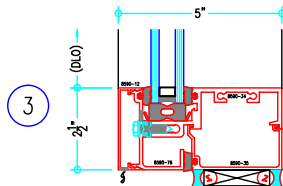

## 2-1/2" Thermally-Broken Curtain Wall

(available in 5", 6", 7-3/8", 9" and 10-1/2" depths)

5" Curtain Wall

ALUMINUM  
CURTAIN  
WALL