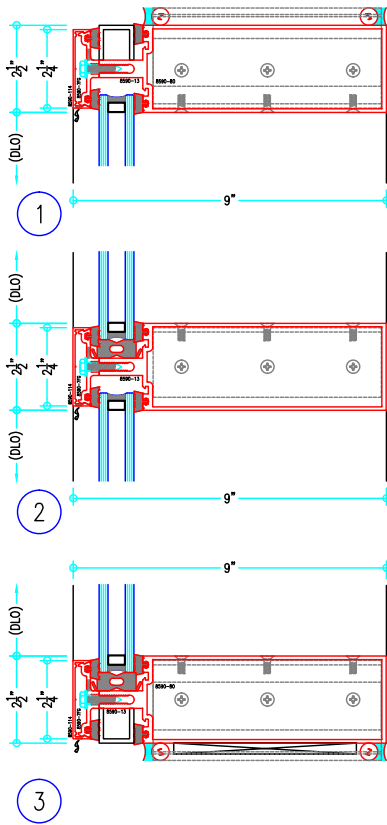

## 2-1/2" Thermally-Broken Curtain Wall

(available in 5", 6", 7-3/8", 9" and 10-1/2" depths)

7-3/8" Curtain Wall

ALUMINUM  
CURTAIN  
WALL

## 2-1/2" Thermally-Broken Curtain Wall

(available in 5", 6", 7-3/8", 9" and 10-1/2" depths)

9" Curtain Wall

ALUMINUM  
CURTAIN  
WALL