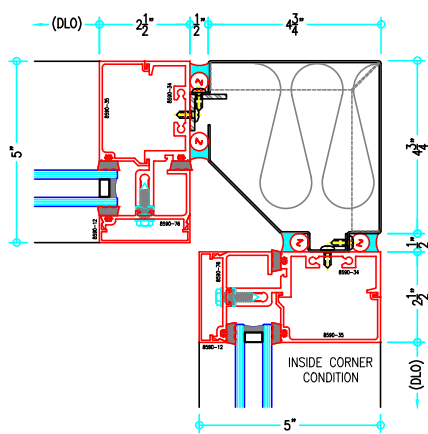

ALUMINUM
CURTAIN
WALL

T8590 Series

2-1/2" Thermally-Broken Curtain Wall

(available in 5", 6", 7-3/8", 9" and 10-1/2" depths)