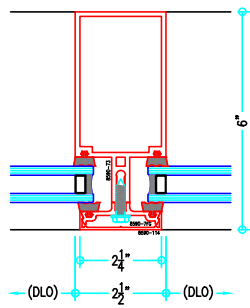

## 2-1/2" Thermally-Broken Curtain Wall

(available in 5", 6", 7-3/8", 9" and 10-1/2" depths)

A

B

C

D

6" Curtain Wall

ALUMINUM  
CURTAIN  
WALL