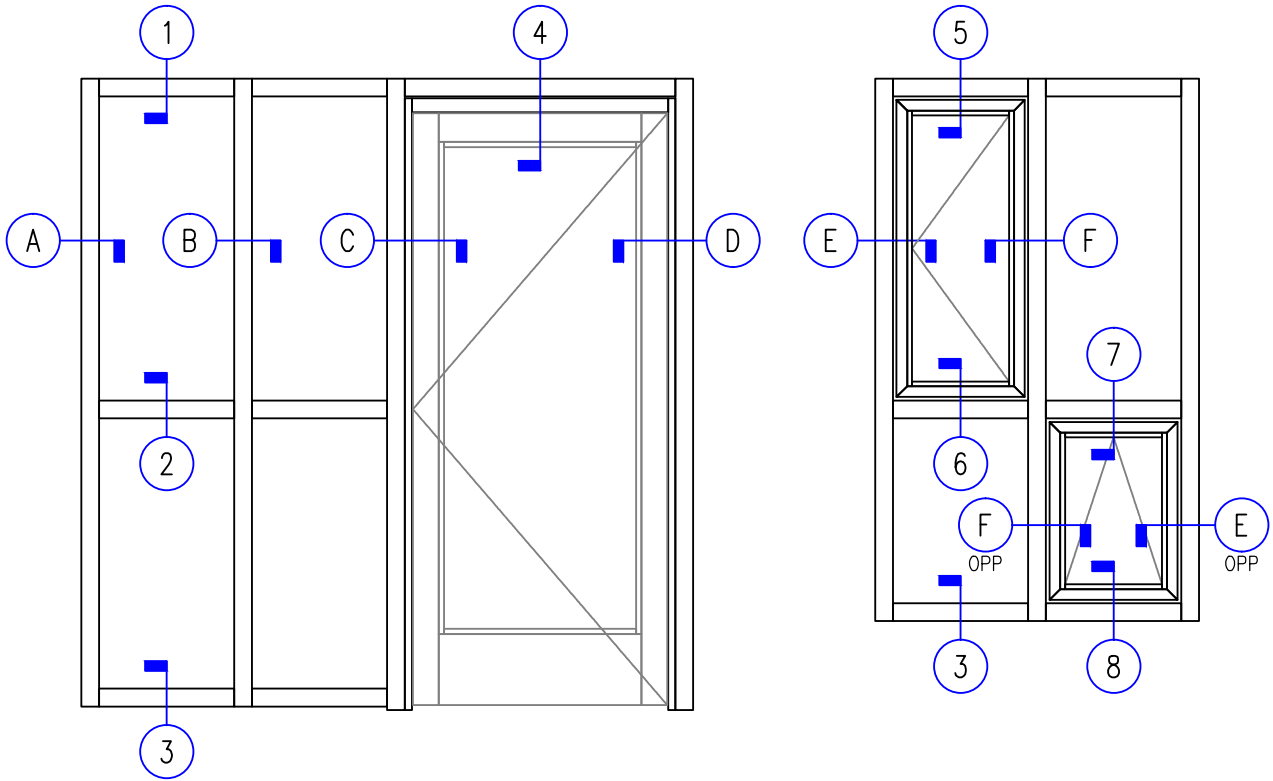

ALUMINUM
CURTAIN
WALL

T8590 Series

2-1/2" Thermally-Broken Curtain Wall

(available in 5", 6", 7-3/8", 9" and 10-1/2" depths)

7-3/8" Curtain Wall