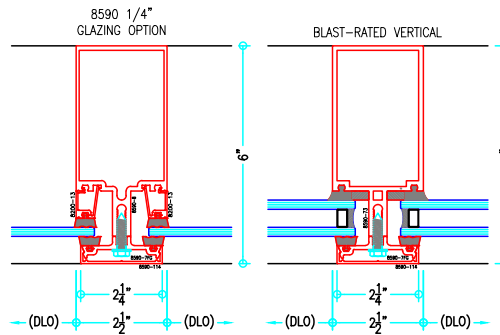

ALUMINUM
CURTAIN
WALL

T8590 Series

2-1/2" Thermally-Broken Curtain Wall

(available in 5", 6", 7-3/8", 9" and 10-1/2" depths)

6" Curtain Wall