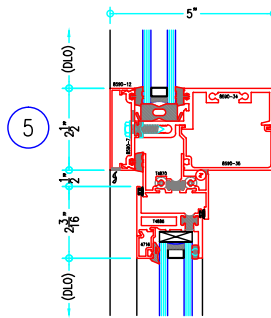

## 2-1/2" Thermally-Broken Curtain Wall

(available in 5", 6", 7-3/8", 9" and 10-1/2" depths)

5" Curtain Wall

ALUMINUM  
CURTAIN  
WALL