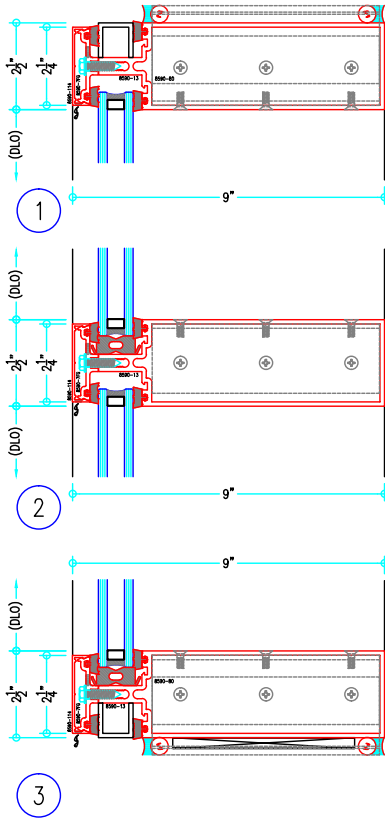

## 2-1/2" Thermally-Broken Curtain Wall

(available in 5", 6", 7-3/8", 9" and 10-1/2" depths)

7-3/8" Curtain Wall

ALUMINUM  
CURTAIN  
WALL