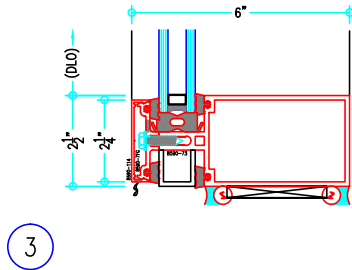

ALUMINUM
CURTAIN
WALL

T8590 Series

2-1/2" Thermally-Broken Curtain Wall

(available in 5", 6", 7-3/8", 9" and 10-1/2" depths)

A

B

C

D