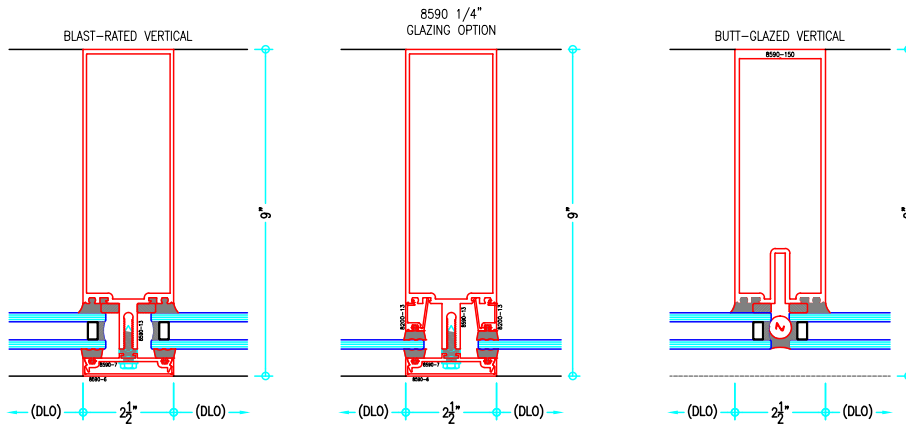

ALUMINUM
CURTAIN
WALL

T8590 Series

2-1/2" Thermally-Broken Curtain Wall

(available in 5", 6", 7-3/8", 9" and 10-1/2" depths)

9" Curtain Wall