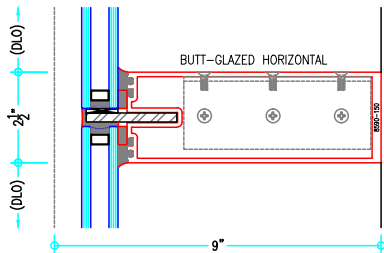

ALUMINUM
CURTAIN
WALL

T8590 Series

2-1/2" Thermally-Broken Curtain Wall

(available in 5", 6", 7-3/8", 9" and 10-1/2" depths)

9" Curtain Wall