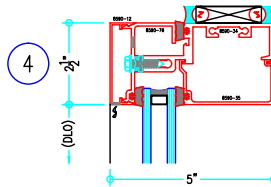

## 2-1/2" Thermally-Broken Curtain Wall

(available in 5", 6", 7-3/8", 9" and 10-1/2" depths)

5" Curtain Wall

ALUMINUM  
CURTAIN  
WALL