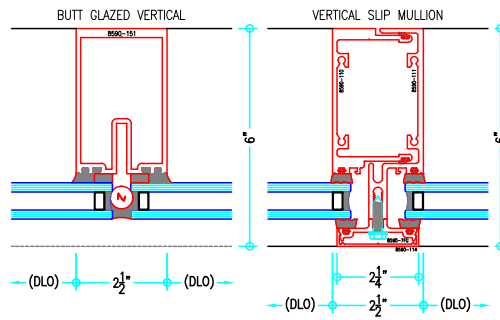

ALUMINUM
CURTAIN
WALL

T8590 Series

2-1/2" Thermally-Broken Curtain Wall

(available in 5", 6", 7-3/8", 9" and 10-1/2" depths)

6" Curtain Wall