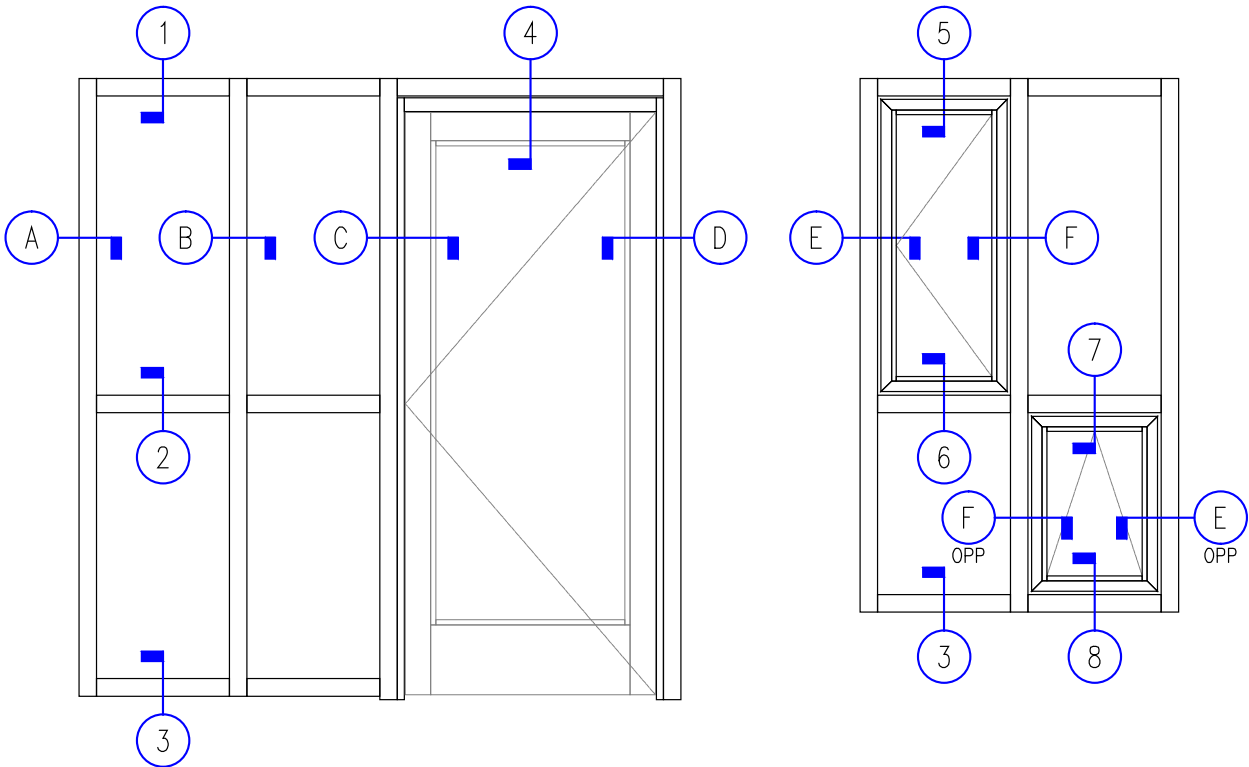

ALUMINUM
CURTAIN
WALL

T8590 Series

2-1/2" Thermally-Broken Curtain Wall

(available in 5", 6", 7-3/8", 9" and 10-1/2" depths)

6" Curtain Wall