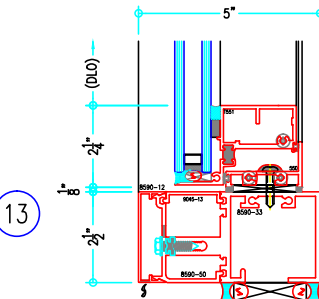

## 2-1/2" Thermally-Broken Curtain Wall

(available in 5", 6", 7-3/8", 9" and 10-1/2" depths)

5" Curtain Wall

ALUMINUM  
CURTAIN  
WALL