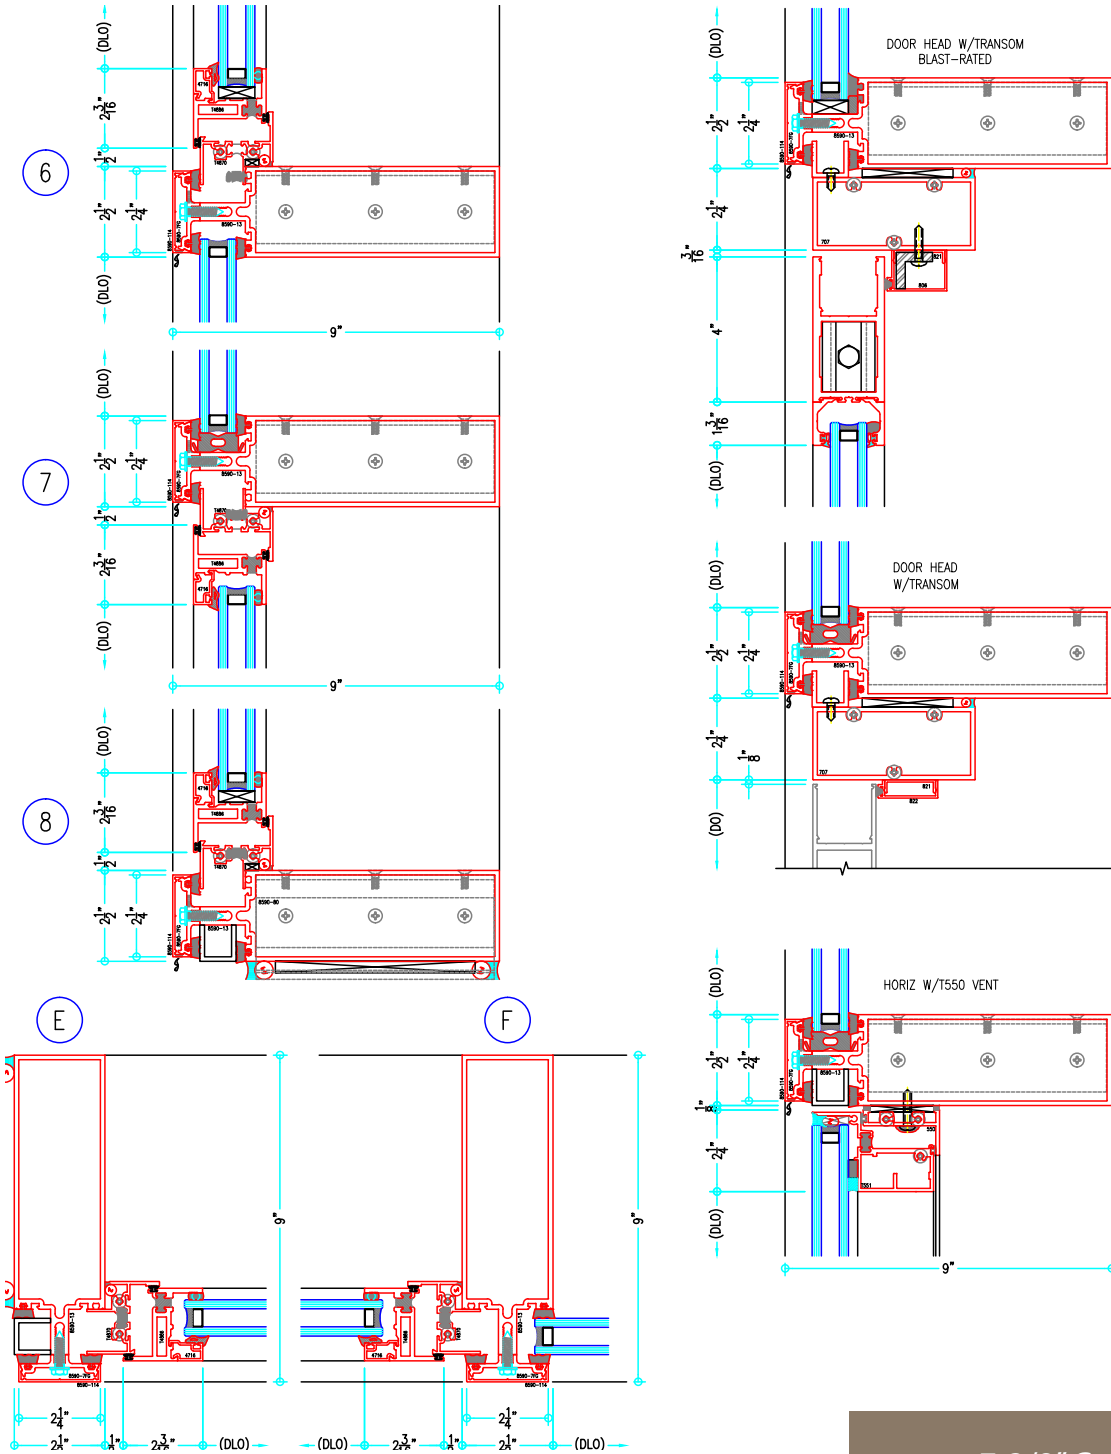

## 2-1/2" Thermally-Broken Curtain Wall

(available in 5", 6", 7-3/8", 9" and 10-1/2" depths)

7-3/8" Curtain Wall

ALUMINUM  
CURTAIN  
WALL