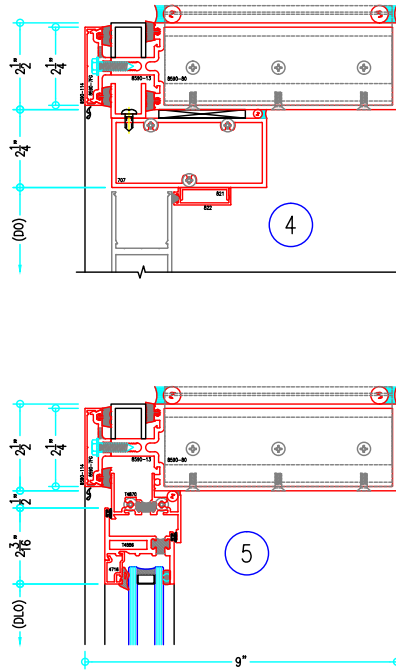

ALUMINUM
CURTAIN
WALL

T8590 Series

2-1/2" Thermally-Broken Curtain Wall

(available in 5", 6", 7-3/8", 9" and 10-1/2" depths)

7-3/8" Curtain Wall