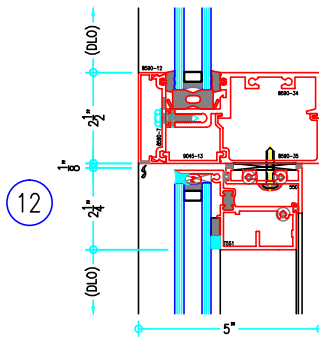

ALUMINUM
CURTAIN
WALL

T8590 Series

2-1/2" Thermally-Broken Curtain Wall

(available in 5", 6", 7-3/8", 9" and 10-1/2" depths)

5" Curtain Wall