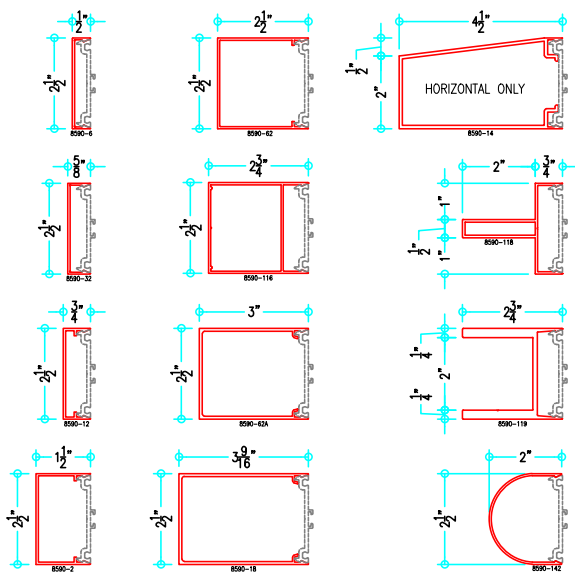

COVER CAP OPTIONS