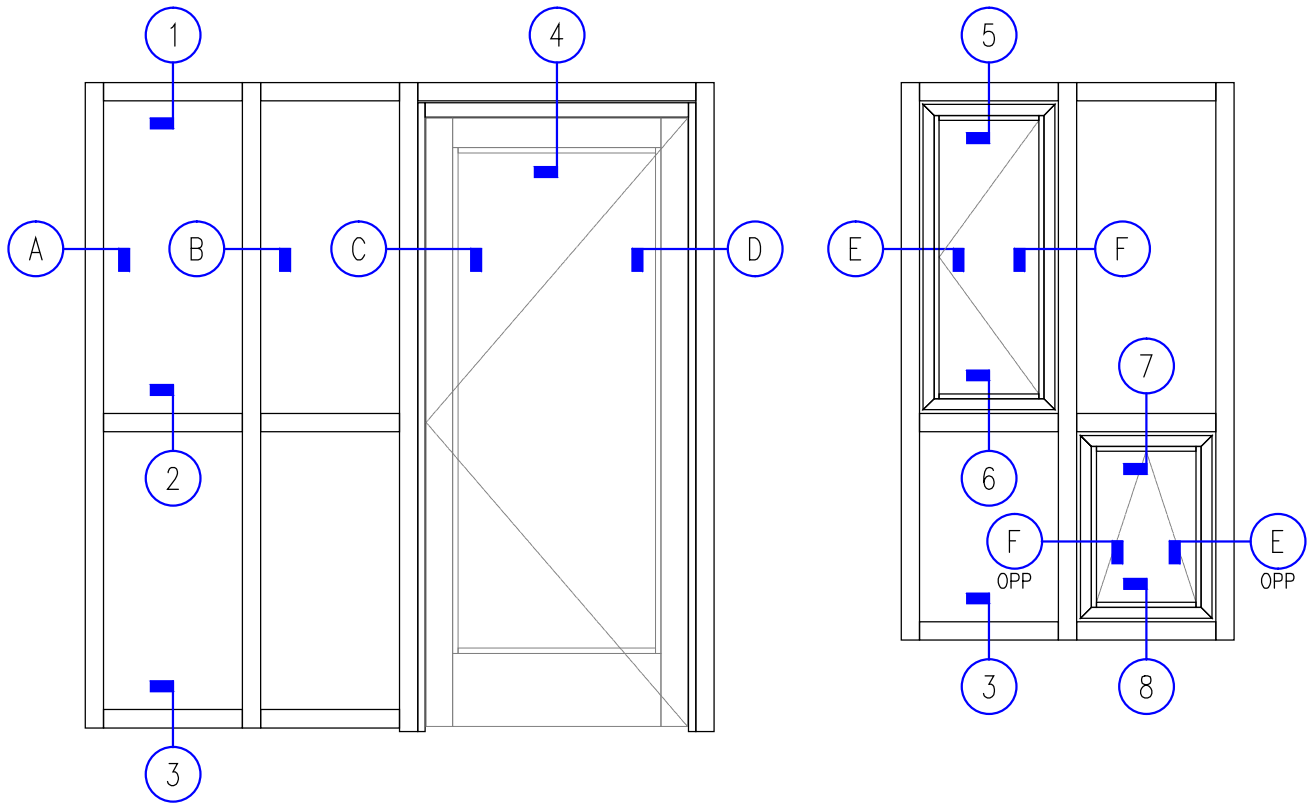

ALUMINUM
CURTAIN
WALL

T8590 Series

2-1/2" Thermally-Broken Curtain Wall

(available in 5", 6", 7-3/8", 9" and 10-1/2" depths)

9" Curtain Wall