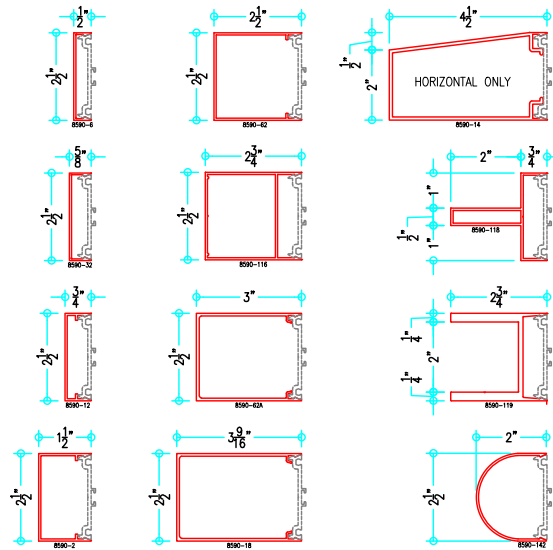

ALUMINUM
CURTAIN
WALL

T8590 Series

2-1/2" Thermally-Broken Curtain Wall

(available in 5", 6", 7-3/8", 9" and 10-1/2" depths)

COVER CAP OPTIONS

10-1/2" Curtain Wall