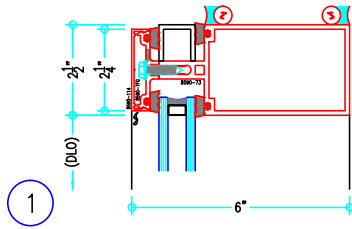

ALUMINUM
CURTAIN
WALL

T8590 Series

2-1/2" Thermally-Broken Curtain Wall

(available in 5", 6", 7-3/8", 9" and 10-1/2" depths)

A

B

C

D