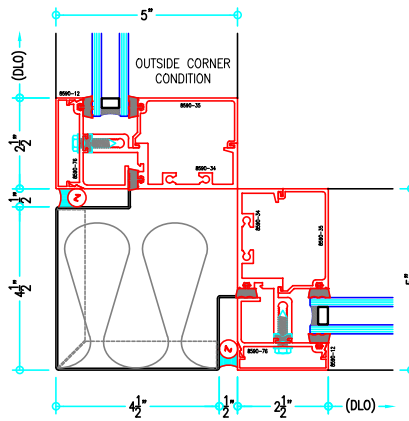

ALUMINUM
CURTAIN
WALL

T8590 Series

2-1/2" Thermally-Broken Curtain Wall

(available in 5", 6", 7-3/8", 9" and 10-1/2" depths)