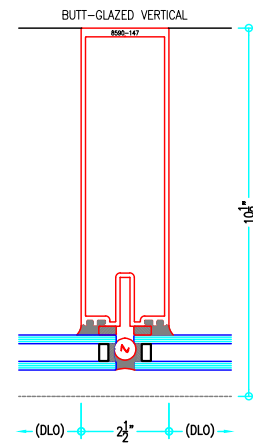

ALUMINUM
CURTAIN
WALL

T8590 Series

2-1/2" Thermally-Broken Curtain Wall

(available in 5", 6", 7-3/8", 9" and 10-1/2" depths)

COVER CAP OPTIONS

10-1/2" Curtain Wall