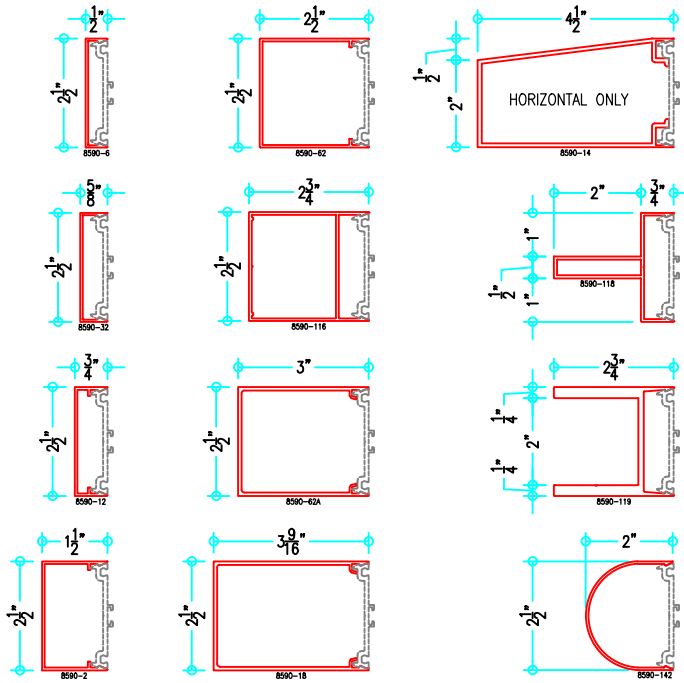

ALUMINUM
CURTAIN
WALL

T8590 Series

2-1/2" Thermally-Broken Curtain Wall

(available in 5", 6", 7-3/8", 9" and 10-1/2" depths)

COVER CAP OPTIONS

6" Curtain Wall