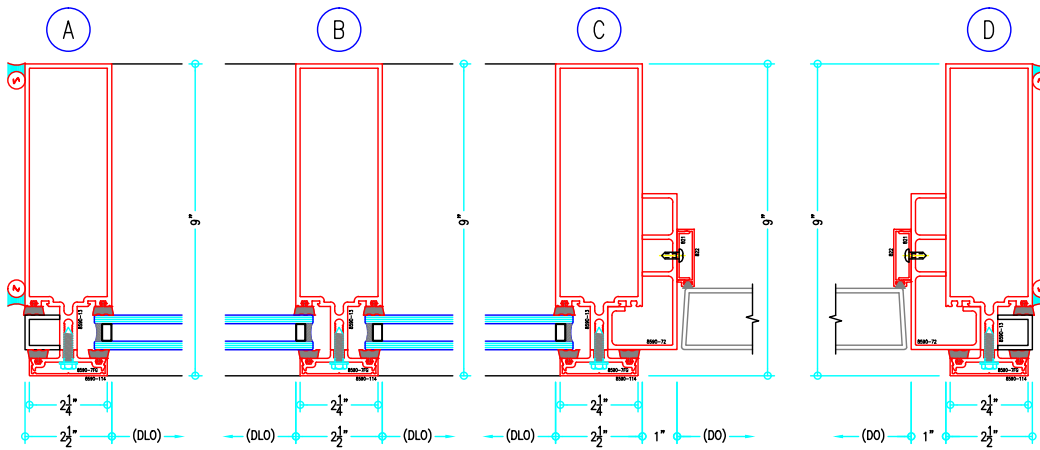

## 2-1/2" Thermally-Broken Curtain Wall

(available in 5", 6", 7-3/8", 9" and 10-1/2" depths)

7-3/8" Curtain Wall

ALUMINUM  
CURTAIN  
WALL