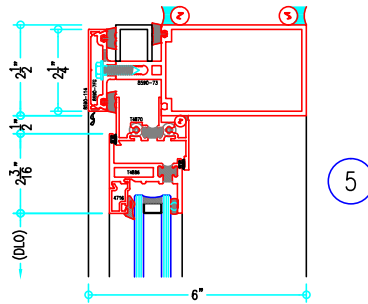

ALUMINUM
CURTAIN
WALL

T8590 Series

2-1/2" Thermally-Broken Curtain Wall

(available in 5", 6", 7-3/8", 9" and 10-1/2" depths)

A

B

C

D