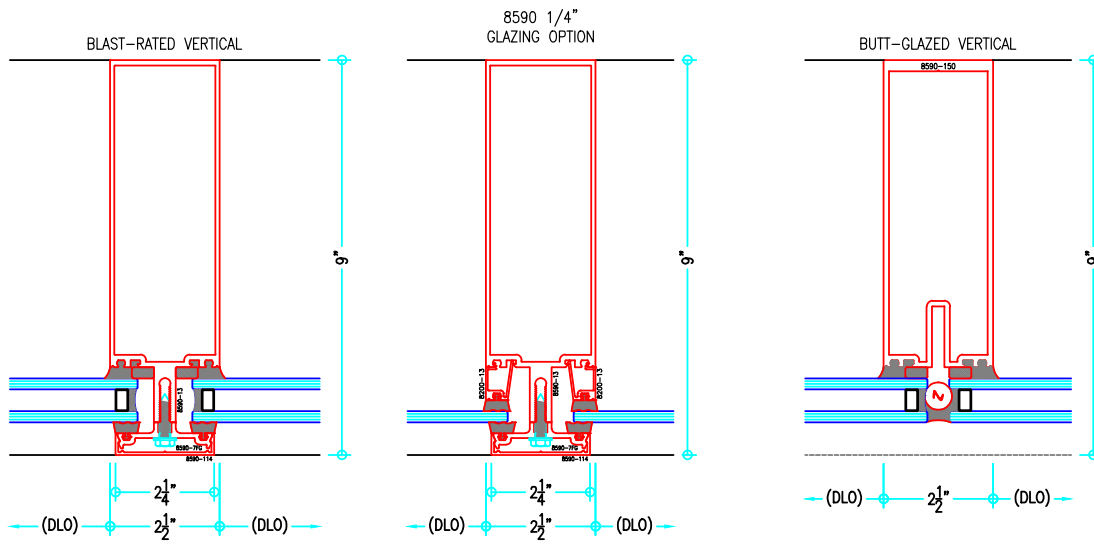

## 2-1/2" Thermally-Broken Curtain Wall

(available in 5", 6", 7-3/8", 9" and 10-1/2" depths)

9" Curtain Wall

ALUMINUM  
CURTAIN  
WALL