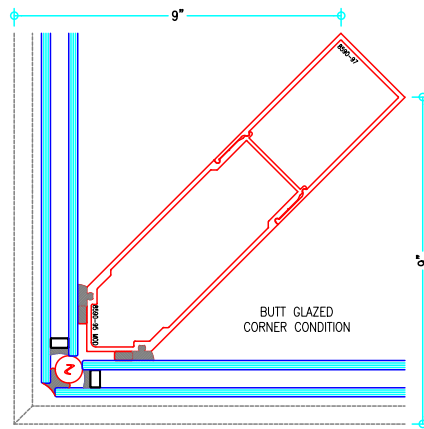

ALUMINUM
CURTAIN
WALL

T8590 Series

2-1/2" Thermally-Broken Curtain Wall

(available in 5", 6", 7-3/8", 9" and 10-1/2" depths)

9" Curtain Wall