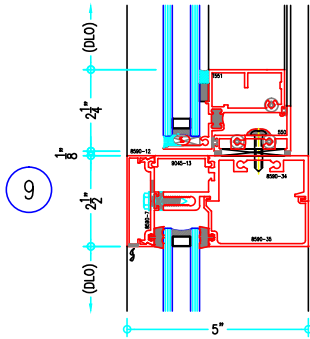

ALUMINUM
CURTAIN
WALL

T8590 Series

2-1/2" Thermally-Broken Curtain Wall

(available in 5", 6", 7-3/8", 9" and 10-1/2" depths)

5" Curtain Wall