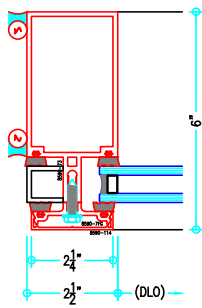

## 2-1/2" Thermally-Broken Curtain Wall

(available in 5", 6", 7-3/8", 9" and 10-1/2" depths)

A

B

C

D

6" Curtain Wall

ALUMINUM  
CURTAIN  
WALL