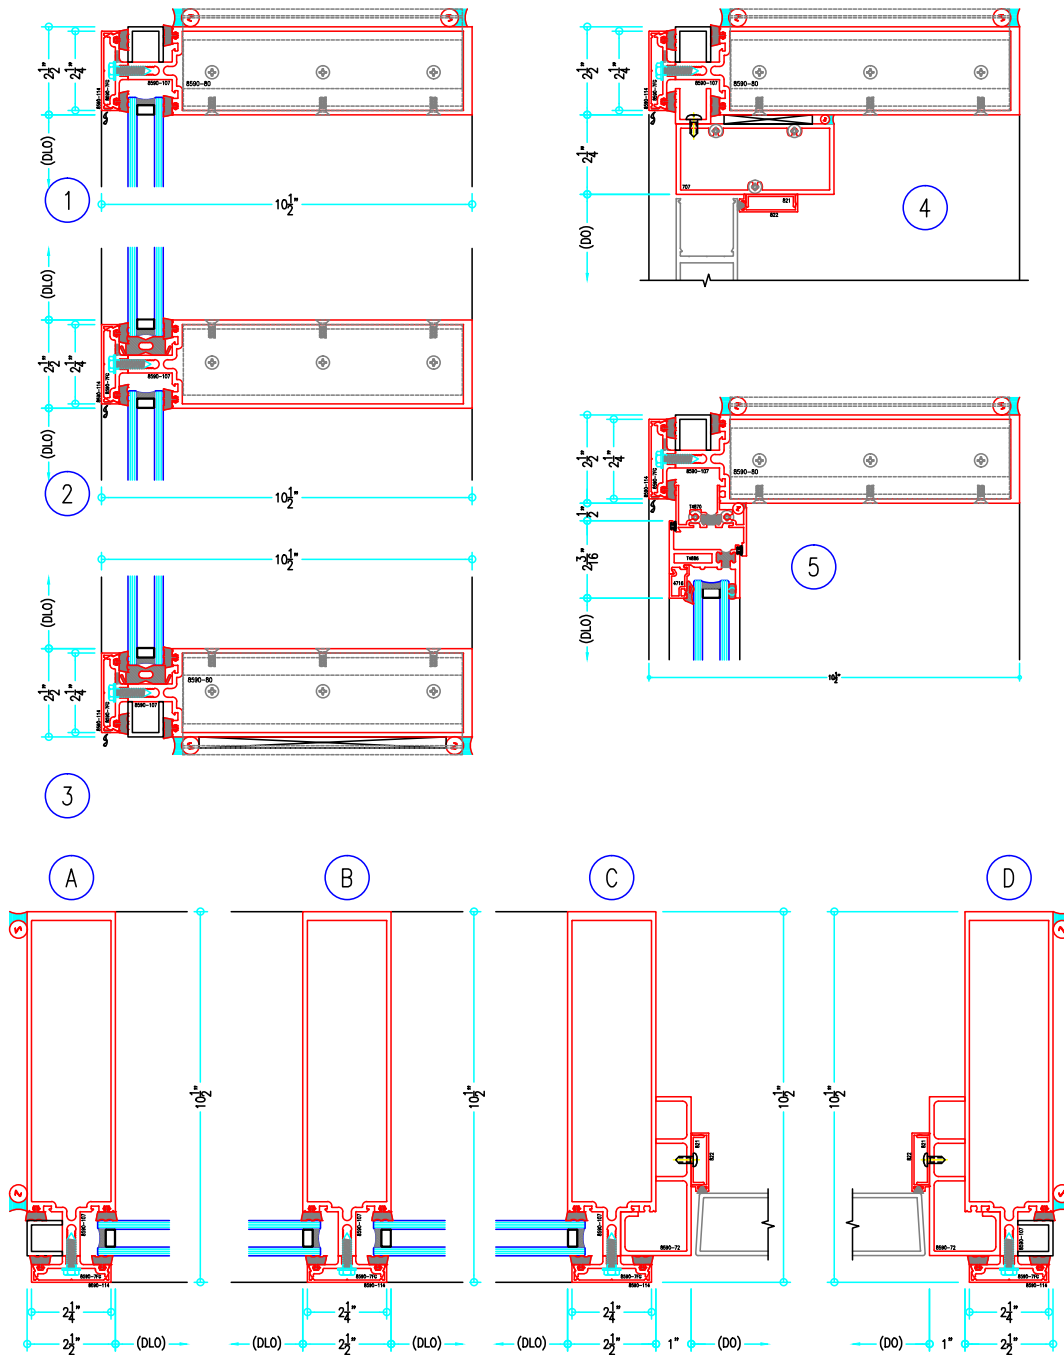

## 2-1/2" Thermally-Broken Curtain Wall

(available in 5", 6", 7-3/8", 9" and 10-1/2" depths)

9" Curtain Wall

ALUMINUM  
CURTAIN  
WALL

## 2-1/2" Thermally-Broken Curtain Wall

(available in 5", 6", 7-3/8", 9" and 10-1/2" depths)

10-1/2" Curtain Wall

ALUMINUM  
CURTAIN  
WALL