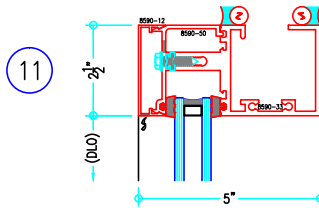

ALUMINUM
CURTAIN
WALL

T8590 Series

2-1/2" Thermally-Broken Curtain Wall

(available in 5", 6", 7-3/8", 9" and 10-1/2" depths)

5" Curtain Wall