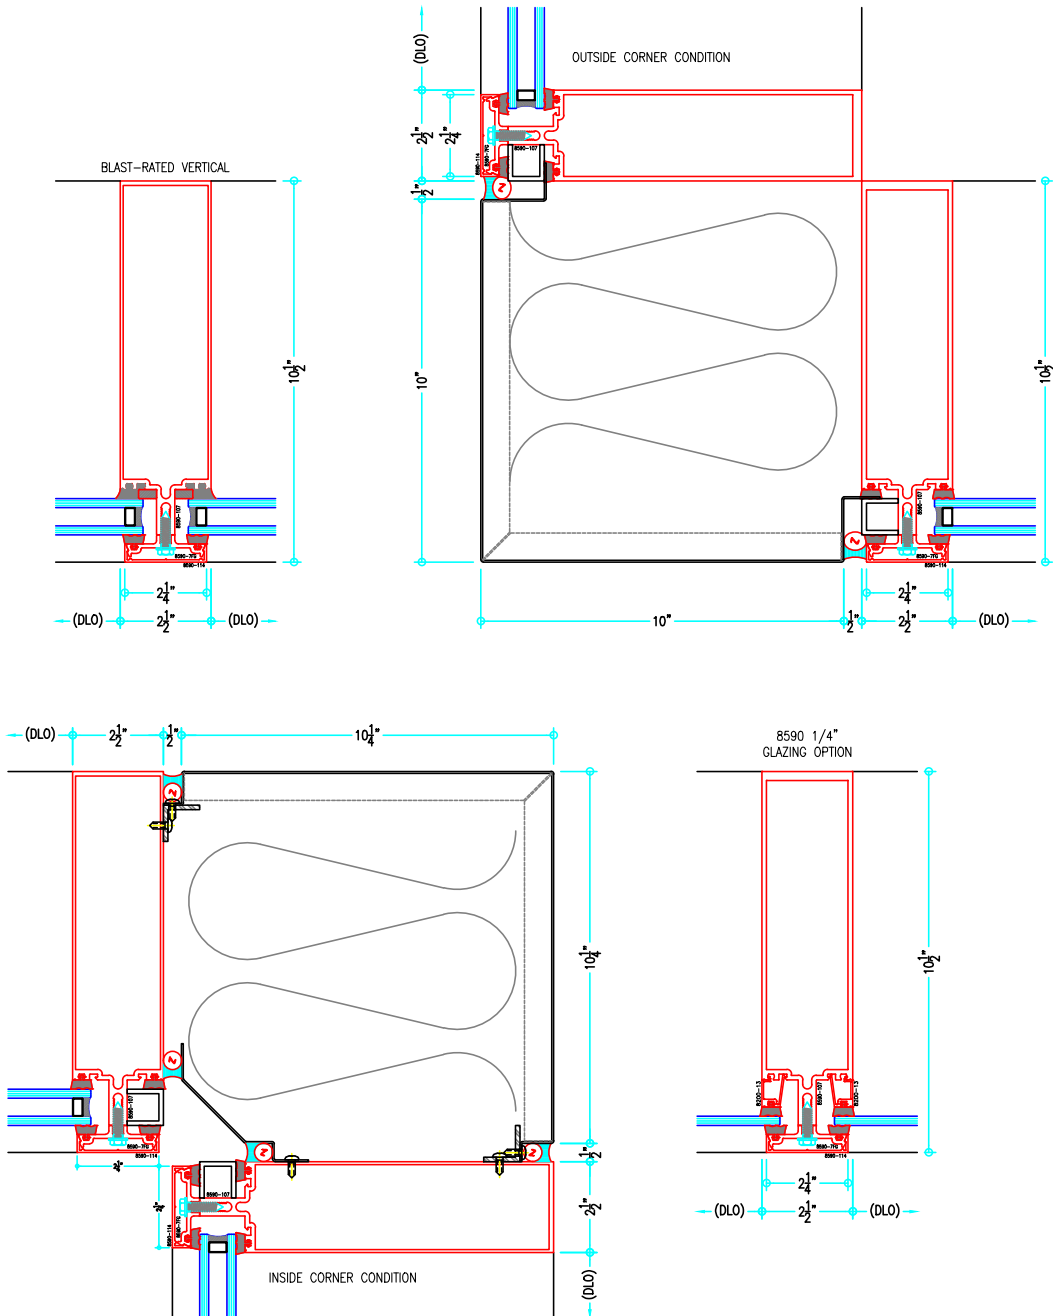

## 2-1/2" Thermally-Broken Curtain Wall

(available in 5", 6", 7-3/8", 9" and 10-1/2" depths)

10-1/2" Curtain Wall

ALUMINUM  
CURTAIN  
WALL