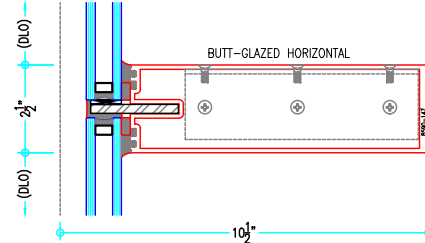

ALUMINUM
CURTAIN
WALL

T8590 Series

2-1/2" Thermally-Broken Curtain Wall

(available in 5", 6", 7-3/8", 9" and 10-1/2" depths)

COVER CAP OPTIONS

10-1/2" Curtain Wall