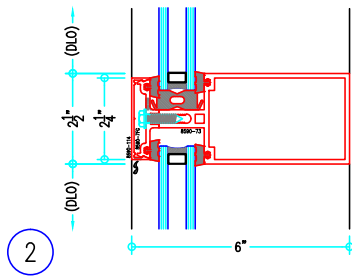

ALUMINUM
CURTAIN
WALL

T8590 Series

2-1/2" Thermally-Broken Curtain Wall

(available in 5", 6", 7-3/8", 9" and 10-1/2" depths)

A

B

C

D