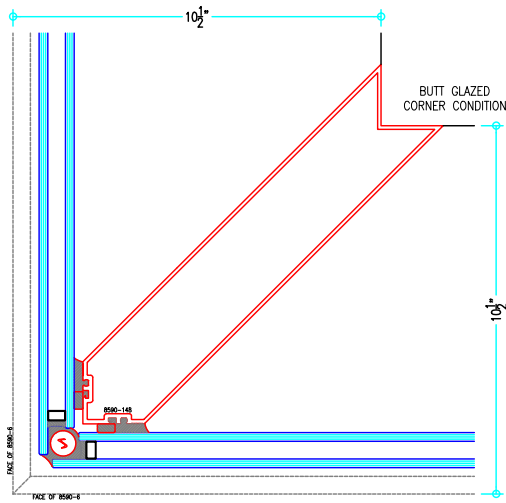

ALUMINUM
CURTAIN
WALL

T8590 Series

2-1/2" Thermally-Broken Curtain Wall

(available in 5", 6", 7-3/8", 9" and 10-1/2" depths)

COVER CAP OPTIONS

10-1/2" Curtain Wall