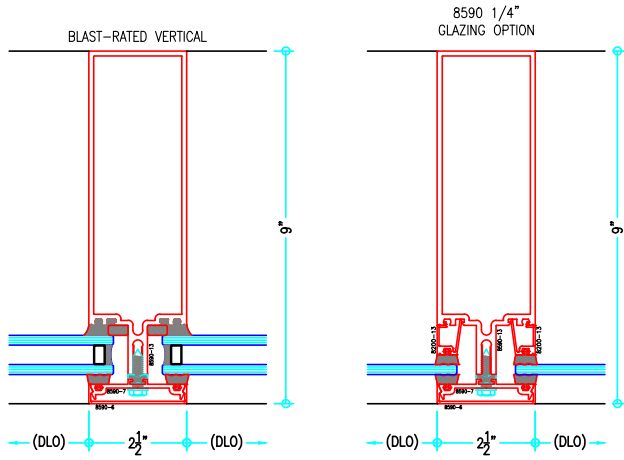

ALUMINUM
CURTAIN
WALL

T8590 Series

2-1/2" Thermally-Broken Curtain Wall

(available in 5", 6", 7-3/8", 9" and 10-1/2" depths)

7-3/8" Curtain Wall