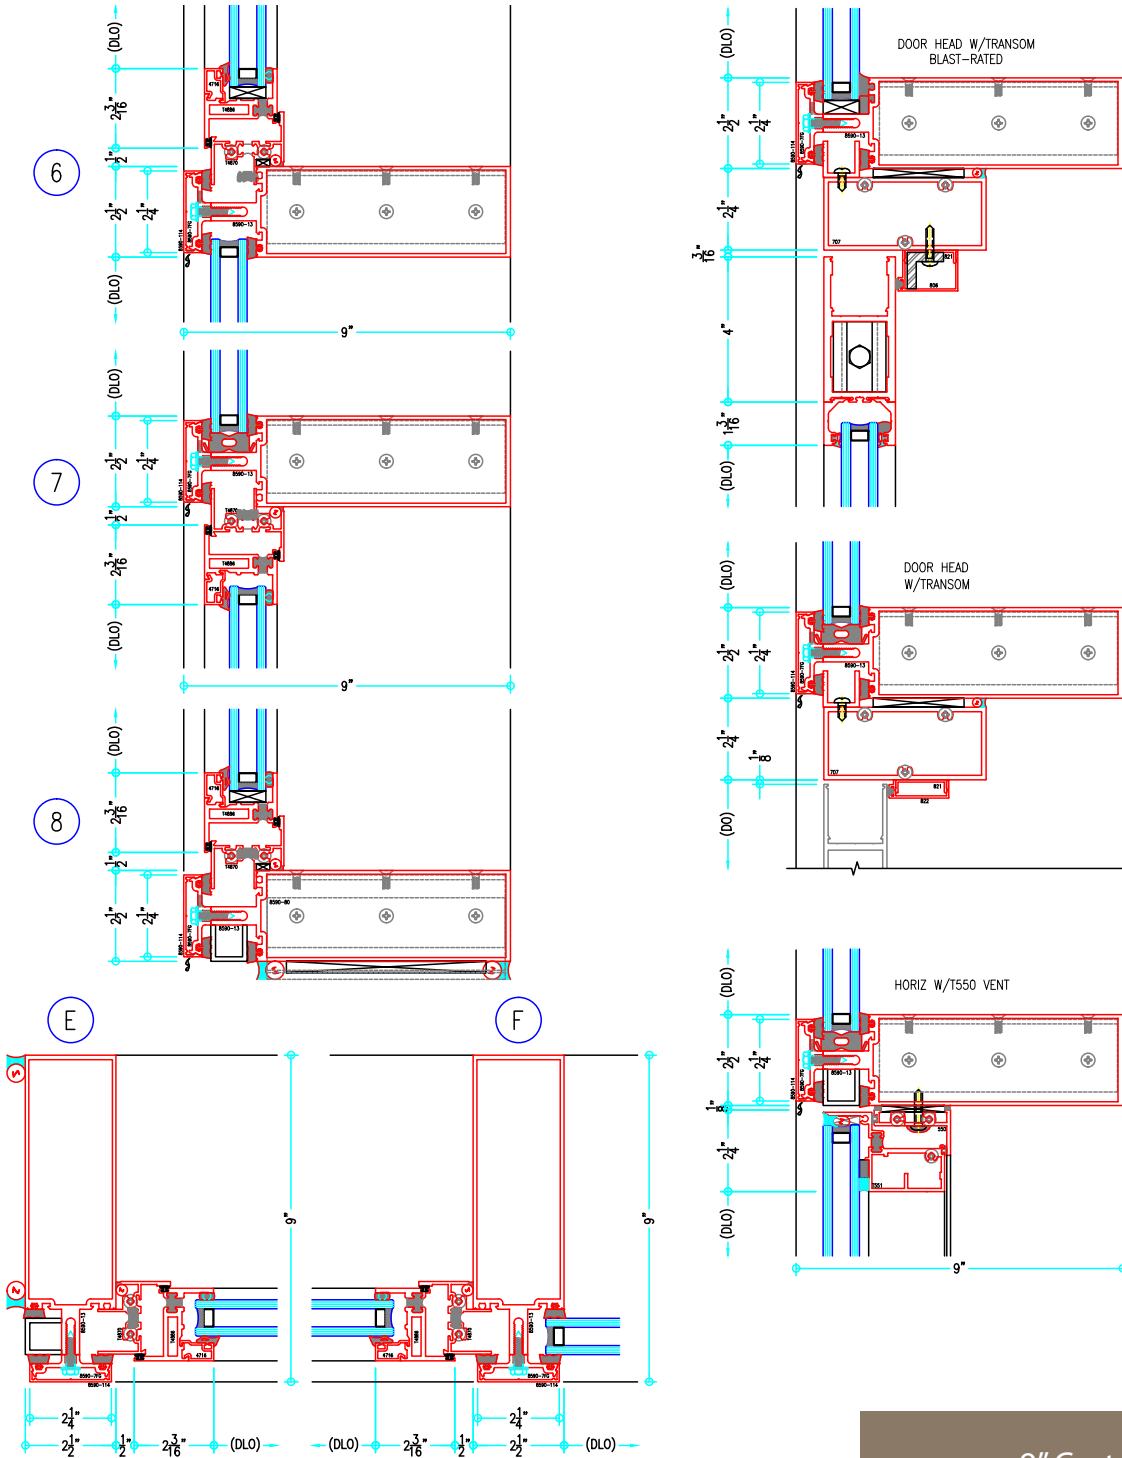

## 2-1/2" Thermally-Broken Curtain Wall

(available in 5", 6", 7-3/8", 9" and 10-1/2" depths)

9" Curtain Wall

ALUMINUM  
CURTAIN  
WALL