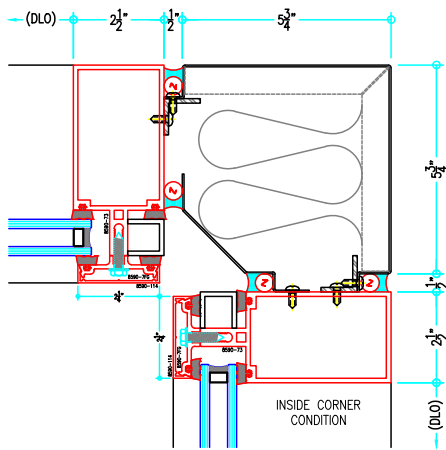

ALUMINUM
CURTAIN
WALL

T8590 Series

2-1/2" Thermally-Broken Curtain Wall

(available in 5", 6", 7-3/8", 9" and 10-1/2" depths)

6" Curtain Wall