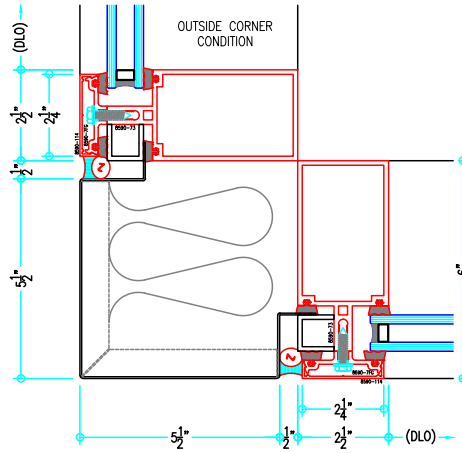

ALUMINUM
CURTAIN
WALL

T8590 Series

2-1/2" Thermally-Broken Curtain Wall

(available in 5", 6", 7-3/8", 9" and 10-1/2" depths)

6" Curtain Wall