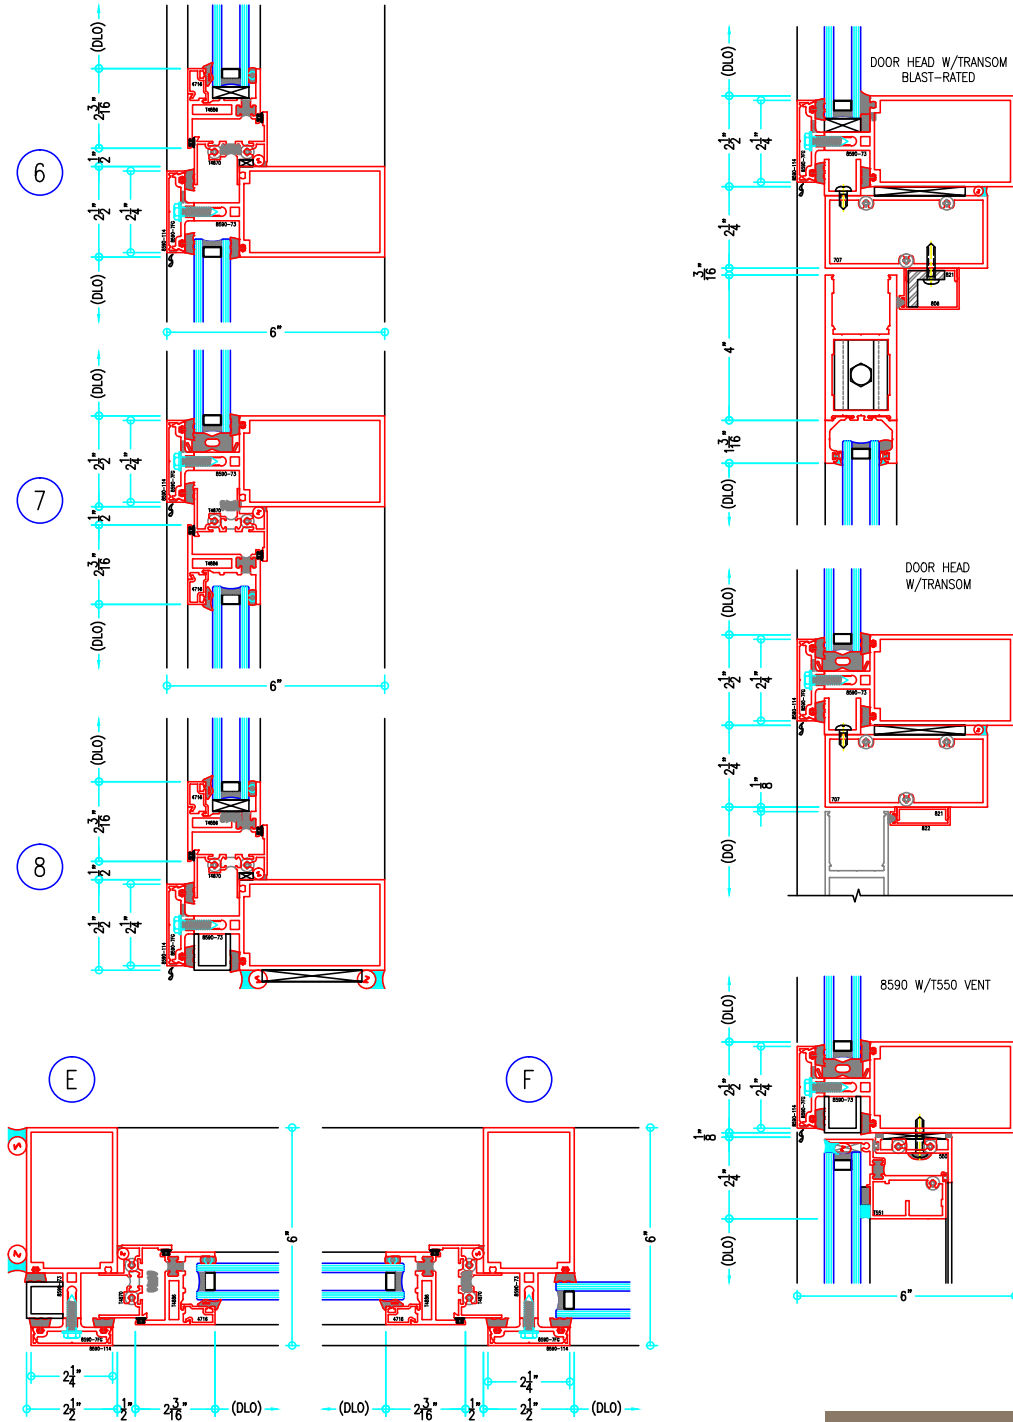

## 2-1/2" Thermally-Broken Curtain Wall

(available in 5", 6", 7-3/8", 9" and 10-1/2" depths)

A

B

C

D

6" Curtain Wall

ALUMINUM  
CURTAIN  
WALL

## 2-1/2" Thermally-Broken Curtain Wall

(available in 5", 6", 7-3/8", 9" and 10-1/2" depths)

6" Curtain Wall

ALUMINUM  
CURTAIN  
WALL