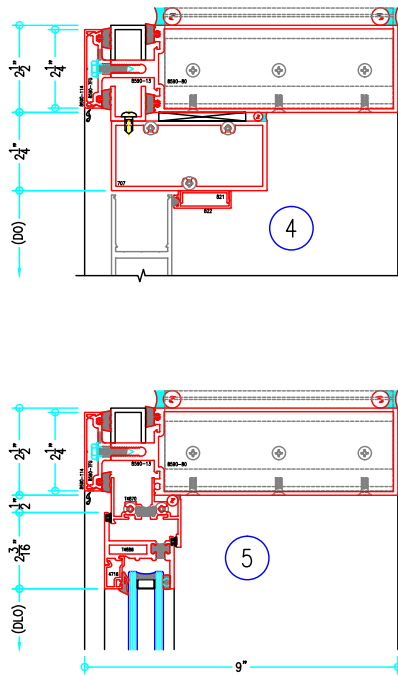

ALUMINUM
CURTAIN
WALL

T8590 Series

2-1/2" Thermally-Broken Curtain Wall

(available in 5", 6", 7-3/8", 9" and 10-1/2" depths)

9" Curtain Wall