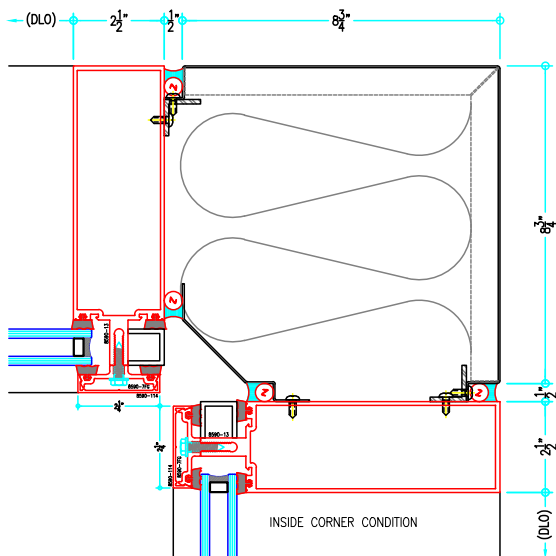

## 2-1/2" Thermally-Broken Curtain Wall

(available in 5", 6", 7-3/8", 9" and 10-1/2" depths)

9" Curtain Wall

ALUMINUM  
CURTAIN  
WALL