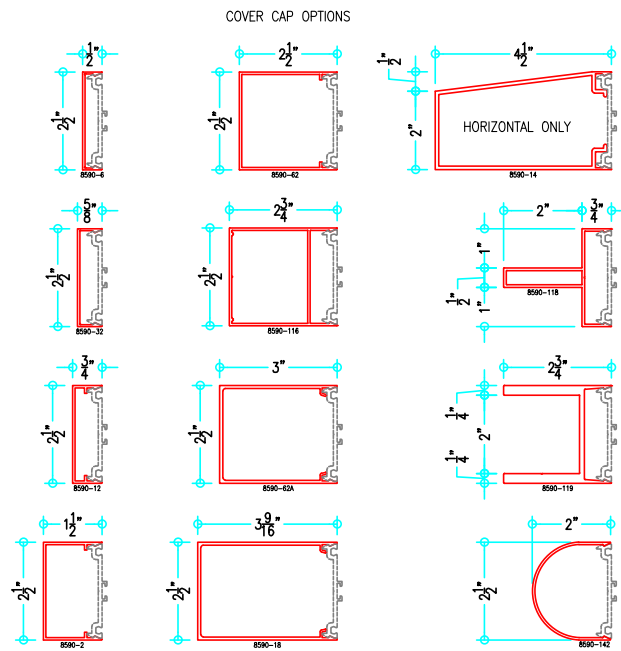

ALUMINUM
CURTAIN
WALL

T8590 Series

2-1/2" Thermally-Broken Curtain Wall

(available in 5", 6", 7-3/8", 9" and 10-1/2" depths)

7-3/8" Curtain Wall