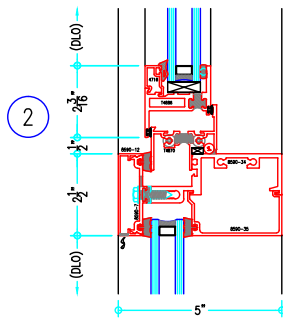

## 2-1/2" Thermally-Broken Curtain Wall

(available in 5", 6", 7-3/8", 9" and 10-1/2" depths)

5" Curtain Wall

ALUMINUM  
CURTAIN  
WALL