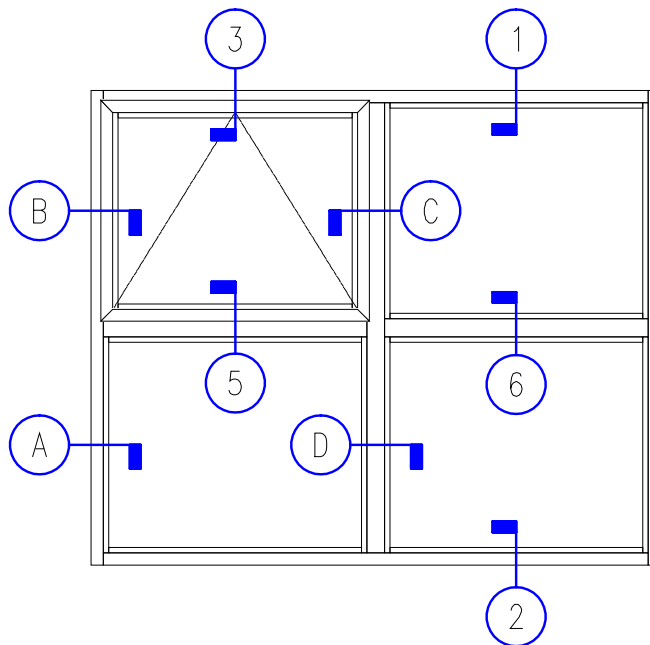

ALUMINUM
WINDOWS

T8700HW Series

4" Thermally-Broken Projected Heavy Wall Window

T8700HW with T4000 2" Window
Incorporated, Outside Glazed

ALUMINUM
WINDOWS

T8700HW Series

4" Thermally-Broken Projected Heavy Wall Window

ALUMINUM
WINDOWS

T8700HW Series

4" Thermally-Broken Projected Heavy Wall Window

Options