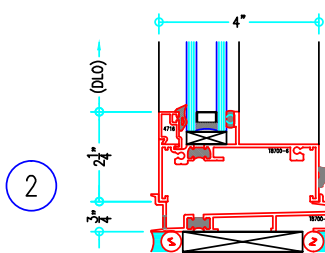

ALUMINUM
WINDOWS

T8700HW Series

4" Thermally-Broken Projected Heavy Wall Window

T8700HW with T4000 2" Window
Incorporated, Outside Glazed

ALUMINUM
WINDOWS

T8700HW Series

4" Thermally-Broken Projected Heavy Wall Window

ALUMINUM
WINDOWS

T8700HW Series

4" Thermally-Broken Projected Heavy Wall Window

Options