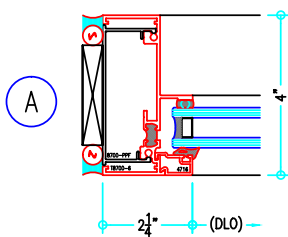

ALUMINUM
WINDOWS

T8700HW Series

4" Thermally-Broken Projected Heavy Wall Window

T8700HW with T4000 2" Window
Incorporated, Outside Glazed

ALUMINUM
WINDOWS

T8700HW Series

4" Thermally-Broken Projected Heavy Wall Window

ALUMINUM
WINDOWS

T8700HW Series

4" Thermally-Broken Projected Heavy Wall Window

Options