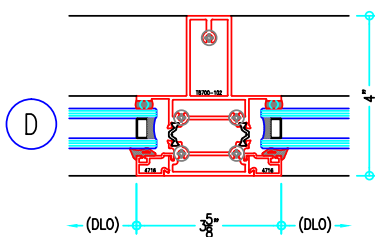

ALUMINUM
WINDOWS

T8700HW Series

4" Thermally-Broken Projected Heavy Wall Window

T8700HW with T4000 2" Window
Incorporated, Outside Glazed

ALUMINUM
WINDOWS

T8700HW Series

4" Thermally-Broken Projected Heavy Wall Window

ALUMINUM
WINDOWS

T8700HW Series

4" Thermally-Broken Projected Heavy Wall Window

Options