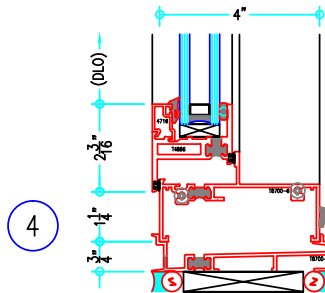

ALUMINUM
WINDOWS

T8700HW Series

4" Thermally-Broken Projected Heavy Wall Window

T8700HW with T4000 2" Window
Incorporated, Outside Glazed

ALUMINUM
WINDOWS

T8700HW Series

4" Thermally-Broken Projected Heavy Wall Window

ALUMINUM
WINDOWS

T8700HW Series

4" Thermally-Broken Projected Heavy Wall Window

Options