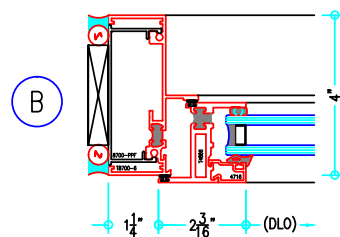

ALUMINUM
WINDOWS

T8700HW Series

4" Thermally-Broken Projected Heavy Wall Window

T8700HW with T4000 2" Window
Incorporated, Outside Glazed

ALUMINUM
WINDOWS

T8700HW Series

4" Thermally-Broken Projected Heavy Wall Window

ALUMINUM
WINDOWS

T8700HW Series

4" Thermally-Broken Projected Heavy Wall Window

Options