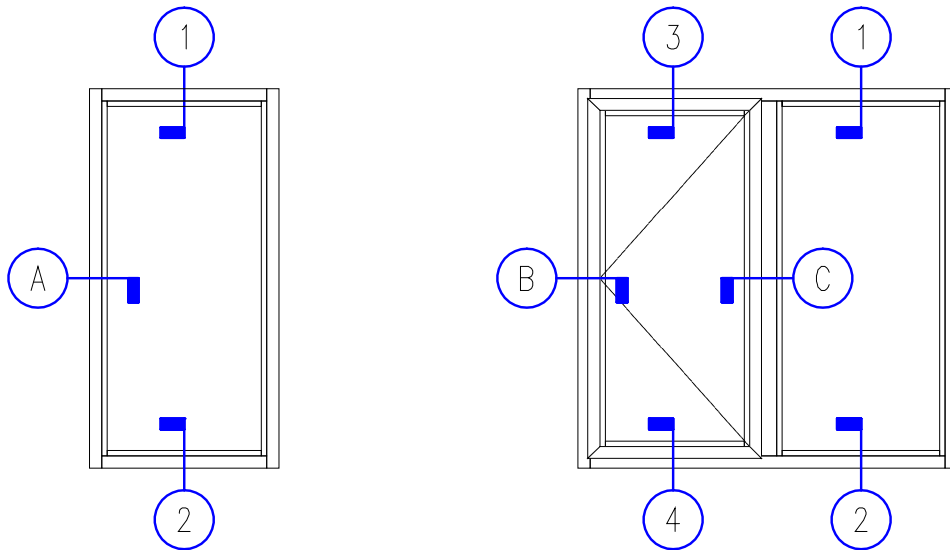

ALUMINUM
WINDOWS

T8700HW Series

4" Thermally-Broken Projected Heavy Wall Window

T8700HW with T4000 2" Window
Incorporated, Outside Glazed

ALUMINUM
WINDOWS

T8700HW Series

4" Thermally-Broken Projected Heavy Wall Window

ALUMINUM
WINDOWS

T8700HW Series

4" Thermally-Broken Projected Heavy Wall Window

Options