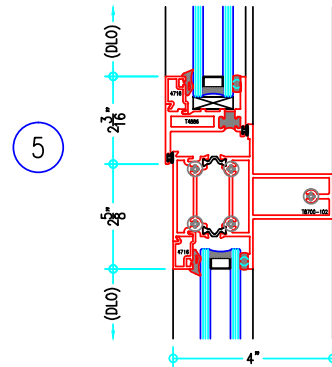

ALUMINUM
WINDOWS

T8700HW Series

4" Thermally-Broken Projected Heavy Wall Window

T8700HW with T4000 2" Window
Incorporated, Outside Glazed

ALUMINUM
WINDOWS

T8700HW Series

4" Thermally-Broken Projected Heavy Wall Window

ALUMINUM
WINDOWS

T8700HW Series

4" Thermally-Broken Projected Heavy Wall Window

Options