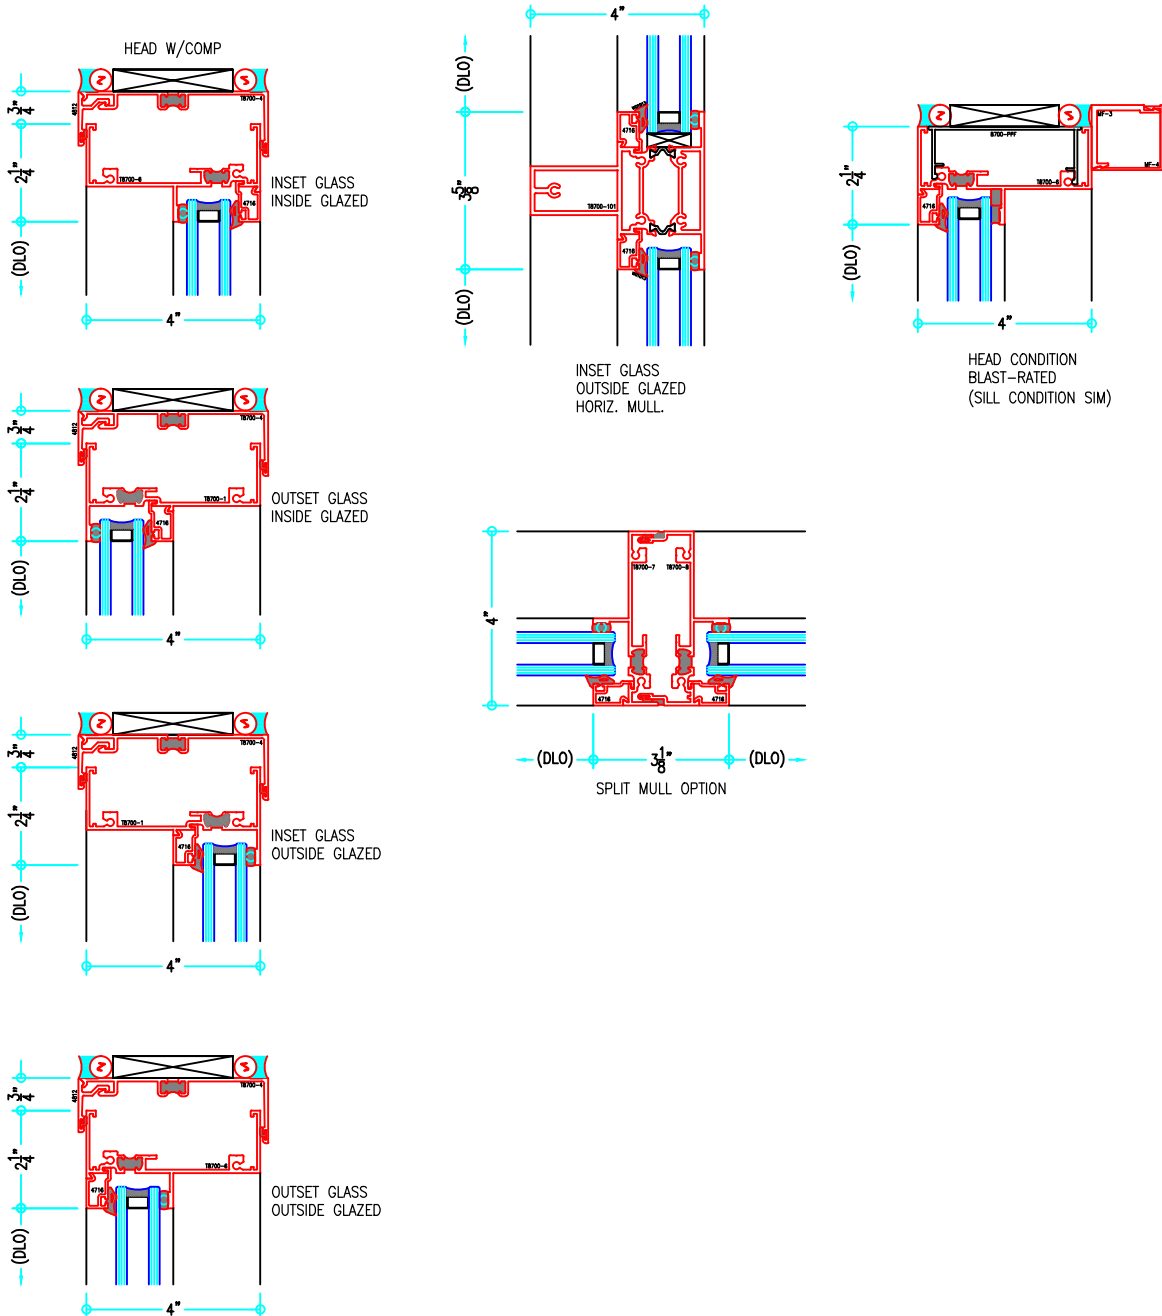

ALUMINUM
WINDOWS

T8700HW Series

4" Thermally-Broken Projected Heavy Wall Window

T8700HW with T4000 2" Window
Incorporated, Outside Glazed

ALUMINUM
WINDOWS

T8700HW Series

4" Thermally-Broken Projected Heavy Wall Window

ALUMINUM
WINDOWS

T8700HW Series

4" Thermally-Broken Projected Heavy Wall Window

Options