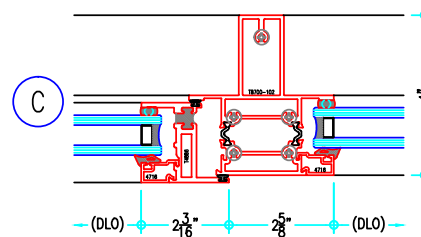

ALUMINUM
WINDOWS

T8700HW Series

4" Thermally-Broken Projected Heavy Wall Window

T8700HW with T4000 2" Window
Incorporated, Outside Glazed

ALUMINUM
WINDOWS

T8700HW Series

4" Thermally-Broken Projected Heavy Wall Window

ALUMINUM
WINDOWS

T8700HW Series

4" Thermally-Broken Projected Heavy Wall Window

Options