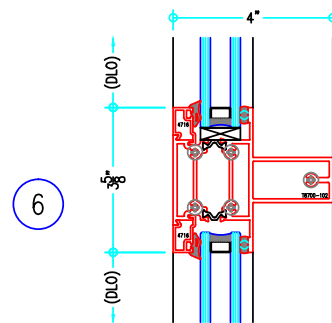

ALUMINUM
WINDOWS

T8700HW Series

4" Thermally-Broken Projected Heavy Wall Window

T8700HW with T4000 2" Window
Incorporated, Outside Glazed

ALUMINUM
WINDOWS

T8700HW Series

4" Thermally-Broken Projected Heavy Wall Window

ALUMINUM
WINDOWS

T8700HW Series

4" Thermally-Broken Projected Heavy Wall Window

Options