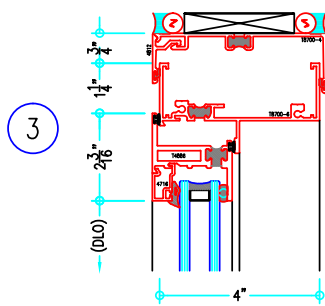

ALUMINUM
WINDOWS

T8700HW Series

4" Thermally-Broken Projected Heavy Wall Window

T8700HW with T4000 2" Window
Incorporated, Outside Glazed

ALUMINUM
WINDOWS

T8700HW Series

4" Thermally-Broken Projected Heavy Wall Window

ALUMINUM
WINDOWS

T8700HW Series

4" Thermally-Broken Projected Heavy Wall Window

Options