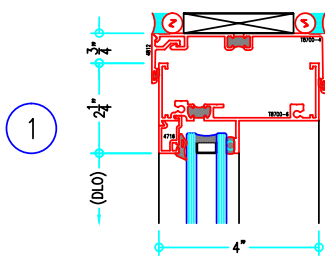

ALUMINUM
WINDOWS

T8700HW Series

4" Thermally-Broken Projected Heavy Wall Window

T8700HW with T4000 2" Window
Incorporated, Outside Glazed

ALUMINUM
WINDOWS

T8700HW Series

4" Thermally-Broken Projected Heavy Wall Window

ALUMINUM
WINDOWS

T8700HW Series

4" Thermally-Broken Projected Heavy Wall Window

Options