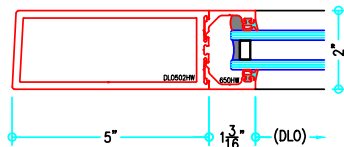

ALUMINUM
ENTRANCES

500HW Series

Wide Stile Heavy Wall Swing Entrance

500HW Series

Wide Stile Heavy Wall Swing Entrance

500HW Series

Wide Stile Heavy Wall Swing Entrance

BLAST-RATED
OPTION