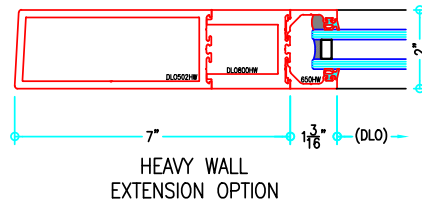

HEAVY WALL
EXTENSION OPTION