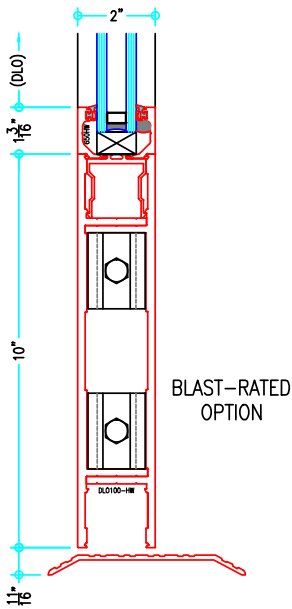

ALUMINUM
ENTRANCES

500HW Series

Wide Stile Heavy Wall Swing Entrance

500HW Series

Wide Stile Heavy Wall Swing Entrance

500HW Series

Wide Stile Heavy Wall Swing Entrance

BLAST-RATED
OPTION

BLAST-RATED
OPTION

BLAST-RATED
OPTION

HEAVY WALL
EXTENSION OPTION

BLAST-RATED
OPTION