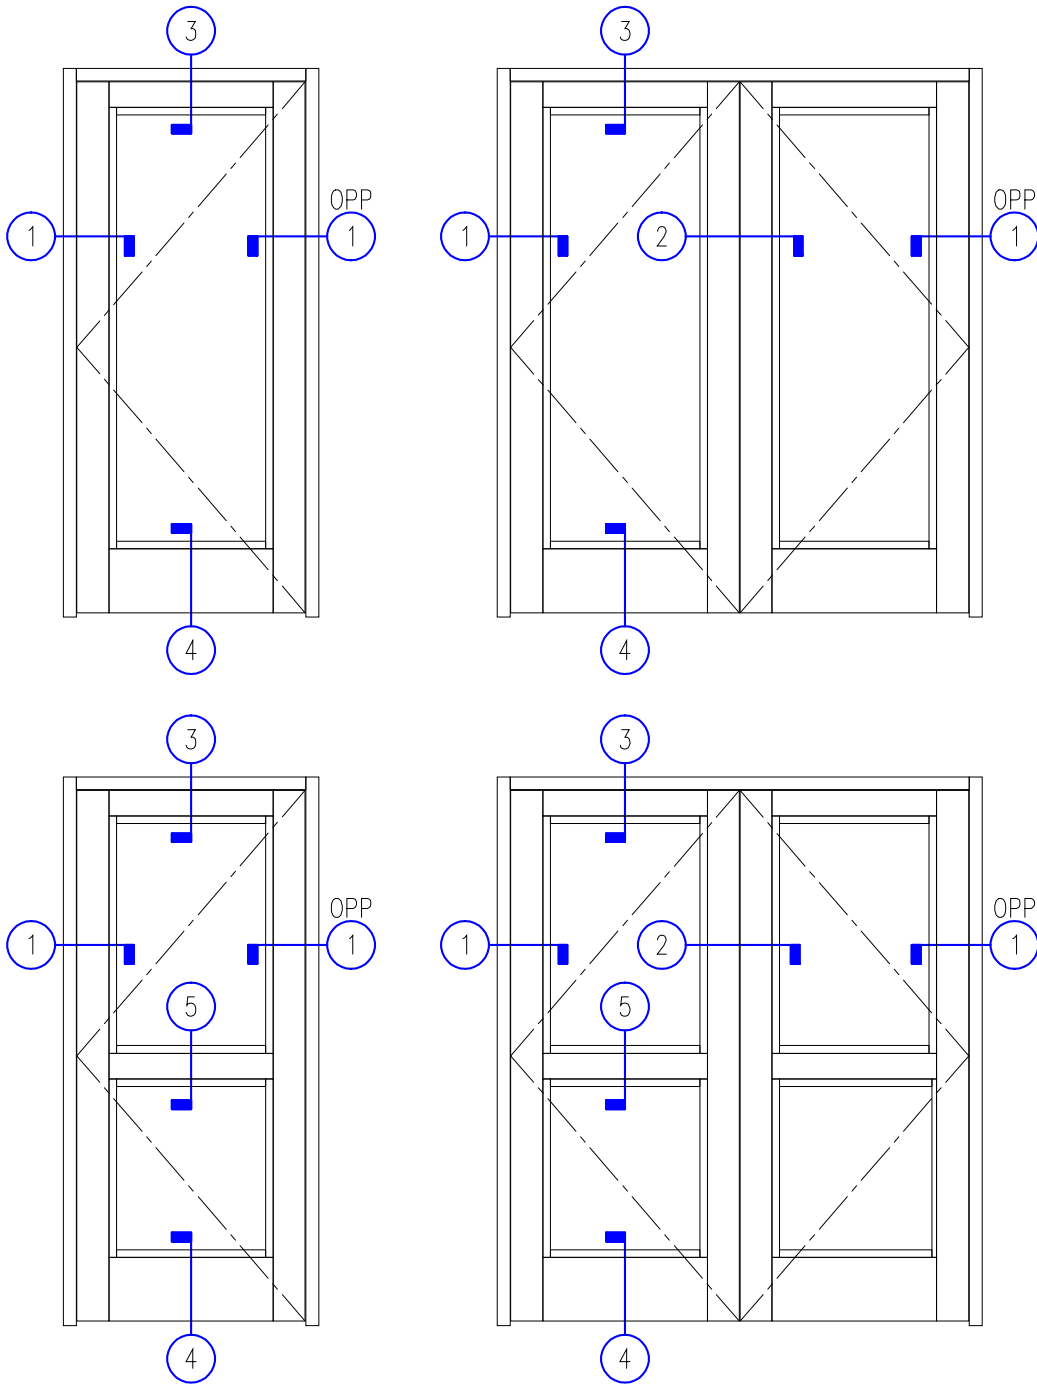

ALUMINUM
ENTRANCES

500HW Series

Wide Stile Heavy Wall Swing Entrance

500HW Series

Wide Stile Heavy Wall Swing Entrance

500HW Series

Wide Stile Heavy Wall Swing Entrance

BLAST-RATED
OPTION

BLAST-RATED
OPTION

BLAST-RATED
OPTION

HEAVY WALL
EXTENSION OPTION

BLAST-RATED
OPTION