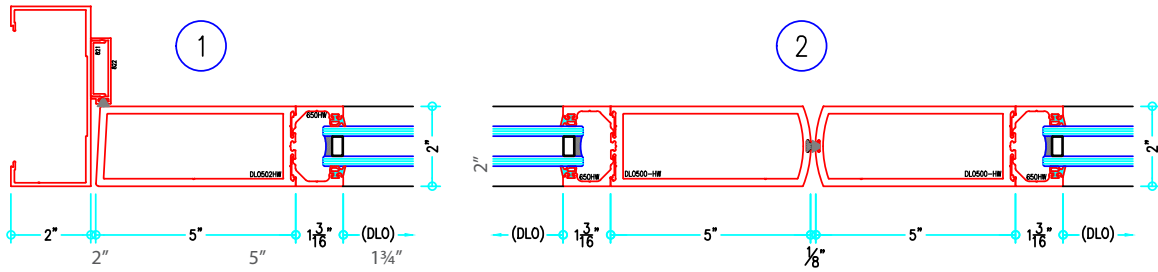

ALUMINUM
ENTRANCES

500HW Series

Wide Stile Heavy Wall Swing Entrance

500HW Series

Wide Stile Heavy Wall Swing Entrance

500HW Series

Wide Stile Heavy Wall Swing Entrance

BLAST-RATED
OPTION

BLAST-RATED
OPTION

BLAST-RATED
OPTION

HEAVY WALL
EXTENSION OPTION

BLAST-RATED
OPTION