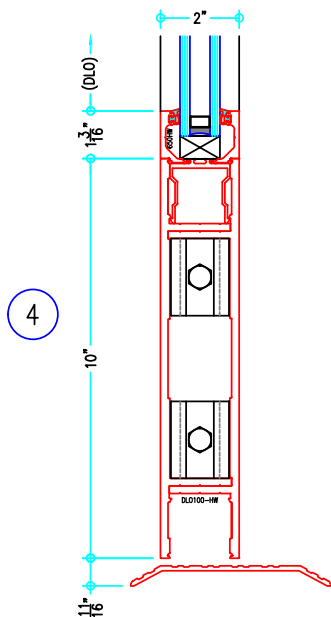

ALUMINUM
ENTRANCES

500HW Series

Wide Stile Heavy Wall Swing Entrance

500HW Series

Wide Stile Heavy Wall Swing Entrance

500HW Series

Wide Stile Heavy Wall Swing Entrance

BLAST-RATED
OPTION