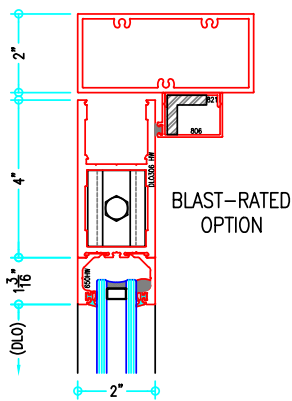

ALUMINUM
ENTRANCES

500HW Series

Wide Stile Heavy Wall Swing Entrance

500HW Series

Wide Stile Heavy Wall Swing Entrance

500HW Series

Wide Stile Heavy Wall Swing Entrance

BLAST-RATED
OPTION

BLAST-RATED
OPTION

BLAST-RATED
OPTION

HEAVY WALL
EXTENSION OPTION

BLAST-RATED
OPTION