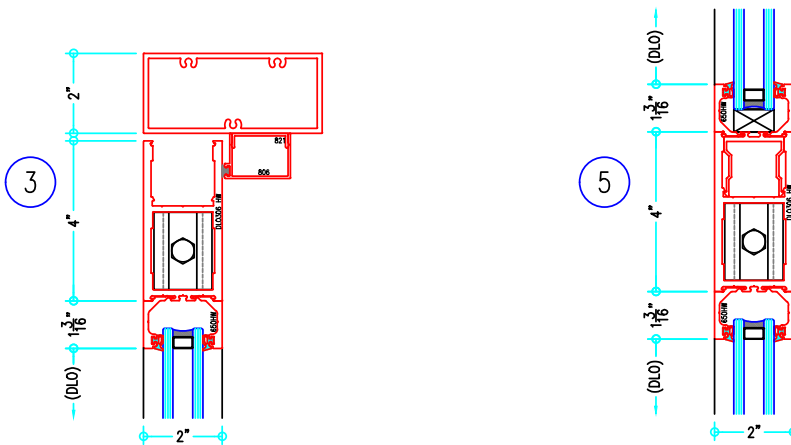

ALUMINUM
ENTRANCES

500HW Series

Wide Stile Heavy Wall Swing Entrance

500HW Series

Wide Stile Heavy Wall Swing Entrance

500HW Series

Wide Stile Heavy Wall Swing Entrance

BLAST-RATED
OPTION