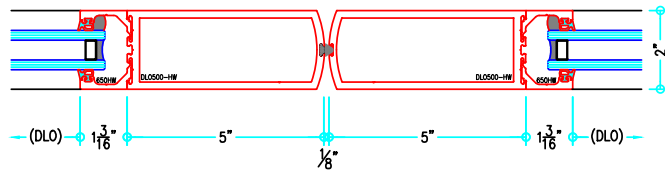

ALUMINUM
ENTRANCES

500HW Series

Wide Stile Heavy Wall Swing Entrance

500HW Series

Wide Stile Heavy Wall Swing Entrance

500HW Series

Wide Stile Heavy Wall Swing Entrance

BLAST-RATED
OPTION

BLAST-RATED
OPTION

BLAST-RATED
OPTION

HEAVY WALL
EXTENSION OPTION

BLAST-RATED
OPTION